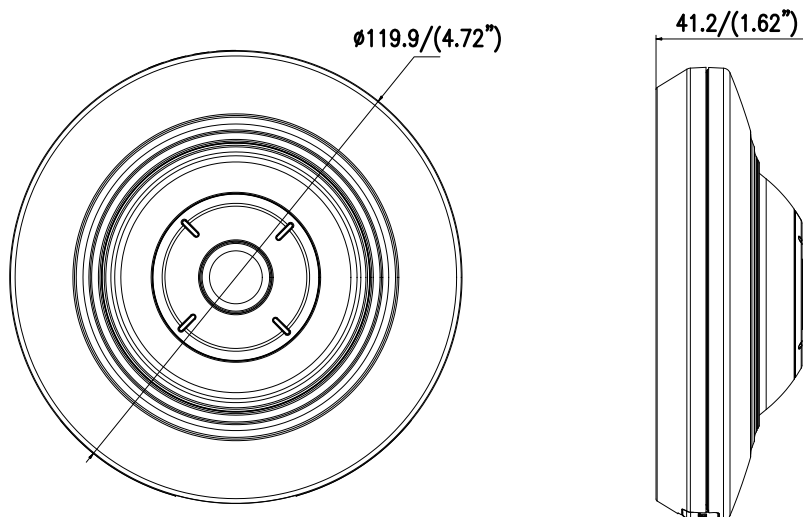

Alarm Trigger	Video tampering alarm, HDD full, HDD error, network disconnected, IP address conflicted, illegal login
Detection	Motion detection, dynamic analysis, intrusion detection, line crossing detection
Protocols	TCP/IP, ICMP, HTTP, HTTPS, FTP, DHCP, DNS, DDNS, RTP, RTSP, RTCP, PPPoE, NTP, UPnP, SMTP, SNMP, IGMP, 802.1X, QoS, IPv6
Standard	ONVIF (PROFILE S, PROFILE G), PSIA, CGI, ISAPI
General Function	One-key reset, anti-flicker, password protection, privacy mask, IP Address filtering, heartbeat, watermark
Interface	
Communication Interface	1 RJ45 10M/100M self-adaptive Ethernet port
Audio (-S)	1 audio input (line in), 1 audio output interface
Alarm (-S)	1 alarm input, 1 alarm output (DC24V, 1A or AC110V, 500mA, max.)
On-board Storage	Built-in microSD/SDHC/SDXC slot, up to 128 G
General	
Operating Conditions	-10 °C to +50 °C (-14 °F to +122 °F), humidity 95% or less (non-condensing)
Power Supply	DC 12V ± 25%, 2A, 4.8W PoE(802.3af 36-57V, class 3), 0.4 – 0.7 A, 6.4W
IR Range	Up to 8 m
Dimensions	Φ 119.9 × 41.2 mm (Φ 4.72" × 1.62")
Weight	600 g (1.32 lbs.)

Available Models

DS-2CD2935FWD-I, DS-2CD2935FWD-IS

With -S model: supports 1 audio input, 1 audio output, 1 alarm input, 1 alarm output.

Dimensions

Unit: mm(inch)