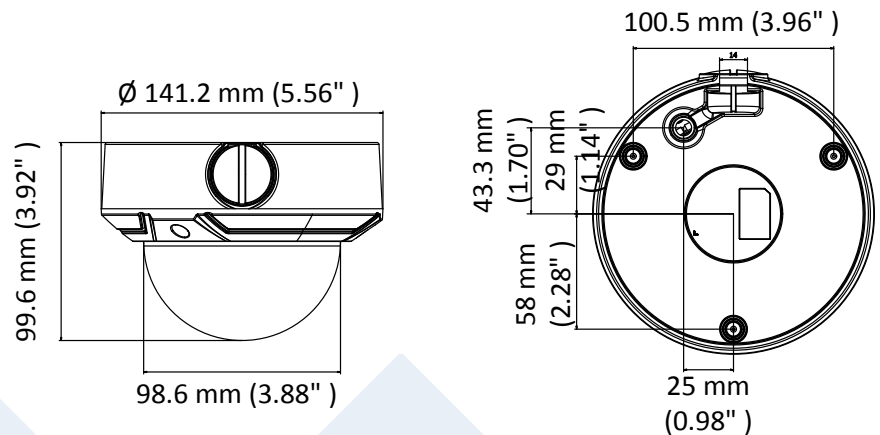

Dimensions: