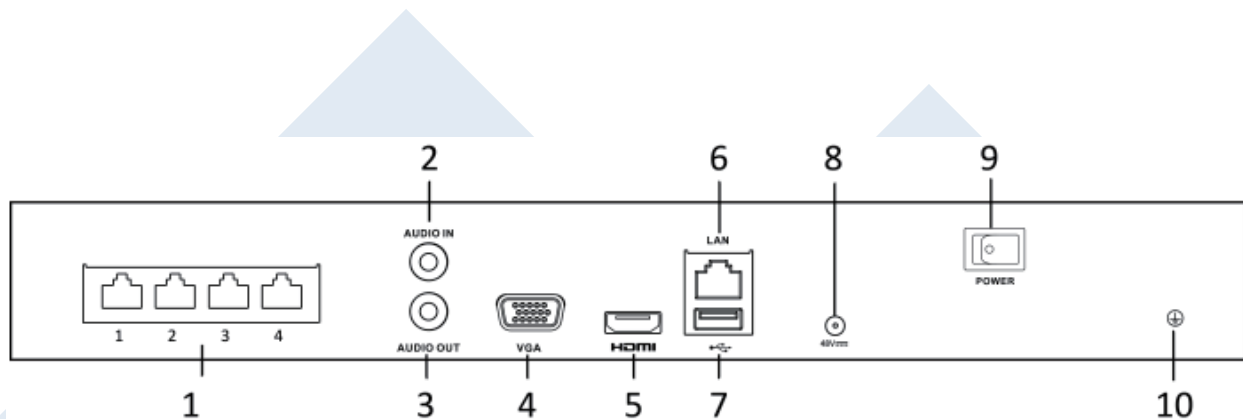

Platinum Professional Level 4 Channel NVR 1U

LTN8704Q-P4

Key Features:

Rear Panel:

- H.265/H.265+/H.264/H.264 Zip+/MPEG4 video formats
 - Support live view, storage, and playback of the connected camera with up to the resolution of 8 Megapixels
 - Recording at up to 8MP resolution
 - Up to 1 SATA interfaces connectable for recording and backup
 - HDMI output at up to 4K(3840 x 2160) and VGA output at up to 1920 × 1080p resolution
- 1. Network Interfaces with PoE function
 - 2. Audio In
 - 3. Audio Out
 - 4. VGA Interface
 - 5. HDMI Interface
 - 6. LAN Network Interface
 - 7. USB Interface
 - 8. DC 48V power supply
 - 9. Power Switch
 - 10. GND