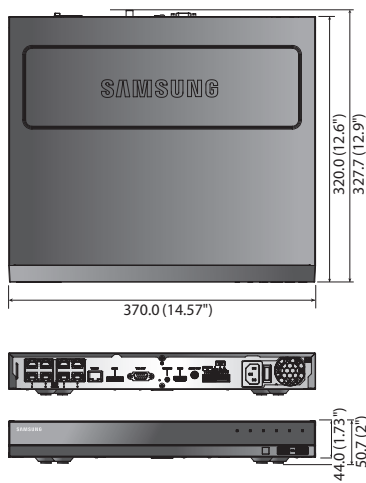

Dimensions

Unit: mm (inch)

SRN-873S