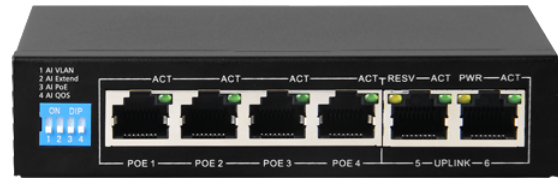

# SF-SW0604POE-G-60

Switch PoE

4 PoE port(s) + 2 Up-link port(s)

Speed up to 1000 Mbps on all ports

Up to 60W in total for all ports

Bandwidth 12 Gbps

Norm IEEE802.3at (PoE) / af (PoE+)

Safire

Desktop Switch

4 ports RJ45 10/100/1000 Mbps + 2 Uplink Port 10/100/1000 Mbps

4 PoE ports (ports 1-4)

Supports PoE power supply up to 58W in total for all ports

Compatible with PoE IEEE802.3af/at

# Specifications

<b>Interface</b>	4 RJ45 PoE port(s) + 2 Up-link port(s)
<b>Port speed</b>	10/100/1000 Mbps
<b>Bandwidth</b>	Up to 12Gbps
<b>Power supply</b>	Up to 60 W to share per port
<b>PoE features</b>	IEEE 802.3af PoE
<b>Power supply</b>	DC 51 V / 2.5 A
<b>Operating temperature</b>	0° C - 40° C
<b>Dimensions / Weight</b>	27 (D) x 75 (H) x 125 (W) mm / 500 g