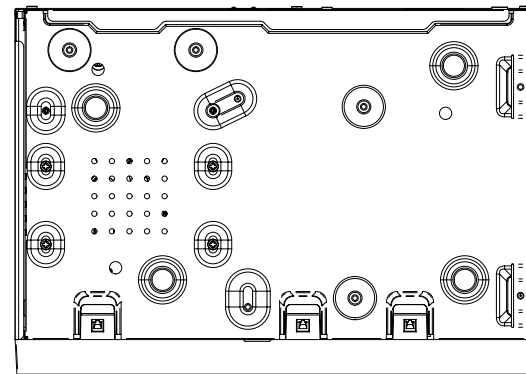

QRN-420S

4CH 8MP NVR with PoE switch

FC | UL LISTED | CE | EAC

Key Features

- Up to 4CH 8MP resolution
- H.265, H.264, MJPEG codec
- WiseStream support
- 40Mbps network camera recording
- Plug & play by 4 PoE port
- Max. 1 HDD(Up to 6TB)
- HDMI output
- P2P service(QR code)

Camera Setup	Item	IP address, Add profile edit, Bitrate, Compression, GOP, Quality, Camera MD setup, Wisestream, Dynamic GOV/FPS, VA Setup Camera video setup (Simple focus, Brightness/Contrast, Flip/Mirror, IRIS, WDR, D&N, SSNR, Shutter, SSSDR, DIS), Fisheye Dewarping Mode, Hallway View Setup, Camera Webpage
PTZ	Control	Via GUI, Webviewer
Smart phone	Support Model	iOS, Android
	Protocol Support	RTP, RTSP, HTTP, HTTPS, CGI(SUNAPI)
	Control	Live(Multi-Profile Support), Playback
	Max. Remote Users	Search(3), Live Unicast(10)
Redundancy	ARB	Support
Easy configuration		P2P(QR code)
Interface		
HDMI		1EA
Ethernet		RJ-45(10/100BASE-T) x 1 RJ-45(PoE+) x 4
USB		2EA(Front 1, Rear 1)
System		
System Control		Mouse, IR remote, Web
Language		English, French, German, Italian, Spanish, Russian, Turkish, Polish, Dutch, Swedish, Czech, Portuguese, Danish, Rumanian, Serbian, Croatian, Hungarian, Greek, Norwegian, Finnish, Korean, Chinese, Japanese, Thai, Vietnamese
Environmental		
Operating Temperature		0°C to +40°C(32°F to 104°F)
Operating Humidity		20% ~ 85% RH
Electrical		
Power Input		54VDC / 1.20A
Power Consumption		Max. 47W(1HDD, PoE on) Max. 7.4W(1HDD, PoE off)
PoE Budget		Max. 35W
Mechanical		
Color / Material		Black / Metal
Dimension (WxHxD)		W300.0 x H47.1 x D208.4 mm (11.8" x 1.85" x 8.2") (1U)
Weight		0.99Kg (2.18lb)

47 [1.85]

51.9 [2.04]

3	파생 MODEL2	QRN-420S
2	파생 MODEL1	LRN-410S
1	BASIC MODEL	'19.11.12
No.	MODEL NAME	QRN-410
Unit:mm[inch]		SCALE:1/1
Hanwha Techwin		

A0

© Hanwha Techwin Co.,Ltd. All rights reserved.