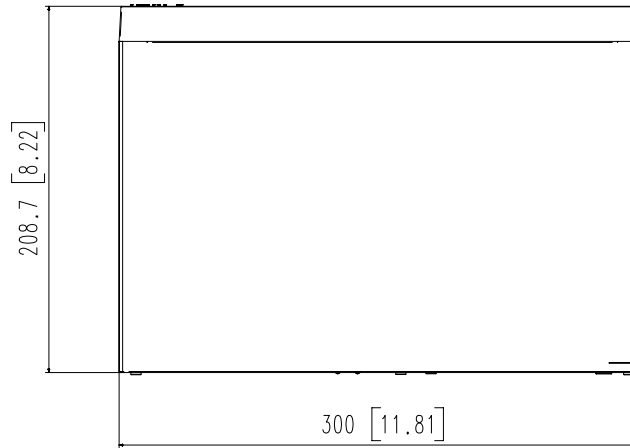

47 [1.85]

51.9 [2.04]

3	파생 MODEL2	QRN-420S
2	파생 MODEL1	LRN-410S
1	BASIC MODEL	'19.11.12
No.	MODEL NAME	QRN-410
Unit:mm[inch]		SCALE:1/1
Hanwha Techwin		

A0

© Hanwha Techwin Co.,Ltd. All rights reserved.