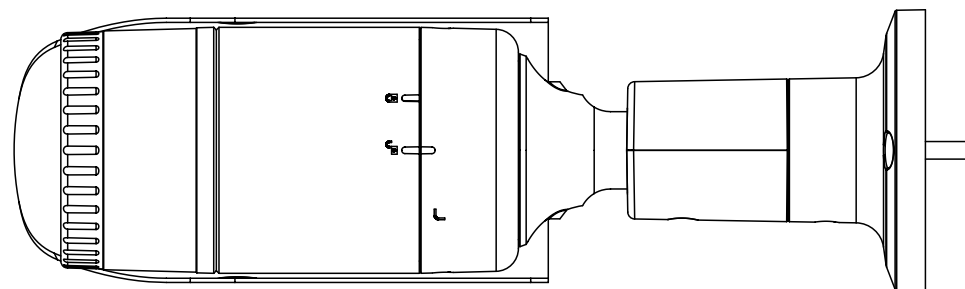

Appearance
Unit : mm [inch]