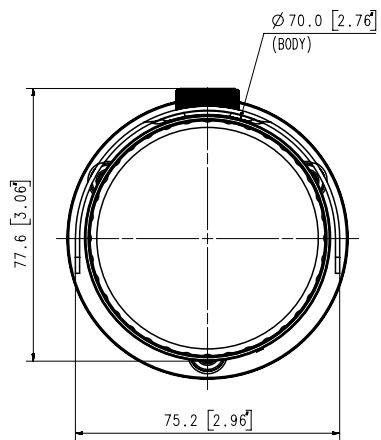

Appearance
Unit : mm [inch]