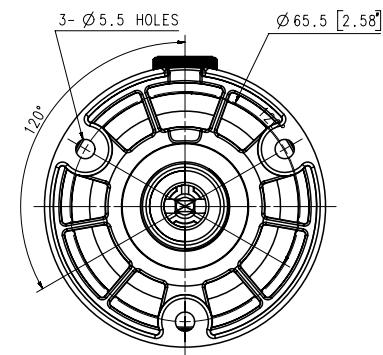

Appearance
Unit : mm [inch]