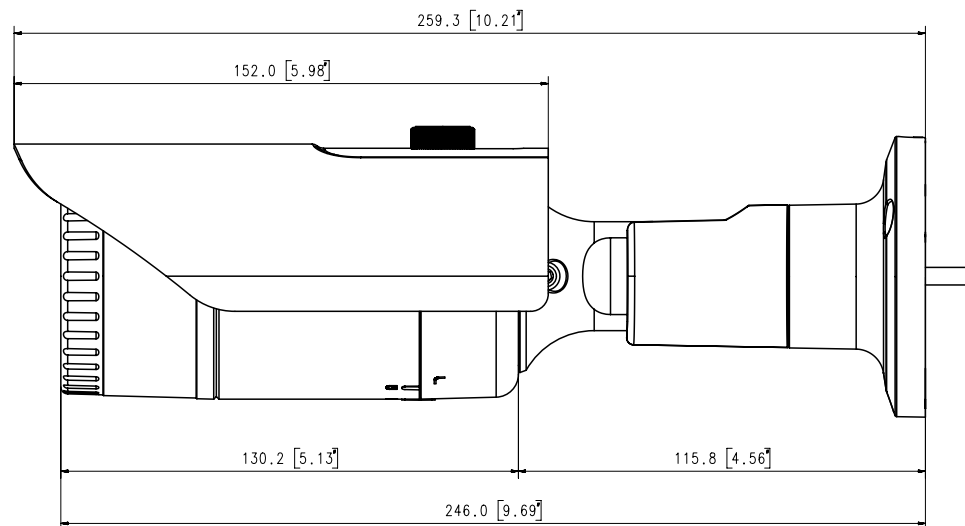

Appearance
Unit : mm [inch]