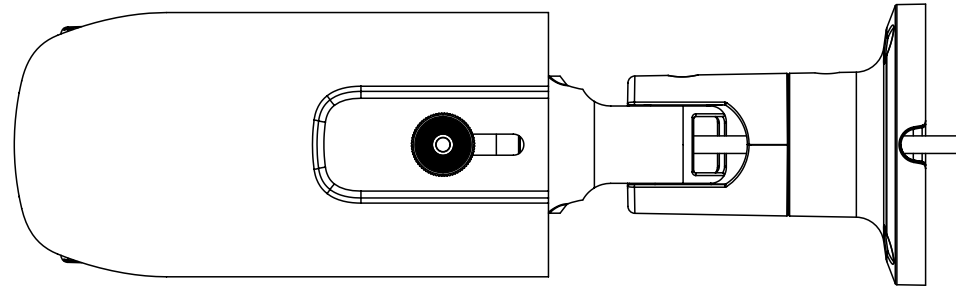

Appearance
Unit : mm [inch]