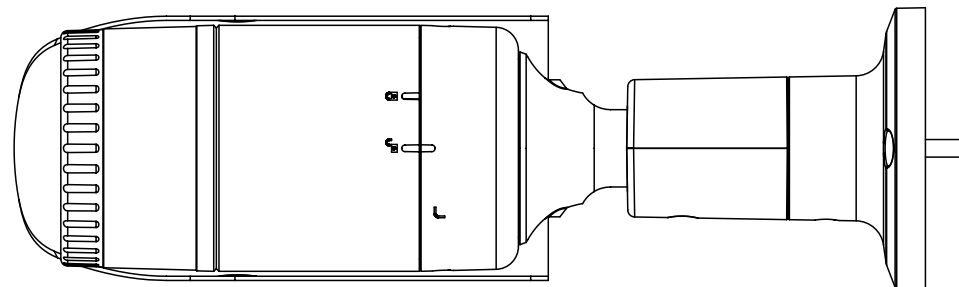

Appearance
Unit : mm [inch]