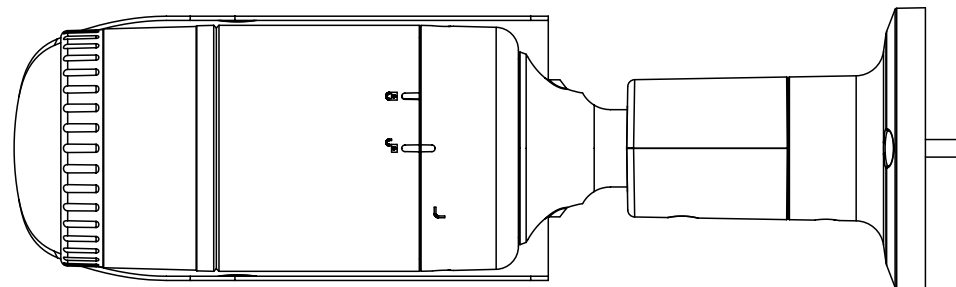

Appearance
Unit : mm [inch]