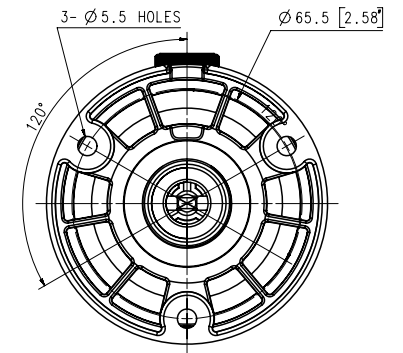

Appearance
Unit : mm [inch]