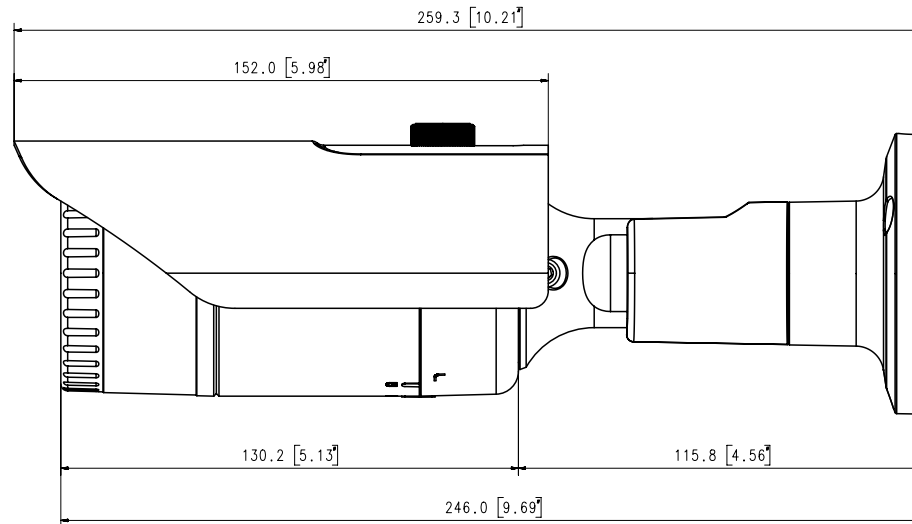

Appearance
Unit : mm [inch]