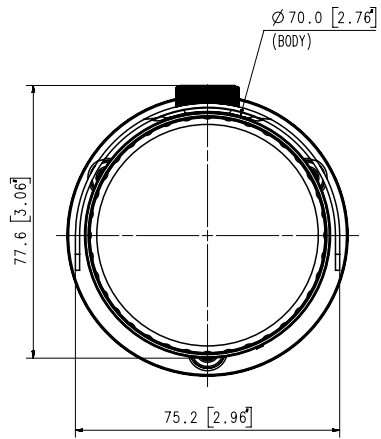

Appearance
Unit : mm [inch]