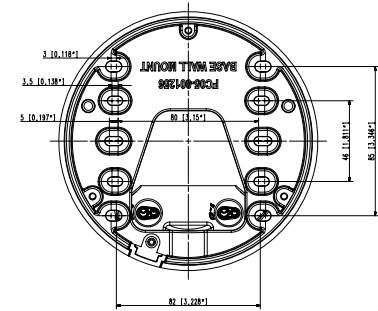

General

Web Viewer	Supported OS: Windows 7, 8.1, 10, Mac OS X 10.10, 10.11, 10.12 Recommended Browser: Google Chrome Supported Browser: MS Explore11, MS Edge, Mozilla Firefox(Window 64bit only), Apple Safari(Mac OS X only)
Edge Storage	Micro SD/SDHC/SDXC 1slot 256GB
Memory	1024MB RAM, 256MB Flash

Mechanical

Color / Material	White / Aluminum
RAL Code	RAL9003
Product Dimensions / Weight	Φ101.97x401.8mm(4.01x15.82") / 3175g(7.01 lb)

- The latest product information / specification can be found at hanwha-security.com
- Design and specifications are subject to change without notice.
- Wisenet is the proprietary brand of Hanwha Techwin, formerly known as Samsung Techwin.

Apperance TNO-4050T
 Unit : mm [inch]