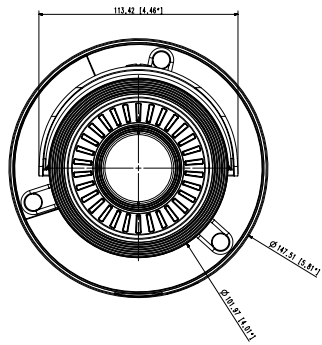

Mechanical

Color / Material	White / Aluminum
RAL Code	RAL9003
Product Dimensions / Weight	Φ101.97x401.8mm(4.01x15.82") / 3175g(7.01 lb)

- The latest product information / specification can be found at hanwha-security.com
- Design and specifications are subject to change without notice.
- Wisenet is the proprietary brand of Hanwha Techwin, formerly known as Samsung Techwin.