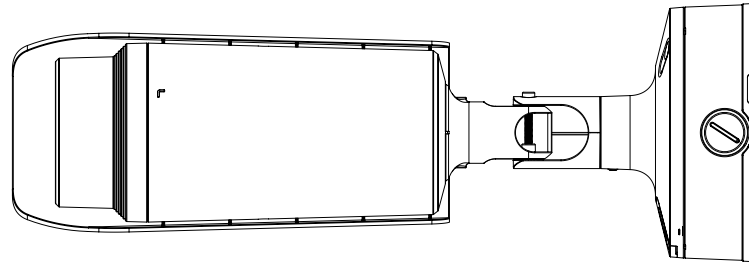

Apperance TNO-4050T
Unit : mm [inch]