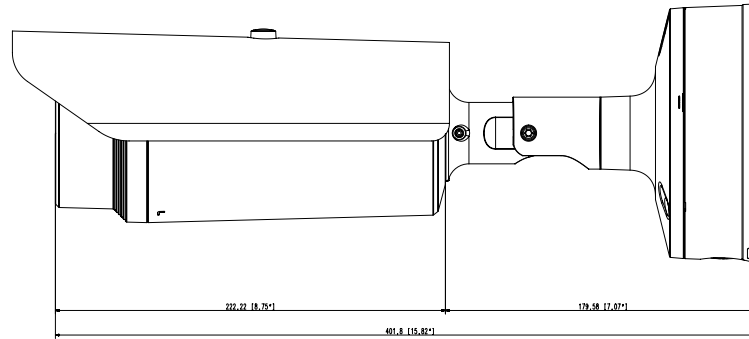

Mechanical

Color / Material	White / Aluminum
RAL Code	RAL9003
Product Dimensions / Weight	Φ101.97x401.8mm(4.01x15.82") / 3175g(7.01 lb)

- The latest product information / specification can be found at hanwha-security.com
- Design and specifications are subject to change without notice.
- Wisenet is the proprietary brand of Hanwha Techwin, formerly known as Samsung Techwin.