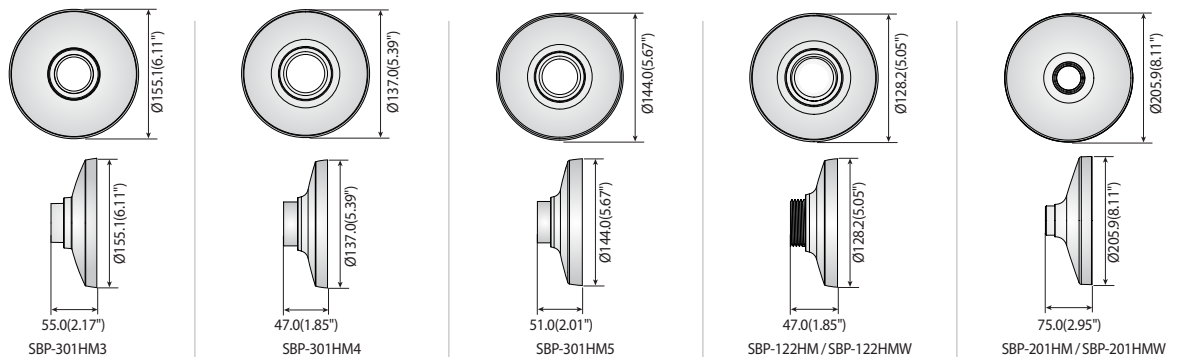

# Hanging Mounts

						
	<b>SBP-300HM1</b>	<b>SBP-300HM5 SBP-300HMW5</b>	<b>SBP-300HM6</b>	<b>SBP-300HM7 SBP-300HMW7</b>	<b>SBP-300HM8</b>	<b>SBP-301HMW2</b>
Color	Ivory	Ivory / White	Ivory	Ivory / White	Ivory	Ivory / White
Material	Aluminum	Aluminum	Aluminum	Aluminum	Aluminum	Aluminum
Dimensions	Ø179.0 x 55.0mm (Ø7.05" x 2.17")	Ø154.8 x 47.0mm (Ø6.09" x 1.85")	Ø168.0 x 63.0mm (Ø6.61" x 2.48")	Ø120.0 x 51.5mm (Ø4.72" x 2.03")	Ø138.9 x 50.0 (Ø5.47" x 1.97")	Ø144.0 x 51.0mm (Ø5.67" x 2.01")
Pipe Thread	1-1/2" PF	1-1/2" PF	1-1/2" PF	1-1/2" PF	1-1/2" PF	1.5" NPT
Weight	470g(1.04lb)	200g(0.44 lb)	307g(0.68 lb)	145g(0.32 lb)	178g(0.39 lb)	197g(0.43 lb)

## Dimensions

Unit : mm (inch)

					
	<b>SBP-301HM3</b>	<b>SBP-301HM4</b>	<b>SBP-301HM5</b>	<b>SBP-122HM SBP-122HMW</b>	<b>SBP-201HM SBP-201HMW</b>
Color	Ivory	Ivory	Ivory	Ivory / White	Ivory / White
Material	Aluminum	Aluminum	Aluminum	Aluminum	Aluminum
Dimensions	Ø155.1 x 55.0mm (Ø6.11" x 2.17")	Ø137.0 x 47.0mm (Ø5.39" x 1.85")	Ø144.0 x 51.0mm (Ø5.67" x 2.01")	Ø128.2 x 47.0mm (Ø5.05" x 1.85")	Ø205.9 x 75.0mm (Ø8.11" x 2.95")
Pipe Thread	1.5" NPT	1-1/2" PF	1.5" NPT	1-1/2" PF	1-1/2" PF
Weight	270g(0.60 lb)	165g(0.36 lb)	197g(0.43 lb)	159g(0.35 lb)	496g(1.09 lb)

## Dimensions

Unit : mm (inch)

\* You can find applicable models with accessory selector [www.hanwha-security.com/en/products/accessory-selector/](http://www.hanwha-security.com/en/products/accessory-selector/)

# Hanging Mounts

				
	<b>SBP-317HM</b>	<b>SBP-329HM</b>	<b>SBP-168HM</b>	<b>SBP-276HM</b>
Color	Ivory	Ivory	Ivory	Ivory
Material	Aluminum	Aluminum	Aluminum	Aluminum
Dimensions (WxHxD)	Ø322 x 90mm (Ø12.68" x 3.54")	Ø336 x 101.5mm (Ø13.23" x 3.99")	Ø191.3 x 124.1mm (Ø7.53" x 4.89")	Ø276.0 x 90.0mm (Ø10.86" x 3.54")
Pipe Thread	1-1/2" PF	1-1/2" PF	1-1/2" PF	1-1/2" PF
Weight	980g (2.15 lb)	1,182g (2.60 lb)	770g (1.69 lb)	830g (1.83 lb)