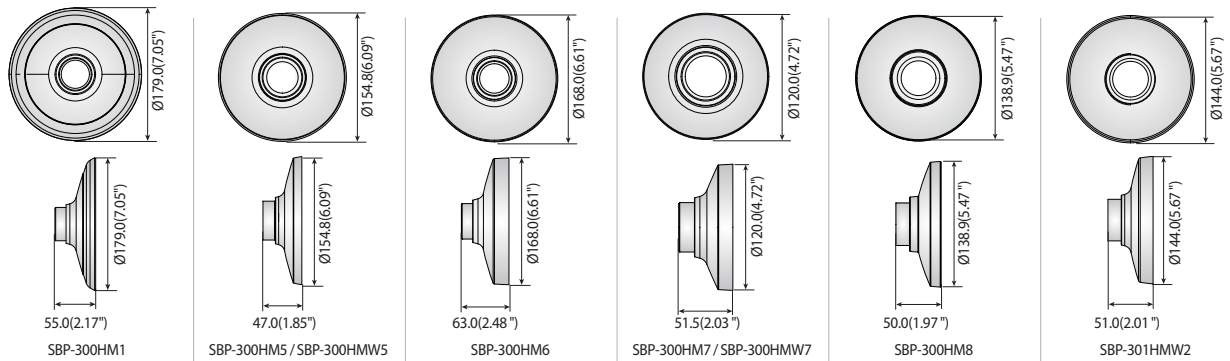

# Hanging Mounts

						
	<b>SBP-300HM1</b>	<b>SBP-300HM5 SBP-300HMW5</b>	<b>SBP-300HM6</b>	<b>SBP-300HM7 SBP-300HMW7</b>	<b>SBP-300HM8</b>	<b>SBP-301HMW2</b>
Color	Ivory	Ivory / White	Ivory	Ivory / White	Ivory	Ivory / White
Material	Aluminum	Aluminum	Aluminum	Aluminum	Aluminum	Aluminum
Dimensions	Ø179.0 x 55.0mm (Ø7.05" x 2.17")	Ø154.8 x 47.0mm (Ø6.09" x 1.85")	Ø168.0 x 63.0mm (Ø6.61" x 2.48")	Ø120.0 x 51.5mm (Ø4.72" x 2.03")	Ø138.9 x 50.0 (Ø5.47" x 1.97")	Ø144.0 x 51.0mm (Ø5.67" x 2.01")
Pipe Thread	1-1/2" PF	1-1/2" PF	1-1/2" PF	1-1/2" PF	1-1/2" PF	1.5" NPT
Weight	470g(1.04lb)	200g(0.44 lb)	307g(0.68 lb)	145g(0.32 lb)	178g(0.39 lb)	197g(0.43 lb)

## Dimensions

Unit : mm (inch)

					
	<b>SBP-301HM3</b>	<b>SBP-301HM4</b>	<b>SBP-301HM5</b>	<b>SBP-122HM SBP-122HMW</b>	<b>SBP-201HM SBP-201HMW</b>
Color	Ivory	Ivory	Ivory	Ivory / White	Ivory / White
Material	Aluminum	Aluminum	Aluminum	Aluminum	Aluminum
Dimensions	Ø155.1 x 55.0mm (Ø6.11" x 2.17")	Ø137.0 x 47.0mm (Ø5.39" x 1.85")	Ø144.0 x 51.0mm (Ø5.67" x 2.01")	Ø128.2 x 47.0mm (Ø5.05" x 1.85")	Ø205.9 x 75.0mm (Ø8.11" x 2.95")
Pipe Thread	1.5" NPT	1-1/2" PF	1.5" NPT	1-1/2" PF	1-1/2" PF
Weight	270g(0.60 lb)	165g(0.36 lb)	197g(0.43 lb)	159g(0.35 lb)	496g(1.09 lb)

## Dimensions

Unit : mm (inch)

\* You can find applicable models with accessory selector [www.hanwha-security.com/en/products/accessory-selector/](http://www.hanwha-security.com/en/products/accessory-selector/)

# Hanging Mounts

				
	<b>SBP-317HM</b>	<b>SBP-329HM</b>	<b>SBP-168HM</b>	<b>SBP-276HM</b>
Color	Ivory	Ivory	Ivory	Ivory
Material	Aluminum	Aluminum	Aluminum	Aluminum
Dimensions (WxHxD)	Ø322 x 90mm (Ø12.68" x 3.54")	Ø336 x 101.5mm (Ø13.23" x 3.99")	Ø191.3 x 124.1mm (Ø7.53" x 4.89")	Ø276.0 x 90.0mm (Ø10.86" x 3.54")
Pipe Thread	1-1/2" PF	1-1/2" PF	1-1/2" PF	1-1/2" PF
Weight	980g (2.15 lb)	1,182g (2.60 lb)	770g (1.69 lb)	830g (1.83 lb)