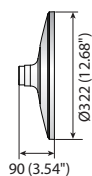

Hanging Mounts

	SBP-317HM	SBP-329HM	SBP-168HM	SBP-276HM
Color	Ivory	Ivory	Ivory	Ivory
Material	Aluminum	Aluminum	Aluminum	Aluminum
Dimensions (WxHxD)	Ø322 x 90mm (Ø12.68" x 3.54")	Ø336 x 101.5mm (Ø13.23" x 3.99")	Ø191.3 x 124.1mm (Ø7.53" x 4.89")	Ø276.0 x 90.0mm (Ø10.86" x 3.54")
Pipe Thread	1-1/2" PF	1-1/2" PF	1-1/2" PF	1-1/2" PF
Weight	980g (2.15 lb)	1,182g (2.60 lb)	770g (1.69 lb)	830g (1.83 lb)

* You can find applicable models with accessory selector www.hanwha-security.com/en/products/accessory-selector/
* The latest product information / specification can be found at hanwha-security.com
* Design and specifications are subject to change without notice.
* Wisenet is the proprietary brand of Hanwha Techwin formerly known as Samsung Techwin.

Dimensions

Unit : mm (inch)

SBP-317HM