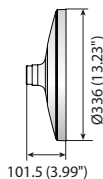

## Dimensions

Unit : mm (inch)

					
	<b>SBP-301HM3</b>	<b>SBP-301HM4</b>	<b>SBP-301HM5</b>	<b>SBP-122HM SBP-122HMW</b>	<b>SBP-201HM SBP-201HMW</b>
Color	Ivory	Ivory	Ivory	Ivory / White	Ivory / White
Material	Aluminum	Aluminum	Aluminum	Aluminum	Aluminum
Dimensions	Ø155.1 x 55.0mm (Ø6.11" x 2.17")	Ø137.0 x 47.0mm (Ø5.39" x 1.85")	Ø144.0 x 51.0mm (Ø5.67" x 2.01")	Ø128.2 x 47.0mm (Ø5.05" x 1.85")	Ø205.9 x 75.0mm (Ø8.11" x 2.95")
Pipe Thread	1.5" NPT	1-1/2" PF	1.5" NPT	1-1/2" PF	1-1/2" PF
Weight	270g(0.60 lb)	165g(0.36 lb)	197g(0.43 lb)	159g(0.35 lb)	496g(1.09 lb)

## Dimensions

Unit : mm (inch)

\* You can find applicable models with accessory selector [www.hanwha-security.com/en/products/accessory-selector/](http://www.hanwha-security.com/en/products/accessory-selector/)

# Hanging Mounts

				
	<b>SBP-317HM</b>	<b>SBP-329HM</b>	<b>SBP-168HM</b>	<b>SBP-276HM</b>
Color	Ivory	Ivory	Ivory	Ivory
Material	Aluminum	Aluminum	Aluminum	Aluminum
Dimensions (WxHxD)	Ø322 x 90mm (Ø12.68" x 3.54")	Ø336 x 101.5mm (Ø13.23" x 3.99")	Ø191.3 x 124.1mm (Ø7.53" x 4.89")	Ø276.0 x 90.0mm (Ø10.86" x 3.54")
Pipe Thread	1-1/2" PF	1-1/2" PF	1-1/2" PF	1-1/2" PF
Weight	980g (2.15 lb)	1,182g (2.60 lb)	770g (1.69 lb)	830g (1.83 lb)

## Dimensions

Unit : mm (inch)

SBP-317HM

SBP-329HM

SBP-168HM

SBP-276HM