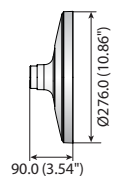

## Dimensions

Unit : mm (inch)

					
	<b>SBP-301HM3</b>	<b>SBP-301HM4</b>	<b>SBP-301HM5</b>	<b>SBP-122HM SBP-122HMW</b>	<b>SBP-201HM SBP-201HMW</b>
Color	Ivory	Ivory	Ivory	Ivory / White	Ivory / White
Material	Aluminum	Aluminum	Aluminum	Aluminum	Aluminum
Dimensions	Ø155.1 x 55.0mm (Ø6.11" x 2.17")	Ø137.0 x 47.0mm (Ø5.39" x 1.85")	Ø144.0 x 51.0mm (Ø5.67" x 2.01")	Ø128.2 x 47.0mm (Ø5.05" x 1.85")	Ø205.9 x 75.0mm (Ø8.11" x 2.95")
Pipe Thread	1.5" NPT	1-1/2" PF	1.5" NPT	1-1/2" PF	1-1/2" PF
Weight	270g(0.60 lb)	165g(0.36 lb)	197g(0.43 lb)	159g(0.35 lb)	496g(1.09 lb)

## Dimensions

Unit : mm (inch)

\* You can find applicable models with accessory selector [www.hanwha-security.com/en/products/accessory-selector/](http://www.hanwha-security.com/en/products/accessory-selector/)

# Hanging Mounts

				
	<b>SBP-317HM</b>	<b>SBP-329HM</b>	<b>SBP-168HM</b>	<b>SBP-276HM</b>
Color	Ivory	Ivory	Ivory	Ivory
Material	Aluminum	Aluminum	Aluminum	Aluminum
Dimensions (WxHxD)	Ø322 x 90mm (Ø12.68" x 3.54")	Ø336 x 101.5mm (Ø13.23" x 3.99")	Ø191.3 x 124.1mm (Ø7.53" x 4.89")	Ø276.0 x 90.0mm (Ø10.86" x 3.54")
Pipe Thread	1-1/2" PF	1-1/2" PF	1-1/2" PF	1-1/2" PF
Weight	980g (2.15 lb)	1,182g (2.60 lb)	770g (1.69 lb)	830g (1.83 lb)

## Dimensions

Unit : mm (inch)

SBP-317HM

SBP-329HM

SBP-168HM

SBP-276HM