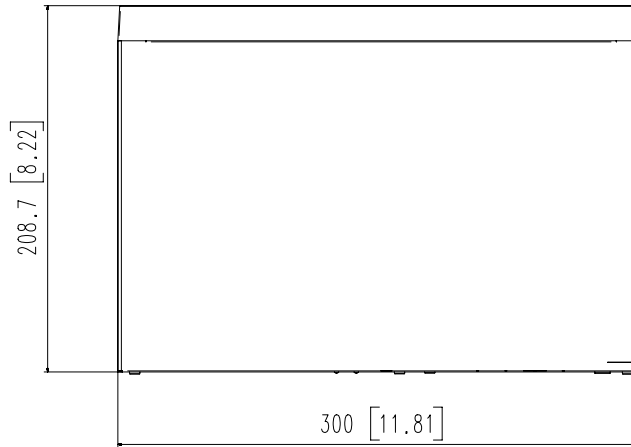

47 [1.85]

51.9 [2.04]

3	파생 MODEL2	QRN-820S
2	파생 MODEL1	LRN-810S
1	BASIC MODEL	'19.11.12
No.	MODEL NAME	QRN-810
Unit:mm[inch]		SCALE:1/1

Hanwha Techwin

© Hanwha Techwin Co.,Ltd. All rights reserved.