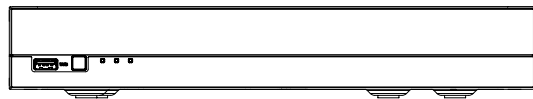

47 [1.85]

51.9 [2.04]