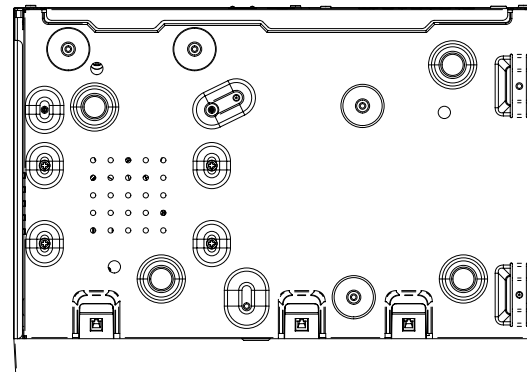

LRN-810S

8CH 5MP NVR with PoE Switch

FC | UL LISTED | CE | ENEC

Key Features

- Up to 8CH 5MP
- H.265, H.264, MJPEG codec
- 50Mbps network camera recording
- Plug & play by 8 PoE ports
- Up to 1 SATA (Max. 6TB)
- HDMI local monitor
- P2P service (QR code connect)

Functions		
Camera Setup	Item	IP address, Add profile edit, Bitrate, Compression, GOP, Quality, Camera MD setup, Wisestream, Dynamic GOV/FPS, VA Setup Camera video setup (Simple focus, Brightness/Contrast, Flip/Mirror, IRIS, WDR, D&N, SSSNR, Shutter, SSSDR, DIS), Fisheye Dewarping Mode, Hallway View Setup, Camera Webpage
PTZ	Control	Via GUI, Webviewer
Smart phone	Support Model	iOS, Android
	Protocol Support	RTP, RTSP, HTTP, HTTPS, CGI(SUNAPI)
	Control	Live(Multi-Profile Support), Playback
	Max. Remote Users	Search(3), Live Unicast(10)
Redundancy	ARB	Support
Easy configuration		P2P(QR code)
Interface		
HDMI		1EA
Ethernet		RJ-45(10/100/1000BASE-T) x 1 RJ-45(PoE+) x 8
USB		2EA(Front 1, Rear 1)
System		
System Control		Mouse, IR remocon, Web
Language		English, French, German, Italian, Spanish, Russian, Turkish, Polish, Dutch, Swedish, Czech, Portuguese, Danish, Rumanian, Serbian, Croatian, Hungarian, Greek, Norwegian, Finnish, Korean, Chinese, Japanese, Thai, Vietnamese
Environmental		
Operating Temperature		0°C to +40°C(32°F to 104°F)
Operating Humidity		20% ~ 85% RH
Electrical		
Power Input		54VDC / 1.67A
Power Consumption		Max. 76.2W(1HDD, PoE on) Max. 8.1W(1HDD, PoE off)
PoE Budget		Max. 65W
Mechanical		
Color / Material		Black / Metal
Dimension (WxHxD)		W300.0 x H47.1 x D208.4 mm (11.8" x 1.85" x 8.2") (1U)
Weight		1.01Kg (2.23lb)

47 [1.85]

51.9 [2.04]

3	파생 MODEL2	QRN-820S
2	파생 MODEL1	LRN-810S
1	BASIC MODEL	'19.11.12
No.	MODEL NAME	QRN-810
Unit:mm[inch]		SCALE:1/1

Hanwha Techwin

© Hanwha Techwin Co.,Ltd. All rights reserved.