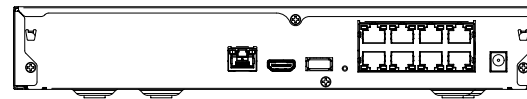

3	파생 MODEL2	QRN-820S
2	파생 MODEL1	LRN-810S
1	BASIC MODEL	'19.11.12
No.	MODEL NAME	QRN-810
Unit:mm[inch]		SCALE:1/1

Hanwha Techwin

© Hanwha Techwin Co.,Ltd. All rights reserved.