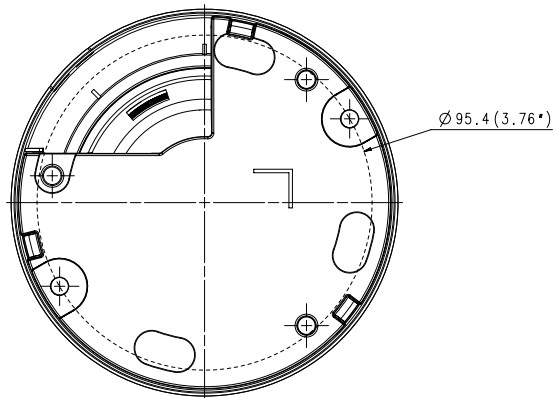

SBP-300NB

SBP-300KM

SBP-300B

SBP-300LM

SBP-300CM

SBP-300PM

Video	
Imaging Device	1/2.8" 2M CMOS
Resolution	1920 x 1080
Max. Framerate	30fps @1080p(N), 25fps @ 1080p(P)
Min. Illumination	Color : 0.27Lux (F2.0, 1/30sec) B/W : 0.017Lux
Video Out	BNC(AHD / TVI / CVI / CVBS Selectable)
Video Transmission Distance	500m(5C2V Coaxial Cable)
Lens	
Focal Length (Zoom Ratio)	2.8mm fixed focal
Max. Aperture Ratio	F2.0
Angular Field of View	H: 113.7° / V: 61.5° / D: 134.5°
Min. Object Distance	0.5m(1.64ft)
Focus Control	Manual
Pan / Tilt / Rotate	
Pan / Tilt / Rotate Range	0°~350° / 0°~67° / 0°~355°
Operational	
Camera Title	Displayed up to 15 characters
Day & Night	Auto(ICR)
Backlight Compensation	BLC, HLC, WDR
Wide Dynamic Range	120dB
Digital Noise Reduction	SSNRIV
Defog	Support
Motion Detection	4ea
Privacy Masking	8ea, rectangular zones
Gain Control	Low / Middle / High / Very High
White Balance	ATW / AWC / Manual / Indoor / Outdoor
Electronic Shutter Speed	1 ~ 1/12,000sec
Video Rotation	H-Rev / V-Rev
Analytics	Motion detection
Coaxial Protocol	ACP(AHD Coax Protocol), TCP(TVI Coax Protocol), CCP(CVI Coax Protocol) CVBS : Pelco-C(Coaxitron)
Environmental & Electrical	
Operating Temperature / Humidity	-10°C ~ +55°C(+14°F ~ +131°F) / Less than 90% RH
Input Voltage	12VDC
Power Consumption	Max 3.6W
Mechanical	
Color / Material	Ivory / Plastic

Product Dimensions / Weight

Ø110 x 86mm(4.33 x 3.39"), 221g(0.49 lb)

- The latest product information / specification can be found at hanwha-security.com
- Design and specifications are subject to change without notice.
- Wisenet is the proprietary brand of Hanwha Techwin, formerly known as Samsung Techwin.

SCD-6023R
Appearance Drawing
Unit:mm(inch)