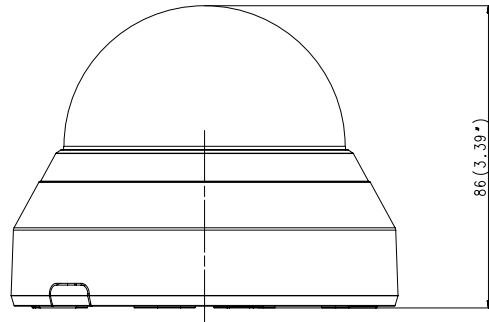

SBP-300NB

SBP-300KM

SBP-300B

SBP-300LM

SBP-300CM

SBP-300PM

Video	
Imaging Device	1/2.8" 2M CMOS
Resolution	1920 x 1080
Max. Framerate	30fps @1080p(N), 25fps @ 1080p(P)
Min. Illumination	Color : 0.27Lux (F2.0, 1/30sec) B/W : 0.017Lux
Video Out	BNC(AHD / TVI / CVI / CVBS Selectable)
Video Transmission Distance	500m(5C2V Coaxial Cable)
Lens	
Focal Length (Zoom Ratio)	2.8mm fixed focal
Max. Aperture Ratio	F2.0
Angular Field of View	H: 113.7° / V: 61.5° / D: 134.5°
Min. Object Distance	0.5m(1.64ft)
Focus Control	Manual
Pan / Tilt / Rotate	
Pan / Tilt / Rotate Range	0°~350° / 0°~67° / 0°~355°
Operational	
Camera Title	Displayed up to 15 characters
Day & Night	Auto(ICR)
Backlight Compensation	BLC, HLC, WDR
Wide Dynamic Range	120dB
Digital Noise Reduction	SSNRIV
Defog	Support
Motion Detection	4ea
Privacy Masking	8ea, rectangular zones
Gain Control	Low / Middle / High / Very High
White Balance	ATW / AWC / Manual / Indoor / Outdoor
Electronic Shutter Speed	1 ~ 1/12,000sec
Video Rotation	H-Rev / V-Rev
Analytics	Motion detection
Coaxial Protocol	ACP(AHD Coax Protocol), TCP(TVI Coax Protocol), CCP(CVI Coax Protocol) CVBS : Pelco-C(Coaxitron)
Environmental & Electrical	
Operating Temperature / Humidity	-10°C ~ +55°C(+14°F ~ +131°F) / Less than 90% RH
Input Voltage	12VDC
Power Consumption	Max 3.6W
Mechanical	
Color / Material	Ivory / Plastic

Product Dimensions / Weight

Ø110 x 86mm(4.33 x 3.39"), 221g(0.49 lb)

- The latest product information / specification can be found at hanwha-security.com
- Design and specifications are subject to change without notice.
- Wisenet is the proprietary brand of Hanwha Techwin, formerly known as Samsung Techwin.

SCD-6023R
Appearance Drawing
Unit:mm(inch)