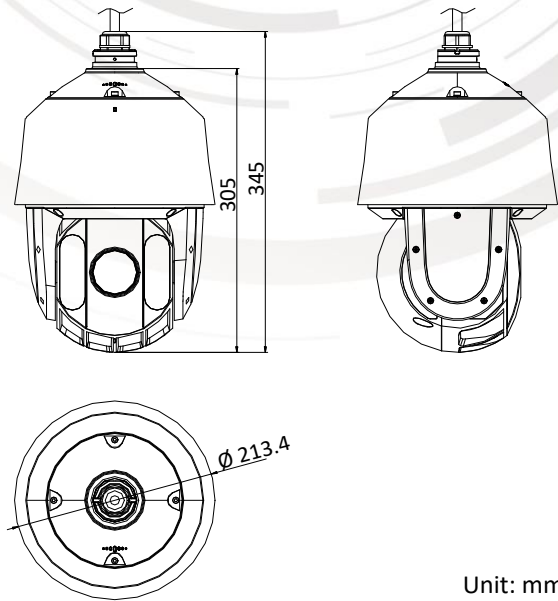

Dimensions

Unit: mm

Available Model

- HWP-N5225IH-AE