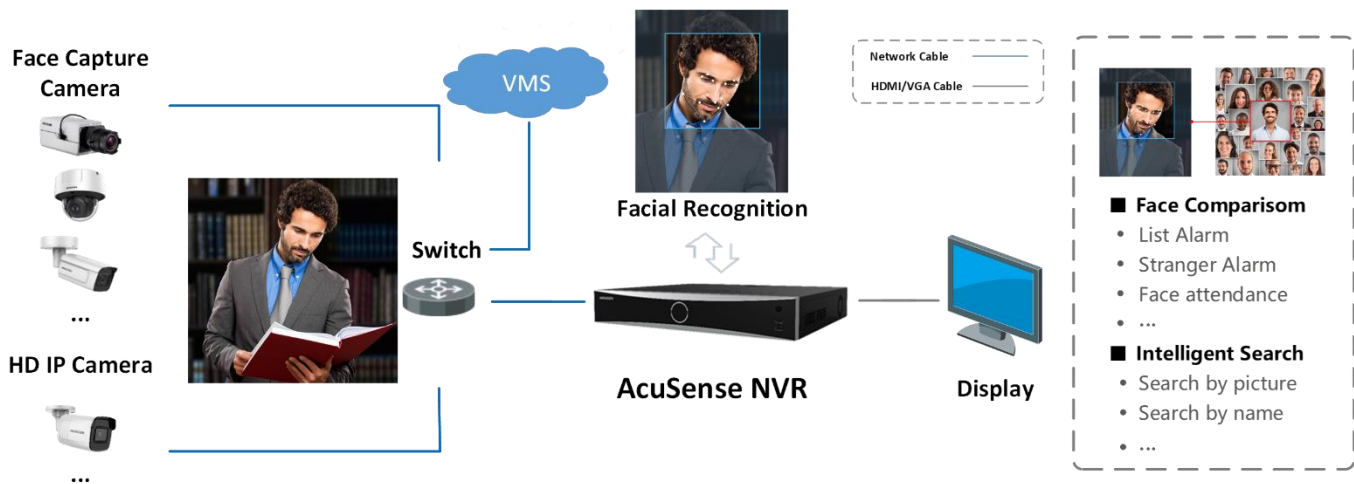

Network & Ethernet Access

- 16 independent PoE network interfaces
- 1 self-adaptive 10/100/1000 Mbps Ethernet interface
- Hik-Connect & DDNS (Dynamic Domain Name System) for easy network management
- Smooth streaming technology
- Support web access without plug-in

Typical Application

Facial Recognition and Face Picture Comparison

Modeling and analyzing face pictures captured by cameras. Realize blacklist alarm and stranger alarm via face picture library. Search target people by picture and name features.