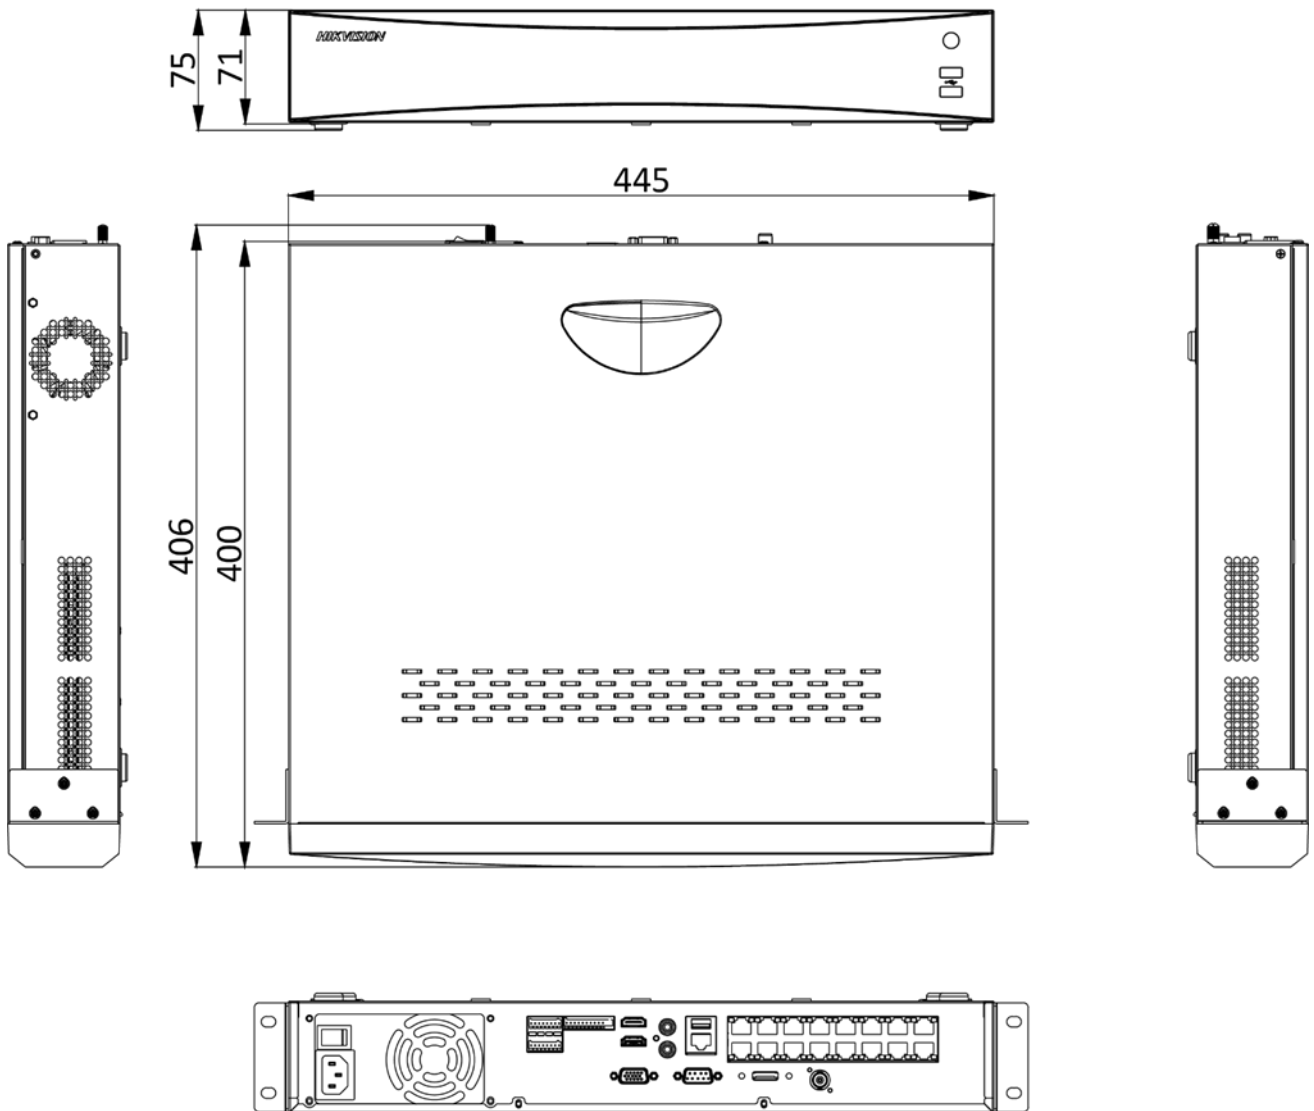

Dimension

scale/1:1;Unit/mm

Unit: mm