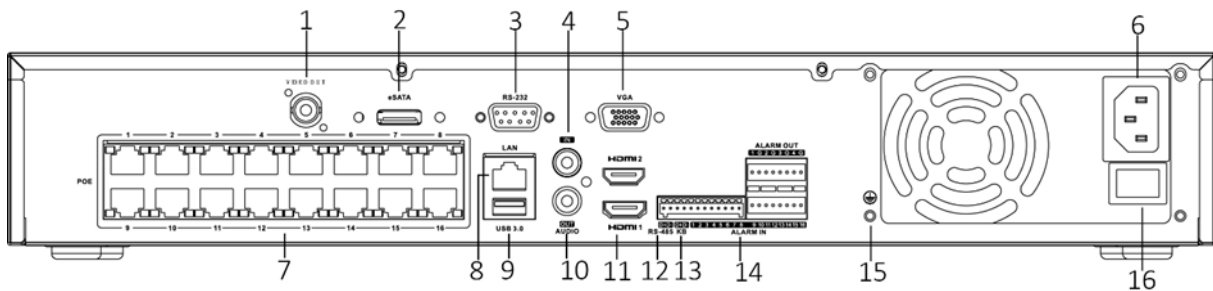

Remote connections	128
Network protocol	TCP/IP, DHCP, IPv4, IPv6, DNS, DDNS, NTP, RTSP, SADP, SMTP, SNMP, NFS, iSCSI, ISUP, UPnP™, HTTP, HTTPS
Network interface	1, RJ-45 10/100/1000 Mbps self-adaptive Ethernet interface
PoE	
Interface	16, RJ-45 10/100 Mbps self-adaptive Ethernet interface
Power	≤ 200W
Supported standard	IEEE 802.3 af/at
Auxiliary interface	
Serial port	RS-485 (half-duplex), RS-232, Keyboard
SATA	4 SATA interfaces supporting hot-plug
Capacity	Up to 10 TB capacity for each disk
eSATA	1 eSATA interface
Alarm in/out	16/4
USB interface	Front panel: 2 × USB 2.0; Rear panel: 1 × USB 3.0
General	
Power supply	100 to 240 VAC, 50 to 60 Hz
Total power	≤ 360 W
Consumption (without HDD)	≤ 30 W
Working temperature	-10 °C to 55 °C (14 °F to 131 °F)
Working humidity	10% to 90%
Chassis	19-inch rack-mounted 1.5U chassis
Dimension (W × D × H)	445 × 400 × 75 mm (17.5" × 15.7" × 3.0")
Weight (without HDD)	≤ 7 kg (15.4 lb)
Certification	
FCC	Part 15 Subpart B, ANSI C63.4-2014
CE	EN 55032:2015, EN 61000-3-2, EN 61000-3-3, EN 50130-4

1: Facial recognition, motion detection 2.0 and perimeter protection cannot be enabled at the same time. Enable one function will make the others unavailable.

Dimension

scale/1:1;Unit/mm

Unit: mm

Physical Interface

No.	Description	No.	Description
1	Video output	9	USB 3.0 interface
2	eSATA interface	10	Audio output
3	RS-232 serial interface	11	HDMI output
4	Audio input	12	RS-485 serial interface
5	VGA output	13	Keyboard interface
6	100 to 240 VAC power supply	14	Controller Port, Alarm In/Alarm Out
7	PoE interfaces	15	GND
8	Network interface	16	Power Switch