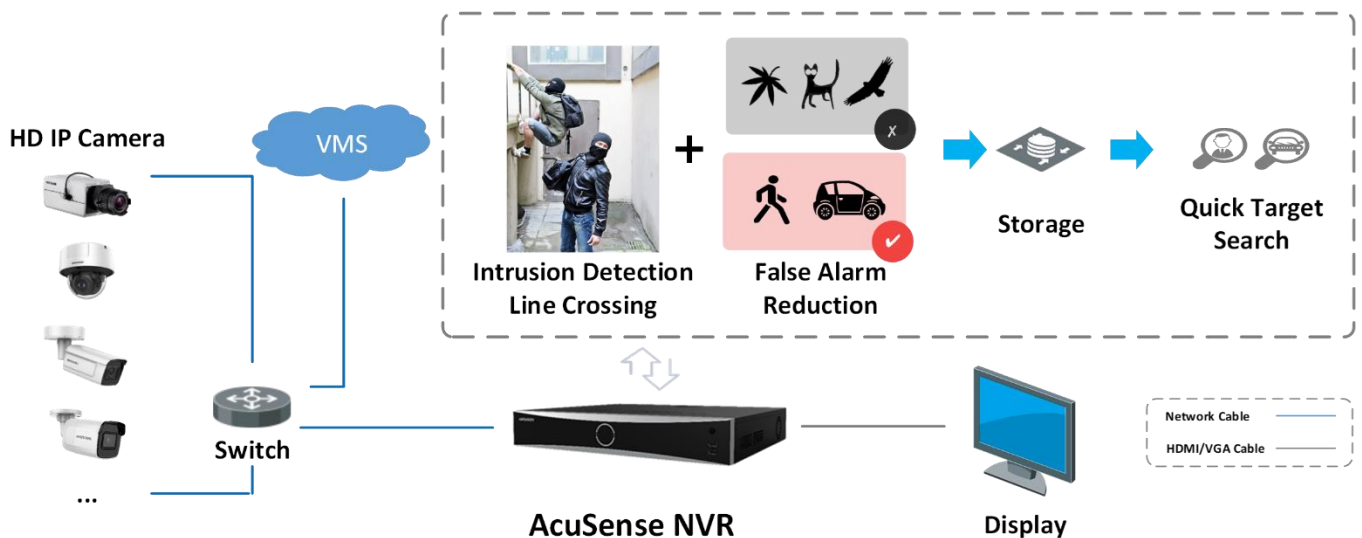

Perimeter Protection

Adopt deep learning algorithm to reduce false alarm, effectively reduces the false alarm caused by tree branches, leaves, shadow, light, vehicles, small animals, etc.