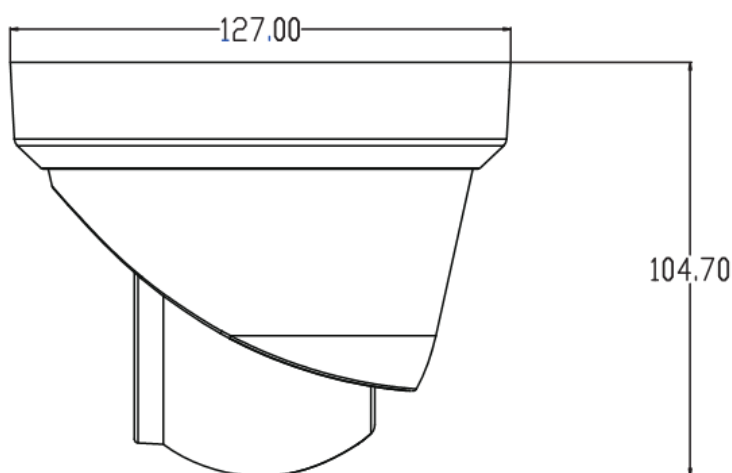

# 8MP 4K ColorVu Fixed Turret Dome IP Camera

Model: SST-DVL-SAM8

## Features:

8MP 4K Colorvu 24 hours Colorful Video POE IP67 Dome Turret IP camera

- ❖ 1/2.8" Sony CMOS sensor
- ❖ 4K resolution 3840 x 2160P
- ❖ Low illumination 0.001Lux
- ❖ Day/Night (ICR), AWB, AGC, BLC, 2D/3D-DNR, IR-CUT
- ❖ D-WDR, Motion Detection, Privacy Mask, Mirror
- ❖ RTSP and Onvif 17.06 compatible
- ❖ H.265/H.264 dual-stream media server
- ❖ Easy-to-use P2P Cloud service
- ❖ Multi web browser, PC Client, mobile APP remote access
- ❖ Internal Microphone, reset button optional
- ❖ Lightning protection 4000V
- ❖ RJ45 100Mbps network port, IEEE802.3af PoE
- ❖ Strong water-proof housing, IP67
- ❖ 2PCS Soft & Warm Supplemental Light, Light distance: 25-30M
- ❖ HD 2.8mm F1.0 true starlight lens

## Technical Specifications:

<b>Model</b>	<b>SST-DVL-SAM8</b>
<b>Camera</b>	
Image Sensor	1/2.8" SONY IMX415 CMOS
Effective Pixels	3840 (H) × 2160 (V)
Electronic Shutter	AUTO, 1/25s ~ 1/100000s
Min. Illumination	0.001Lux@F1.2(AGC ON), 0Lux IR on
Day/Night	Auto/Color/(B/W)/Timing
WDR	Digital WDR
White Balance	Auto/Indoor/Outdoor
BLC	Support
DNR	2D/3D DNR
Other	Motion Detection, Privacy Mask, Mirror, flip
<b>Encode</b>	
Embedded Solution	Mstar 338Q
Video Standard	H.264/H.265
Video Resolution	Main Stream:20fps@8MP(3840x2160),30fps@6MP(3072x2048)/5MP(2592x1944)/4MP/3MP/1080P/720P,etc. Sub stream: 720x480/VGA(640x480)/360P/QVGA@30fps,etc.
Video Bitrates	512Kbps - 12Mbps, VBR/CBR
Audio Standard	G.711-u/G.711-a
OSD Overlay	Title and Time overlay
<b>Leds</b>	
Leds	2PCS Soft & Warm Supplemental Light
Light Distance	25-30 M
<b>Lens</b>	
Focal length	HD 2.8mm F1.0 true starlight lens
<b>Optional Function</b>	
Audio	
<b>Network Services</b>	
Protocol	HTTP/RTSP/FTP/NFS/SNMP/DHCP/NTP, etc.
P2P	Yes
Web	IE , Firefox, etc.
Media	CMS, Android, IOS
ONVIF	17.06 compatible
<b>General</b>	
Network Port	1-RJ45, 100Mbps
Power Supply	POE ,12 VDC ± 10%
Power Consumption	< 8 W
Operating Temp.	-30°C-(+60)°C, 10%-90%RH