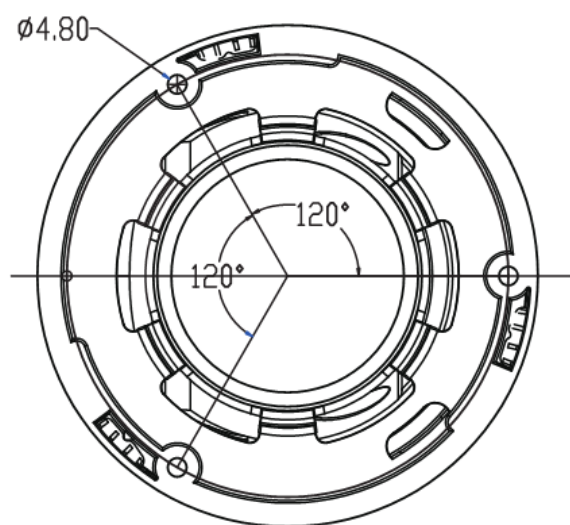

# 8MP 4K ColorVu Fixed Turret Dome IP Camera

Model: SST-DVL-SAM8

## Features:

8MP 4K Colorvu 24 hours Colorful Video POE IP67 Dome Turret IP camera

- ❖ 1/2.8" Sony CMOS sensor
- ❖ 4K resolution 3840 x 2160P
- ❖ Low illumination 0.001Lux
- ❖ Day/Night (ICR), AWB, AGC, BLC, 2D/3D-DNR, IR-CUT
- ❖ D-WDR, Motion Detection, Privacy Mask, Mirror
- ❖ RTSP and Onvif 17.06 compatible
- ❖ H.265/H.264 dual-stream media server
- ❖ Easy-to-use P2P Cloud service
- ❖ Multi web browser, PC Client, mobile APP remote access
- ❖ Internal Microphone, reset button optional
- ❖ Lightning protection 4000V
- ❖ RJ45 100Mbps network port, IEEE802.3af PoE
- ❖ Strong water-proof housing, IP67
- ❖ 2PCS Soft & Warm Supplemental Light, Light distance: 25-30M
- ❖ HD 2.8mm F1.0 true starlight lens

## Technical Specifications:

<b>Model</b>	<b>SST-DVL-SAM8</b>
<b>Camera</b>	
Image Sensor	1/2.8" SONY IMX415 CMOS
Effective Pixels	3840 (H) × 2160 (V)
Electronic Shutter	AUTO, 1/25s ~ 1/100000s
Min. Illumination	0.001Lux@F1.2(AGC ON), 0Lux IR on
Day/Night	Auto/Color/(B/W)/Timing
WDR	Digital WDR
White Balance	Auto/Indoor/Outdoor
BLC	Support
DNR	2D/3D DNR
Other	Motion Detection, Privacy Mask, Mirror, flip
<b>Encode</b>	
Embedded Solution	Mstar 338Q
Video Standard	H.264/H.265
Video Resolution	Main Stream:20fps@8MP(3840x2160),30fps@6MP(3072x2048)/5MP(2592x1944)/4MP/3MP/1080P/720P,etc. Sub stream: 720x480/VGA(640x480)/360P/QVGA@30fps,etc.
Video Bitrates	512Kbps - 12Mbps, VBR/CBR
Audio Standard	G.711-u/G.711-a
OSD Overlay	Title and Time overlay
<b>Leds</b>	
Leds	2PCS Soft & Warm Supplemental Light
Light Distance	25-30 M
<b>Lens</b>	
Focal length	HD 2.8mm F1.0 true starlight lens
<b>Optional Function</b>	
Audio	
<b>Network Services</b>	
Protocol	HTTP/RTSP/FTP/NFS/SNMP/DHCP/NTP, etc.
P2P	Yes
Web	IE , Firefox, etc.
Media	CMS, Android, IOS
ONVIF	17.06 compatible
<b>General</b>	
Network Port	1-RJ45, 100Mbps
Power Supply	POE ,12 VDC ± 10%
Power Consumption	< 8 W
Operating Temp.	-30°C-(+60)°C, 10%-90%RH