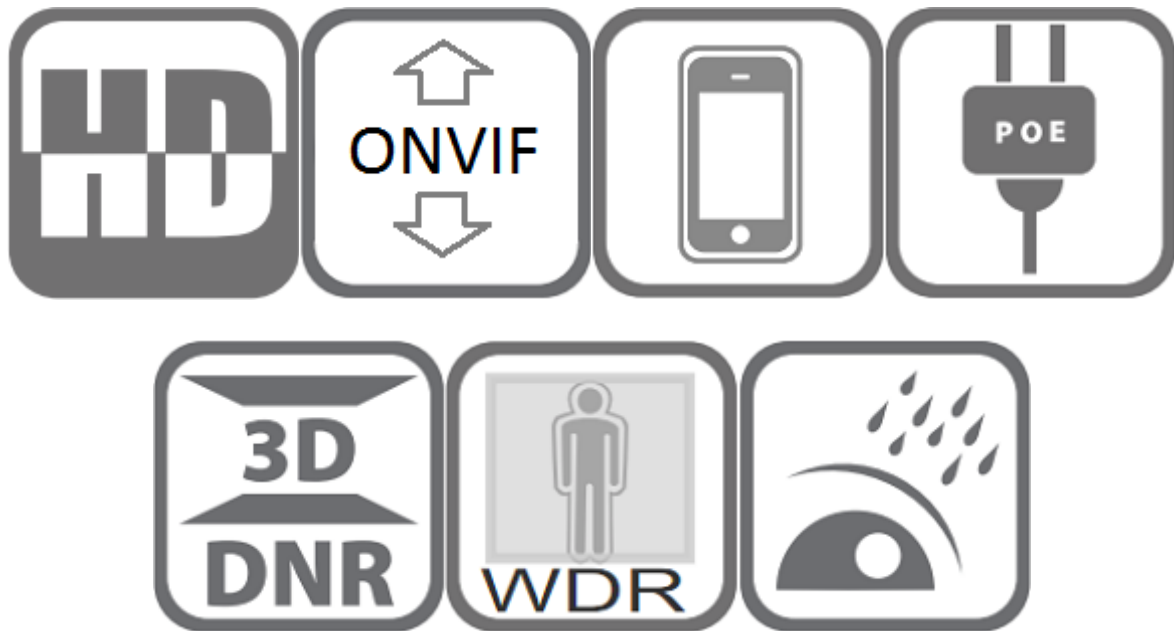

6MP ColorVu Fixed Turret Dome IP Camera

Model: SST-DVL-XBC6

Features:

- ❖ 1/2.8" Sony IMX335 CMOS sensor
- ❖ Full HD resolution 6MP@3072 x 2048P
- ❖ Illumination 0.01Lux
- ❖ Day/Night (ICR), AWB, AGC, BLC, 2D/3D-DNR, IR-CUT
- ❖ D-WDR, Motion Detection, Privacy Mask, Mirror
- ❖ RTSP and Onvif 17.06 compatible
- ❖ H.265/H.264 dual-stream media server
- ❖ Easy-to-use P2P Cloud service
- ❖ Multi web browser, PC Client, mobile APP remote access
- ❖ **Built in Microphone optional**
- ❖ Lightning protection 4000V
- ❖ Strong water-proof housing, IP67
- ❖ 2PCS Soft & Warm Supplemental Light,Light distance:25-30M
- ❖ HD 2.8mm F1.0 true starlight lens

Technical Specifications:

Model	SST-DVL-XBC6
Camera	
Image Sensor	1/2.8" SONY IMX335 CMOS
Effective Pixels	6 megapixels
Electronic Shutter	AUTO
Min. Illumination	0.01Lux@F1.2(AGC ON), 0Lux IR on
Day/Night	Auto/Color/(B/W)/Timing
WDR	Digital WDR
White Balance	Auto/Manual
BLC	Support
DNR	2D/3D DNR
Other	Multi-lines OSD, Motion Detection, Privacy Mask, Mirror
Encode	
Embedded Solution	Mstar 30KQ
Video Standard	H.264/H.265
Video Resolution	Main Stream: 25fps@6MP(3072*2048)/5MP(2592x1944)/4MP(2592x1520)/3MP, 30fps@1080P/720P Sub stream: 25fps@D1/VGA/360P/CIF, etc.
Video Bitrates	512Kbps - 10Mbps, VBR/CBR
Audio Standard	G.711-u/G.711-a
Built-in Mic	Yes
OSD Overlay	Title and Time overlay
IR Led	
IR Led	2PCS Soft & Warm Supplemental Light
IR Distance	25-30 M
Lens	
Focal length	HD 2.8mm F1.0 true starlight lens
Optional Function	
POE, Audio, etc.	
Network Services	
Protocol	HTTP/RTSP/FTP/NFS/SMTP/DHCP/NTP, etc.
P2P	Yes
Web	IE , Firefox 32bit ESR, etc.
Media	CMS, Android, IOS
ONVIF	17.06 compatible
General	
Network Port	1-RJ45, 100Mbps, POE optional
Power Supply	12 VDC ± 10%
Power Consumption	< 5 W
Operating Temp.	-30°C-(+60)°C, 10%-90%RH