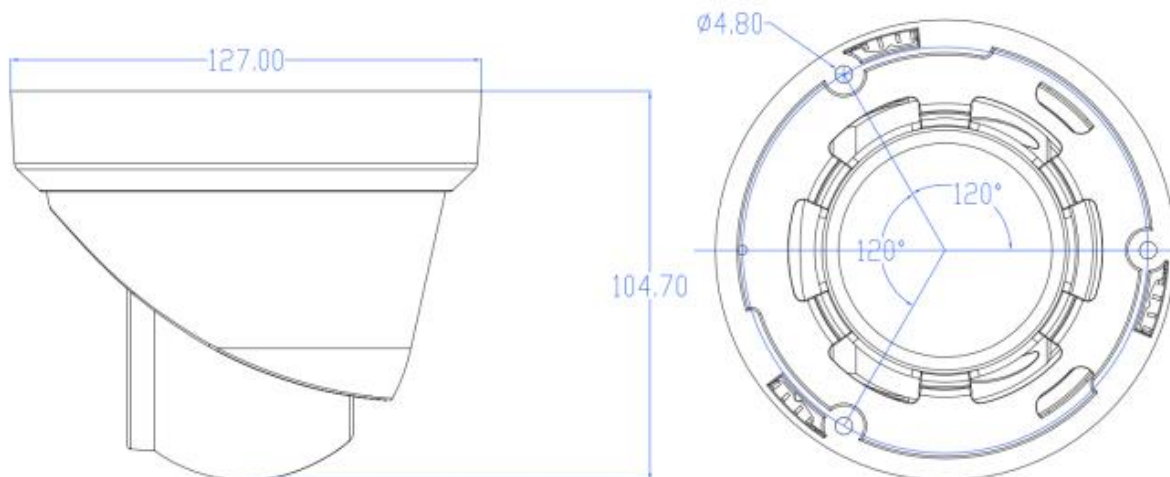

6MP ColorVu Fixed Turret Dome IP Camera

Model: SST-DVL-XBC6

Features:

- ❖ 1/2.8" Sony IMX335 CMOS sensor
- ❖ Full HD resolution 6MP@3072 x 2048P
- ❖ Illumination 0.01Lux
- ❖ Day/Night (ICR), AWB, AGC, BLC, 2D/3D-DNR, IR-CUT
- ❖ D-WDR, Motion Detection, Privacy Mask, Mirror
- ❖ RTSP and Onvif 17.06 compatible
- ❖ H.265/H.264 dual-stream media server
- ❖ Easy-to-use P2P Cloud service
- ❖ Multi web browser, PC Client, mobile APP remote access
- ❖ **Built in Microphone optional**
- ❖ Lightning protection 4000V
- ❖ Strong water-proof housing, IP67
- ❖ 2PCS Soft & Warm Supplemental Light,Light distance:25-30M
- ❖ HD 2.8mm F1.0 true starlight lens

Technical Specifications:

Model	SST-DVL-XBC6
Camera	
Image Sensor	1/2.8" SONY IMX335 CMOS
Effective Pixels	6 megapixels
Electronic Shutter	AUTO
Min. Illumination	0.01Lux@F1.2(AGC ON), 0Lux IR on
Day/Night	Auto/Color/(B/W)/Timing
WDR	Digital WDR
White Balance	Auto/Manual
BLC	Support
DNR	2D/3D DNR
Other	Multi-lines OSD, Motion Detection, Privacy Mask, Mirror
Encode	
Embedded Solution	Mstar 30KQ
Video Standard	H.264/H.265
Video Resolution	Main Stream: 25fps@6MP(3072*2048)/5MP(2592x1944)/4MP(2592x1520)/3MP, 30fps@1080P/720P Sub stream: 25fps@D1/VGA/360P/CIF, etc.
Video Bitrates	512Kbps - 10Mbps, VBR/CBR
Audio Standard	G.711-u/G.711-a
Built-in Mic	Yes
OSD Overlay	Title and Time overlay
IR Led	
IR Led	2PCS Soft & Warm Supplemental Light
IR Distance	25-30 M
Lens	
Focal length	HD 2.8mm F1.0 true starlight lens
Optional Function	
POE, Audio, etc.	
Network Services	
Protocol	HTTP/RTSP/FTP/NFS/SMTP/DHCP/NTP, etc.
P2P	Yes
Web	IE , Firefox 32bit ESR, etc.
Media	CMS, Android, IOS
ONVIF	17.06 compatible
General	
Network Port	1-RJ45, 100Mbps, POE optional
Power Supply	12 VDC ± 10%
Power Consumption	< 5 W
Operating Temp.	-30°C-(+60)°C, 10%-90%RH