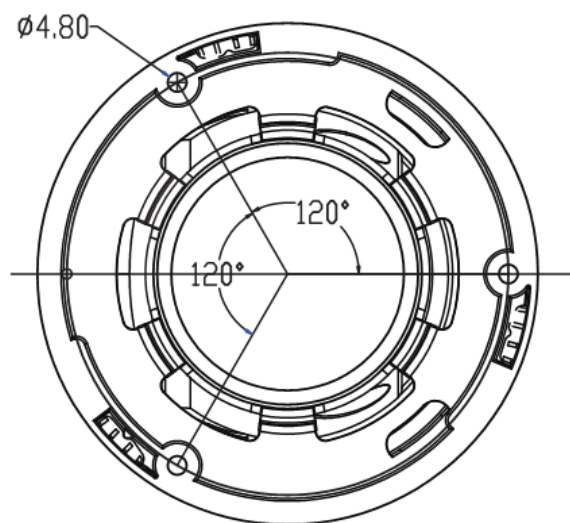

# 8MP 4K ColorVu Fixed Turret Dome IP Camera

Model: SST-DVL-XBC8

## Features:

- ❖ 1/2.8" Sony CMOS sensor
- ❖ 4K resolution 3840 x 2160P
- ❖ Illumination 0.01Lux
- ❖ Day/Night (ICR), AWB, AGC, BLC, 2D/3D-DNR, IR-CUT
- ❖ D-WDR, Motion Detection, Privacy Mask, Mirror
- ❖ RTSP and Onvif 11.07 compatible
- ❖ H.265/H.264 dual-stream media server
- ❖ Easy-to-use P2P Cloud service
- ❖ Multi web browser, PC Client, mobile APP remote access
- ❖ Internal Microphone, reset button optional
- ❖ Lightning protection 4000V
- ❖ RJ45 100mbps network port, IEEE802.3af PoE
- ❖ Strong water-proof housing, IP67
- ❖ 2PCS Soft & Warm Supplemental Light distance:25-30M
- ❖ HD 2.8mm F1.0 true lens

## Technical Specifications:

<b>Model</b>	<b>SST-DVL-XBC8</b>
<b>Camera</b>	
Image Sensor	1/2.8" SONY IMX415 CMOS
Effective Pixels	3840 (H) × 2160 (V)
Electronic Shutter	AUTO, 1/25s ~ 1/100000s
Min. Illumination	0.001Lux@F1.2(AGC ON), 0Lux IR on
Day/Night	Auto/Color/(B/W)/Timing
WDR	Digital WDR
White Balance	Auto/Indoor/Outdoor
BLC	Support
DNR	2D/3D DNR
Other	Motion Detection, Privacy Mask, Mirror, flip
<b>Encode</b>	
Embedded Solution	Mstar 328Q
Video Standard	H.264/H.265
Video Resolution	Main Stream:20fps@8MP(3840x2160),30fps@6MP(3072x2048)/5MP(2592x1944)/4MP/3MP/1080P/720P,etc. Sub stream: 720x480/VGA(640x480)/360P/QVGA@30fps,etc.
Video Bitrates	512Kbps - 12Mbps, VBR/CBR
Audio Standard	G.711-u/G.711-a
OSD Overlay	Title and Time overlay
<b>Leds</b>	
Leds	2PCS Soft & Warm Supplemental Light
Light Distance	25-30 M
<b>Lens</b>	
Focal length	HD 2.8mm F1.0 true starlight lens
<b>Optional Function</b>	
Audio	
<b>Network Services</b>	
Protocol	HTTP/RTSP/FTP/NFS/SNMP/DHCP/NTP, etc.
P2P	Yes
Web	IE , Firefox, etc.
Media	CMS, Android, IOS
ONVIF	2.6 compatible
<b>General</b>	
Network Port	1-RJ45, 100Mbps
Power Supply	POE ,12 VDC ± 10%
Power Consumption	< 8 W
Operating Temp.	-30°C-(+60)°C, 10%-90%RH