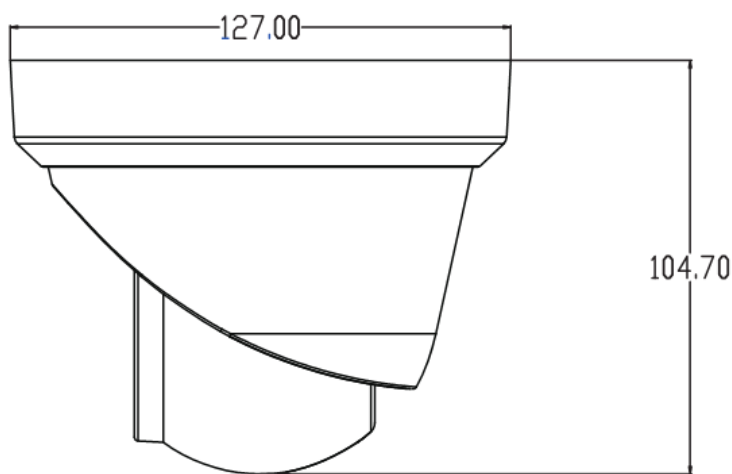

# 8MP 4K ColorVu Fixed Turret Dome IP Camera

Model: SST-DVL-XBC8

## Features:

- ❖ 1/2.8" Sony CMOS sensor
- ❖ 4K resolution 3840 x 2160P
- ❖ Illumination 0.01Lux
- ❖ Day/Night (ICR), AWB, AGC, BLC, 2D/3D-DNR, IR-CUT
- ❖ D-WDR, Motion Detection, Privacy Mask, Mirror
- ❖ RTSP and Onvif 11.07 compatible
- ❖ H.265/H.264 dual-stream media server
- ❖ Easy-to-use P2P Cloud service
- ❖ Multi web browser, PC Client, mobile APP remote access
- ❖ Internal Microphone, reset button optional
- ❖ Lightning protection 4000V
- ❖ RJ45 100mbps network port, IEEE802.3af PoE
- ❖ Strong water-proof housing, IP67
- ❖ 2PCS Soft & Warm Supplemental Light distance:25-30M
- ❖ HD 2.8mm F1.0 true lens