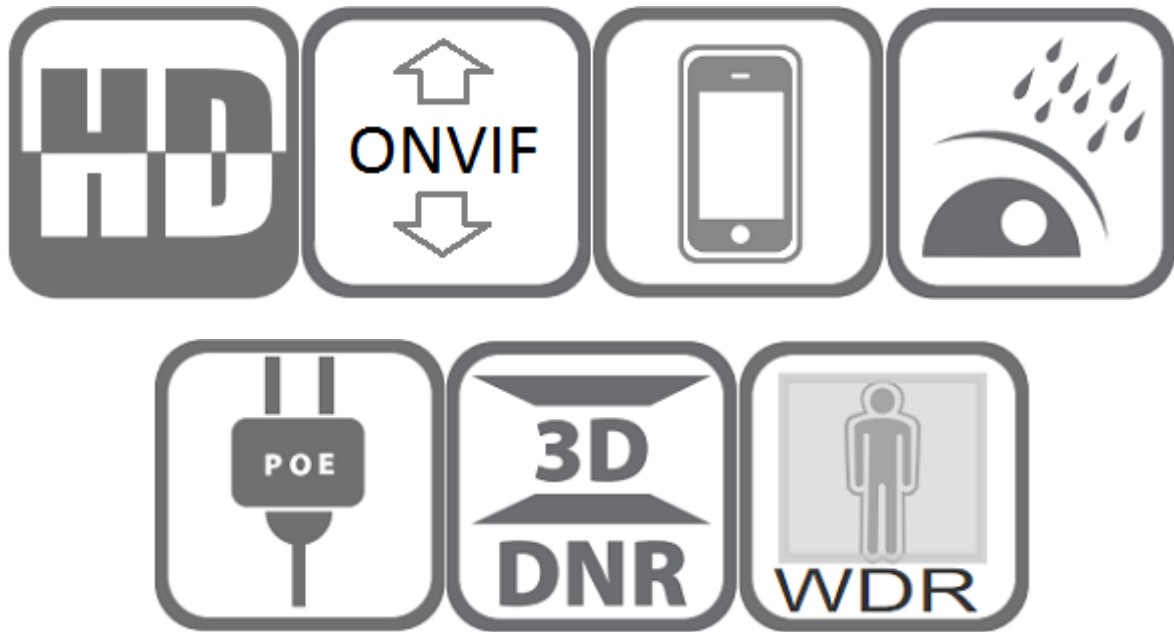

# 8MP 4K ColorVu Fixed Turret Dome IP Camera

Model: SST-DVL-XBC8

## Features:

- ❖ 1/2.8" Sony CMOS sensor
- ❖ 4K resolution 3840 x 2160P
- ❖ Illumination 0.01Lux
- ❖ Day/Night (ICR), AWB, AGC, BLC, 2D/3D-DNR, IR-CUT
- ❖ D-WDR, Motion Detection, Privacy Mask, Mirror
- ❖ RTSP and Onvif 11.07 compatible
- ❖ H.265/H.264 dual-stream media server
- ❖ Easy-to-use P2P Cloud service
- ❖ Multi web browser, PC Client, mobile APP remote access
- ❖ Internal Microphone, reset button optional
- ❖ Lightning protection 4000V
- ❖ RJ45 100mbps network port, IEEE802.3af PoE
- ❖ Strong water-proof housing, IP67
- ❖ 2PCS Soft & Warm Supplemental Light distance:25-30M
- ❖ HD 2.8mm F1.0 true lens

## Technical Specifications:

<b>Model</b>	<b>SST-DVL-XBC8</b>
<b>Camera</b>	
Image Sensor	1/2.8" SONY IMX415 CMOS
Effective Pixels	3840 (H) × 2160 (V)
Electronic Shutter	AUTO, 1/25s ~ 1/100000s
Min. Illumination	0.001Lux@F1.2(AGC ON), 0Lux IR on
Day/Night	Auto/Color/(B/W)/Timing
WDR	Digital WDR
White Balance	Auto/Indoor/Outdoor
BLC	Support
DNR	2D/3D DNR
Other	Motion Detection, Privacy Mask, Mirror, flip
<b>Encode</b>	
Embedded Solution	Mstar 328Q
Video Standard	H.264/H.265
Video Resolution	Main Stream:20fps@8MP(3840x2160),30fps@6MP(3072x2048)/5MP(2592x1944)/4MP/3MP/1080P/720P,etc. Sub stream: 720x480/VGA(640x480)/360P/QVGA@30fps,etc.
Video Bitrates	512Kbps - 12Mbps, VBR/CBR
Audio Standard	G.711-u/G.711-a
OSD Overlay	Title and Time overlay
<b>Leds</b>	
Leds	2PCS Soft & Warm Supplemental Light
Light Distance	25-30 M
<b>Lens</b>	
Focal length	HD 2.8mm F1.0 true starlight lens
<b>Optional Function</b>	
Audio	
<b>Network Services</b>	
Protocol	HTTP/RTSP/FTP/NFS/SNMP/DHCP/NTP, etc.
P2P	Yes
Web	IE , Firefox, etc.
Media	CMS, Android, IOS
ONVIF	2.6 compatible
<b>General</b>	
Network Port	1-RJ45, 100Mbps
Power Supply	POE ,12 VDC ± 10%
Power Consumption	< 8 W
Operating Temp.	-30°C-(+60)°C, 10%-90%RH