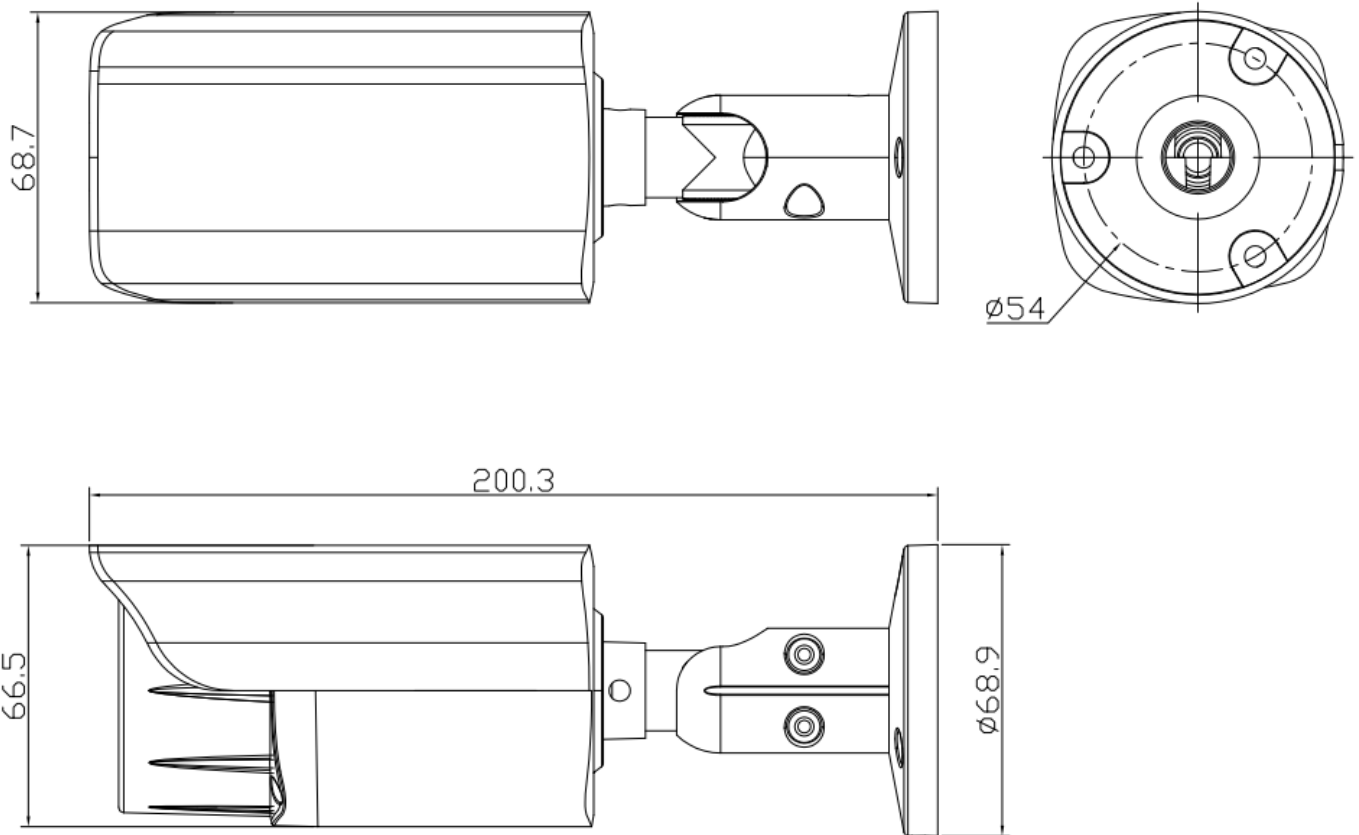

6MP Dual light Bullet IP Camera with two way audio and SD card slot

Model: SST-DVC-BBC6-GR

Features:

- ❖ 1/2.8" Sony IMX335 CMOS sensor
- ❖ Full HD resolution 6MP@3072 x 2048P
- ❖ Low illumination 0.01Lux
- ❖ Day/Night (ICR), AWB, AGC, BLC, 2D/3D-DNR, IR-CUT
- ❖ D-WDR, Motion Detection, Privacy Mask, Mirror
- ❖ RTSP and Onvif 17.06 compatible
- ❖ H.265/H.264 dual-stream media server
- ❖ Easy-to-use P2P Cloud service
- ❖ Multi web browser, PC Client, mobile APP remote access
- ❖ **Two way audio, Built in Microphone and Speaker ,with SD card slot(support up to 256GB SD card)**
- ❖ **Support audio alarm to warn intruders off**
- ❖ Lightning protection 4000V
- ❖ Strong water-proof housing, IP67
- ❖ 2 pcs IR&Warm lights, light distance 20-30 meters, Light distance:25-30M
- ❖ F1.6 2.8 mm fixed lens