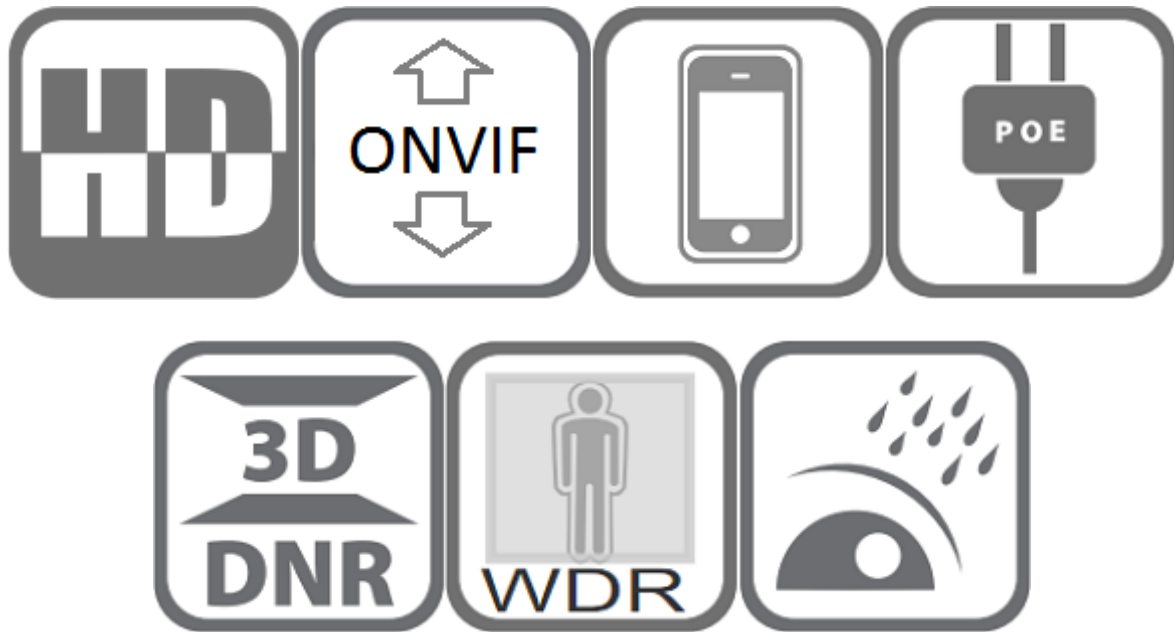

6MP Dual light Bullet IP Camera with two way audio and SD card slot

Model: SST-DVC-BBC6-GR

Features:

- ❖ 1/2.8" Sony IMX335 CMOS sensor
- ❖ Full HD resolution 6MP@3072 x 2048P
- ❖ Low illumination 0.01Lux
- ❖ Day/Night (ICR), AWB, AGC, BLC, 2D/3D-DNR, IR-CUT
- ❖ D-WDR, Motion Detection, Privacy Mask, Mirror
- ❖ RTSP and Onvif 17.06 compatible
- ❖ H.265/H.264 dual-stream media server
- ❖ Easy-to-use P2P Cloud service
- ❖ Multi web browser, PC Client, mobile APP remote access
- ❖ **Two way audio, Built in Microphone and Speaker ,with SD card slot(support up to 256GB SD card)**
- ❖ **Support audio alarm to warn intruders off**
- ❖ Lightning protection 4000V
- ❖ Strong water-proof housing, IP67
- ❖ 2 pcs IR&Warm lights, light distance 20-30 meters, Light distance:25-30M
- ❖ F1.6 2.8 mm fixed lens