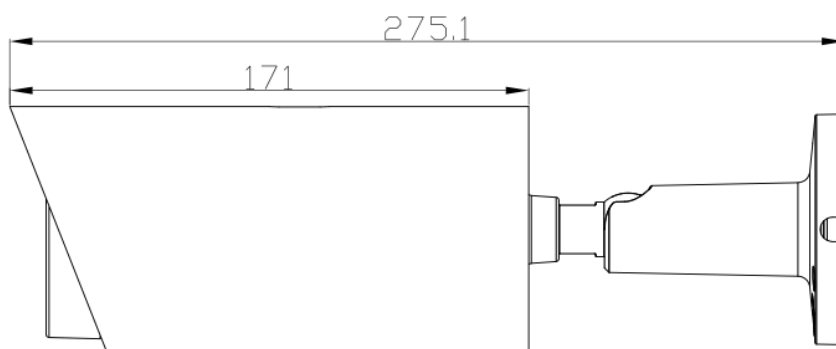

6MP ColorVu turret IP Camera with two way audio and SD card slot

Model: SST-DVC-PID6

Features:

6/5 MP Colorvu 7/24 hours Colorful View POE Waterproof Dome Turret IP camera

- ❖ 1/2.8" Sony IMX335 CMOS sensor
- ❖ HD resolution 3072 x 2048P
- ❖ Low illumination 0.01Lux
- ❖ Day/Night (ICR), AWB, AGC, BLC, 2D/3D-DNR, IR-CUT
- ❖ D-WDR, Motion Detection, Privacy Mask, Mirror
- ❖ RTSP and Onvif 17.06 compatible
- ❖ H.265/H.264 dual-stream media server
- ❖ Easy-to-use P2P Cloud service
- ❖ Multi web browser, PC Client, mobile APP remote access
- ❖ Internal Microphone
- ❖ RJ45 100Mbps network port, IEEE802.3af PoE
- ❖ SD card slot
- ❖ Strong water-proof housing, IP67
- ❖ 4PCS Soft & Warm Supplemental Light, Light distance:30-40M
- ❖ HD 2.8mm F1.0 lens

Technical Specifications:

Model	SST-DVC-PID6
Camera	
Image Sensor	1/2.8" Sony CMOS
Effective Pixels	3072(H)×2048 (V)
Electronic Shutter	AUTO, 1/25s ~ 1/100000s
Min. Illumination	0.01Lux@F1.2(AGC ON), 0Lux IR on
Day/Night	Auto/Color/(B/W)/Timing
WDR	Digital WDR
White Balance	Auto/Manual
AGC/BLC/HLC	Support
DNR	2D/3D DNR
Other	Multi-lines OSD, Motion Detection, Privacy Mask, Mirror
Encode	
Video Standard	H.264/H.265
Video Resolution	Main Stream: 25fps@6MP(3072*2048)/5MP(2592x1944), 30fps@4MP/3MP/1080P/720P Sub stream: 30fps@D1/VGA/360P/CIF, etc.
Video Bitrates	64Kbps - 8Mbps, VBR/CBR
Audio Standard	G.711-u/G.711-a/AAC
Built-in Mic	Yes
Smart Event	Human Detection Vehicle Detection Motion Detection
IR Led	
IR Led	4PCS Soft & Warm Supplemental Light
IR Distance	30-40 M
Lens	
Focal length	HD 2.8mm F1.0 lens
Optional Function	
Audio, SD slot etc.	
Network Services	
Protocol	HTTP(S)/RTSP/RTMP/FTP/NFS/SMTP/DHCP/NTP, etc.
P2P	Yes
Web	IE , Firefox 32bit ESR, etc.
Media	CMS, Android, IOS
ONVIF	17.06 compatible
General	
Network Port	1-RJ45, 100Mbps, POE
Power Supply	12 VDC ± 10%
POE	IEEE802.3af PoE
Power Consumption	< 5 W
Operating Temp.	-30°C-(+60)°C, 10%-90%RH