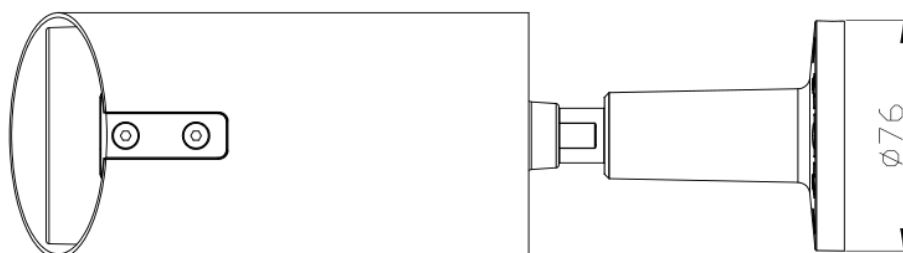

6MP ColorVu turret IP Camera with two way audio and SD card slot

Model: SST-DVC-PID6

Features:

6/5 MP Colorvu 7/24 hours Colorful View POE Waterproof Dome Turret IP camera

- ❖ 1/2.8" Sony IMX335 CMOS sensor
- ❖ HD resolution 3072 x 2048P
- ❖ Low illumination 0.01Lux
- ❖ Day/Night (ICR), AWB, AGC, BLC, 2D/3D-DNR, IR-CUT
- ❖ D-WDR, Motion Detection, Privacy Mask, Mirror
- ❖ RTSP and Onvif 17.06 compatible
- ❖ H.265/H.264 dual-stream media server
- ❖ Easy-to-use P2P Cloud service
- ❖ Multi web browser, PC Client, mobile APP remote access
- ❖ Internal Microphone
- ❖ RJ45 100Mbps network port, IEEE802.3af PoE
- ❖ SD card slot
- ❖ Strong water-proof housing, IP67
- ❖ 4PCS Soft & Warm Supplemental Light, Light distance:30-40M
- ❖ HD 2.8mm F1.0 lens

Technical Specifications:

Model	SST-DVC-PID6
Camera	
Image Sensor	1/2.8" Sony CMOS
Effective Pixels	3072(H)×2048 (V)
Electronic Shutter	AUTO, 1/25s ~ 1/100000s
Min. Illumination	0.01Lux@F1.2(AGC ON), 0Lux IR on
Day/Night	Auto/Color/(B/W)/Timing
WDR	Digital WDR
White Balance	Auto/Manual
AGC/BLC/HLC	Support
DNR	2D/3D DNR
Other	Multi-lines OSD, Motion Detection, Privacy Mask, Mirror
Encode	
Video Standard	H.264/H.265
Video Resolution	Main Stream: 25fps@6MP(3072*2048)/5MP(2592x1944), 30fps@4MP/3MP/1080P/720P Sub stream: 30fps@D1/VGA/360P/CIF, etc.
Video Bitrates	64Kbps - 8Mbps, VBR/CBR
Audio Standard	G.711-u/G.711-a/AAC
Built-in Mic	Yes
Smart Event	Human Detection Vehicle Detection Motion Detection
IR Led	
IR Led	4PCS Soft & Warm Supplemental Light
IR Distance	30-40 M
Lens	
Focal length	HD 2.8mm F1.0 lens
Optional Function	
Audio, SD slot etc.	
Network Services	
Protocol	HTTP(S)/RTSP/RTMP/FTP/NFS/SMTP/DHCP/NTP, etc.
P2P	Yes
Web	IE , Firefox 32bit ESR, etc.
Media	CMS, Android, IOS
ONVIF	17.06 compatible
General	
Network Port	1-RJ45, 100Mbps, POE
Power Supply	12 VDC ± 10%
POE	IEEE802.3af PoE
Power Consumption	< 5 W
Operating Temp.	-30°C-(+60)°C, 10%-90%RH