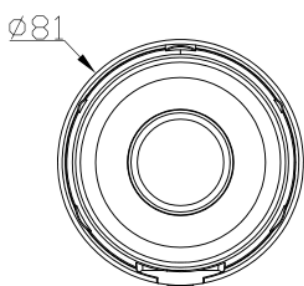

6MP ColorVu turret IP Camera with two way audio and SD card slot

Model: SST-DVC-PID6

Features:

6/5 MP Colorvu 7/24 hours Colorful View POE Waterproof Dome Turret IP camera

- ❖ 1/2.8" Sony IMX335 CMOS sensor
- ❖ HD resolution 3072 x 2048P
- ❖ Low illumination 0.01Lux
- ❖ Day/Night (ICR), AWB, AGC, BLC, 2D/3D-DNR, IR-CUT
- ❖ D-WDR, Motion Detection, Privacy Mask, Mirror
- ❖ RTSP and Onvif 17.06 compatible
- ❖ H.265/H.264 dual-stream media server
- ❖ Easy-to-use P2P Cloud service
- ❖ Multi web browser, PC Client, mobile APP remote access
- ❖ Internal Microphone
- ❖ RJ45 100Mbps network port, IEEE802.3af PoE
- ❖ SD card slot
- ❖ Strong water-proof housing, IP67
- ❖ 4PCS Soft & Warm Supplemental Light, Light distance:30-40M
- ❖ HD 2.8mm F1.0 lens

Technical Specifications:

Model	SST-DVC-PID6
Camera	
Image Sensor	1/2.8" Sony CMOS
Effective Pixels	3072(H)×2048 (V)
Electronic Shutter	AUTO, 1/25s ~ 1/100000s
Min. Illumination	0.01Lux@F1.2(AGC ON), 0Lux IR on
Day/Night	Auto/Color/(B/W)/Timing
WDR	Digital WDR
White Balance	Auto/Manual
AGC/BLC/HLC	Support
DNR	2D/3D DNR
Other	Multi-lines OSD, Motion Detection, Privacy Mask, Mirror
Encode	
Video Standard	H.264/H.265
Video Resolution	Main Stream: 25fps@6MP(3072*2048)/5MP(2592x1944), 30fps@4MP/3MP/1080P/720P Sub stream: 30fps@D1/VGA/360P/CIF, etc.
Video Bitrates	64Kbps - 8Mbps, VBR/CBR
Audio Standard	G.711-u/G.711-a/AAC
Built-in Mic	Yes
Smart Event	Human Detection Vehicle Detection Motion Detection
IR Led	
IR Led	4PCS Soft & Warm Supplemental Light
IR Distance	30-40 M
Lens	
Focal length	HD 2.8mm F1.0 lens
Optional Function	
Audio, SD slot etc.	
Network Services	
Protocol	HTTP(S)/RTSP/RTMP/FTP/NFS/SMTP/DHCP/NTP, etc.
P2P	Yes
Web	IE , Firefox 32bit ESR, etc.
Media	CMS, Android, IOS
ONVIF	17.06 compatible
General	
Network Port	1-RJ45, 100Mbps, POE
Power Supply	12 VDC ± 10%
POE	IEEE802.3af PoE
Power Consumption	< 5 W
Operating Temp.	-30°C-(+60)°C, 10%-90%RH