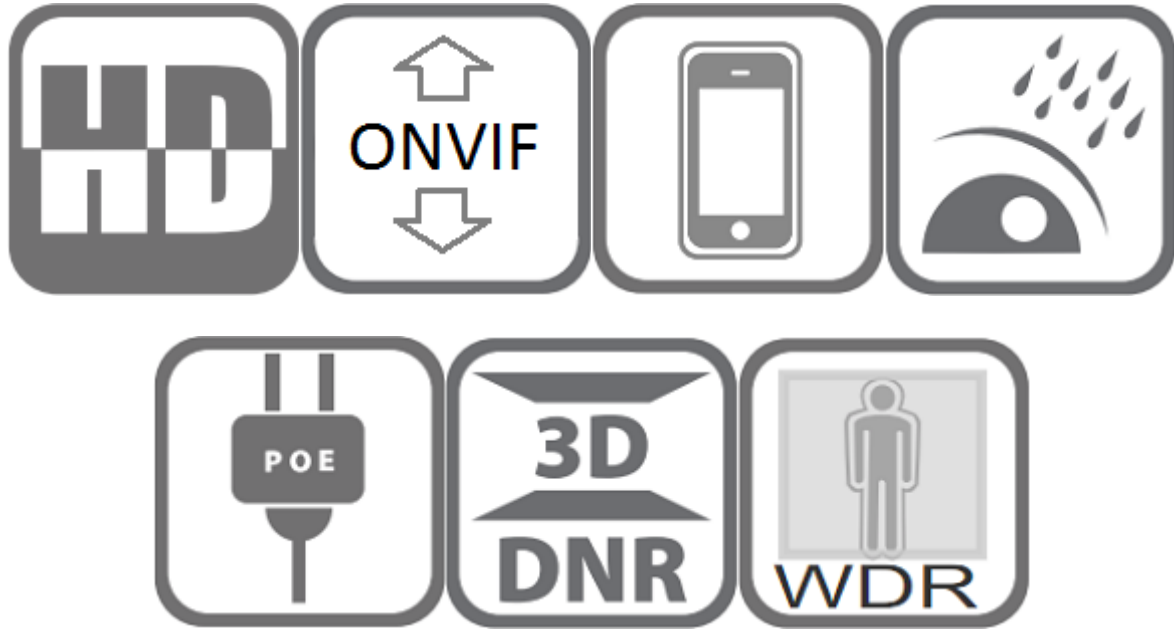

6MP ColorVu turret IP Camera with two way audio and SD card slot

Model: SST-DVC-PID6

Features:

6/5 MP Colorvu 7/24 hours Colorful View POE Waterproof Dome Turret IP camera

- ❖ 1/2.8" Sony IMX335 CMOS sensor
- ❖ HD resolution 3072 x 2048P
- ❖ Low illumination 0.01Lux
- ❖ Day/Night (ICR), AWB, AGC, BLC, 2D/3D-DNR, IR-CUT
- ❖ D-WDR, Motion Detection, Privacy Mask, Mirror
- ❖ RTSP and Onvif 17.06 compatible
- ❖ H.265/H.264 dual-stream media server
- ❖ Easy-to-use P2P Cloud service
- ❖ Multi web browser, PC Client, mobile APP remote access
- ❖ Internal Microphone
- ❖ RJ45 100Mbps network port, IEEE802.3af PoE
- ❖ SD card slot
- ❖ Strong water-proof housing, IP67
- ❖ 4PCS Soft & Warm Supplemental Light, Light distance:30-40M
- ❖ HD 2.8mm F1.0 lens

Technical Specifications:

Model	SST-DVC-PID6
Camera	
Image Sensor	1/2.8" Sony CMOS
Effective Pixels	3072(H)×2048 (V)
Electronic Shutter	AUTO, 1/25s ~ 1/100000s
Min. Illumination	0.01Lux@F1.2(AGC ON), 0Lux IR on
Day/Night	Auto/Color/(B/W)/Timing
WDR	Digital WDR
White Balance	Auto/Manual
AGC/BLC/HLC	Support
DNR	2D/3D DNR
Other	Multi-lines OSD, Motion Detection, Privacy Mask, Mirror
Encode	
Video Standard	H.264/H.265
Video Resolution	Main Stream: 25fps@6MP(3072*2048)/5MP(2592x1944), 30fps@4MP/3MP/1080P/720P Sub stream: 30fps@D1/VGA/360P/CIF, etc.
Video Bitrates	64Kbps - 8Mbps, VBR/CBR
Audio Standard	G.711-u/G.711-a/AAC
Built-in Mic	Yes
Smart Event	Human Detection Vehicle Detection Motion Detection
IR Led	
IR Led	4PCS Soft & Warm Supplemental Light
IR Distance	30-40 M
Lens	
Focal length	HD 2.8mm F1.0 lens
Optional Function	
Audio, SD slot etc.	
Network Services	
Protocol	HTTP(S)/RTSP/RTMP/FTP/NFS/SMTP/DHCP/NTP, etc.
P2P	Yes
Web	IE , Firefox 32bit ESR, etc.
Media	CMS, Android, IOS
ONVIF	17.06 compatible
General	
Network Port	1-RJ45, 100Mbps, POE
Power Supply	12 VDC ± 10%
POE	IEEE802.3af PoE
Power Consumption	< 5 W
Operating Temp.	-30°C-(+60)°C, 10%-90%RH