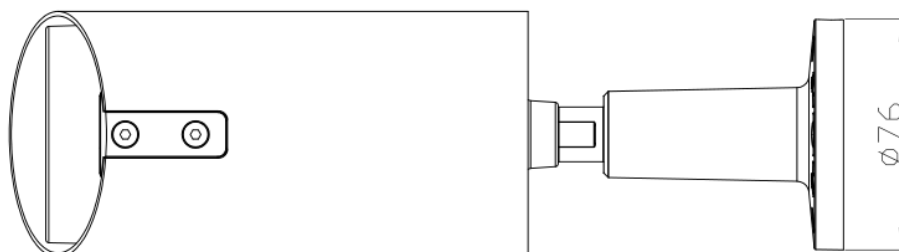

## Features:

- ❖ 1/2.8" Sony CMOS sensor
- ❖ 4K resolution 3840 x 2160P
- ❖ Low illumination 0.01Lux
- ❖ Day/Night (ICR), AWB, AGC, BLC, 2D/3D-DNR, IR-CUT
- ❖ D-WDR, Motion Detection, Privacy Mask, Mirror
- ❖ RTSP and Onvif 17.06 compatible
- ❖ H.265/H.264 dual-stream media server
- ❖ Easy-to-use P2P Cloud service
- ❖ Multi web browser, PC Client, mobile APP remote access
- ❖ Internal Microphone, reset button optional
- ❖ RJ45 100mbps network port, IEEE802.3af PoE
- ❖ SD card slot optional
- ❖ Strong water-proof housing, IP67
- ❖ 4PCS Soft & Warm Supplemental Light, Light distance:30-40M
- ❖ HD 2.8mm F1.0 lens

## Technical Specifications:

<b>Model</b>	<b>SST-DVC-PID8</b>
<b>Camera</b>	
Image Sensor	1/2.8" SONY IMX415 CMOS
Effective Pixels	3840 (H) × 2160 (V)
Electronic Shutter	AUTO, 1/25s ~ 1/100000s
Min. Illumination	0.01Lux@F1.2(AGC ON), 0Lux IR on
Day/Night	Auto/Color/(B/W)/Timing
WDR	Digital WDR
White Balance	Auto/Indoor/Outdoor
BLC	Support
DNR	2D/3D DNR
Other	Motion Detection, Privacy Mask, Mirror, flip
<b>Encode</b>	
Embedded Solution	Mstar 338Q
Video Standard	H.264/H.265
Video Resolution	Main Stream:20fps@8MP(3840x2160),30fps@6MP(3072x2048)/5MP(2592x1944)/4MP/3MP/1080P/720P,etc. Sub stream: 720x480/VGA(640x480)/360P/QVGA@30fps,etc.
Video Bitrates	512Kbps - 12Mbps, VBR/CBR
Audio Standard	G.711-u/G.711-a
OSD Overlay	Title and Time overlay
Smart Detection	Human and Vehicle Detection
<b>Leds</b>	
Leds	4PCS Soft & Warm Supplemental Light
Light Distance	30-40 M
<b>Lens</b>	
Focal length	HD 2.8mm F1.0 lens
<b>Optional Functions</b>	
Audio/SD card slot (support maximum 256GB SD card )	
<b>Network Services</b>	
Protocol	HTTP/RTSP/FTP/NFS/SMTP/DHCP/NTP, etc.
P2P	Yes
Web	IE , Firefox, etc.
Media	CMS, Android, IOS
ONVIF	17.06 compatible
<b>General</b>	
Network Port	1-RJ45, 100Mbps, POE
Power Supply	IEEE802.3af PoE, 12 VDC ± 10%
Power Consumption	< 8 W
Operating Temp.	-30°C-(+60)°C, 10%-90%RH