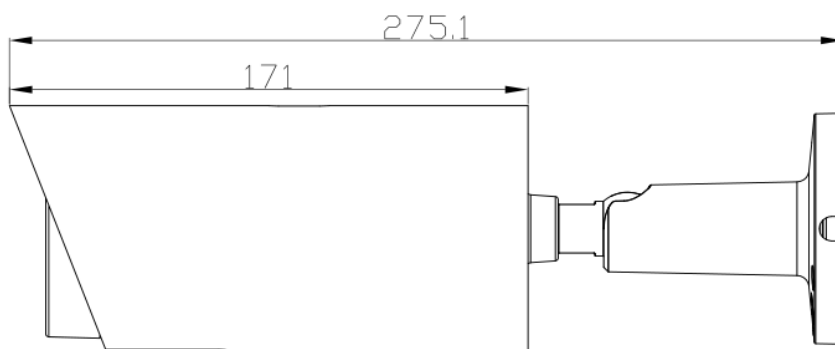

## Features:

- ❖ 1/2.8" Sony CMOS sensor
- ❖ 4K resolution 3840 x 2160P
- ❖ Low illumination 0.01Lux
- ❖ Day/Night (ICR), AWB, AGC, BLC, 2D/3D-DNR, IR-CUT
- ❖ D-WDR, Motion Detection, Privacy Mask, Mirror
- ❖ RTSP and Onvif 17.06 compatible
- ❖ H.265/H.264 dual-stream media server
- ❖ Easy-to-use P2P Cloud service
- ❖ Multi web browser, PC Client, mobile APP remote access
- ❖ Internal Microphone, reset button optional
- ❖ RJ45 100mbps network port, IEEE802.3af PoE
- ❖ SD card slot optional
- ❖ Strong water-proof housing, IP67
- ❖ 4PCS Soft & Warm Supplemental Light, Light distance:30-40M
- ❖ HD 2.8mm F1.0 lens

## Technical Specifications:

<b>Model</b>	<b>SST-DVC-PID8</b>
<b>Camera</b>	
Image Sensor	1/2.8" SONY IMX415 CMOS
Effective Pixels	3840 (H) × 2160 (V)
Electronic Shutter	AUTO, 1/25s ~ 1/100000s
Min. Illumination	0.01Lux@F1.2(AGC ON), 0Lux IR on
Day/Night	Auto/Color/(B/W)/Timing
WDR	Digital WDR
White Balance	Auto/Indoor/Outdoor
BLC	Support
DNR	2D/3D DNR
Other	Motion Detection, Privacy Mask, Mirror, flip
<b>Encode</b>	
Embedded Solution	Mstar 338Q
Video Standard	H.264/H.265
Video Resolution	Main Stream:20fps@8MP(3840x2160),30fps@6MP(3072x2048)/5MP(2592x1944)/4MP/3MP/1080P/720P,etc. Sub stream: 720x480/VGA(640x480)/360P/QVGA@30fps,etc.
Video Bitrates	512Kbps - 12Mbps, VBR/CBR
Audio Standard	G.711-u/G.711-a
OSD Overlay	Title and Time overlay
Smart Detection	Human and Vehicle Detection
<b>Leds</b>	
Leds	4PCS Soft & Warm Supplemental Light
Light Distance	30-40 M
<b>Lens</b>	
Focal length	HD 2.8mm F1.0 lens
<b>Optional Functions</b>	
Audio/SD card slot (support maximum 256GB SD card )	
<b>Network Services</b>	
Protocol	HTTP/RTSP/FTP/NFS/SMTP/DHCP/NTP, etc.
P2P	Yes
Web	IE , Firefox, etc.
Media	CMS, Android, IOS
ONVIF	17.06 compatible
<b>General</b>	
Network Port	1-RJ45, 100Mbps, POE
Power Supply	IEEE802.3af PoE, 12 VDC ± 10%
Power Consumption	< 8 W
Operating Temp.	-30°C-(+60)°C, 10%-90%RH