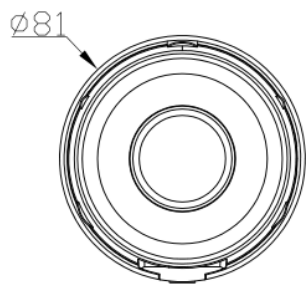

## Features:

- ❖ 1/2.8" Sony CMOS sensor
- ❖ 4K resolution 3840 x 2160P
- ❖ Low illumination 0.01Lux
- ❖ Day/Night (ICR), AWB, AGC, BLC, 2D/3D-DNR, IR-CUT
- ❖ D-WDR, Motion Detection, Privacy Mask, Mirror
- ❖ RTSP and Onvif 17.06 compatible
- ❖ H.265/H.264 dual-stream media server
- ❖ Easy-to-use P2P Cloud service
- ❖ Multi web browser, PC Client, mobile APP remote access
- ❖ Internal Microphone, reset button optional
- ❖ RJ45 100mbps network port, IEEE802.3af PoE
- ❖ SD card slot optional
- ❖ Strong water-proof housing, IP67
- ❖ 4PCS Soft & Warm Supplemental Light, Light distance:30-40M
- ❖ HD 2.8mm F1.0 lens

## Technical Specifications:

<b>Model</b>	<b>SST-DVC-PID8</b>
<b>Camera</b>	
Image Sensor	1/2.8" SONY IMX415 CMOS
Effective Pixels	3840 (H) × 2160 (V)
Electronic Shutter	AUTO, 1/25s ~ 1/100000s
Min. Illumination	0.01Lux@F1.2(AGC ON), 0Lux IR on
Day/Night	Auto/Color/(B/W)/Timing
WDR	Digital WDR
White Balance	Auto/Indoor/Outdoor
BLC	Support
DNR	2D/3D DNR
Other	Motion Detection, Privacy Mask, Mirror, flip
<b>Encode</b>	
Embedded Solution	Mstar 338Q
Video Standard	H.264/H.265
Video Resolution	Main Stream:20fps@8MP(3840x2160),30fps@6MP(3072x2048)/5MP(2592x1944)/4MP/3MP/1080P/720P,etc. Sub stream: 720x480/VGA(640x480)/360P/QVGA@30fps,etc.
Video Bitrates	512Kbps - 12Mbps, VBR/CBR
Audio Standard	G.711-u/G.711-a
OSD Overlay	Title and Time overlay
Smart Detection	Human and Vehicle Detection
<b>Leds</b>	
Leds	4PCS Soft & Warm Supplemental Light
Light Distance	30-40 M
<b>Lens</b>	
Focal length	HD 2.8mm F1.0 lens
<b>Optional Functions</b>	
Audio/SD card slot (support maximum 256GB SD card )	
<b>Network Services</b>	
Protocol	HTTP/RTSP/FTP/NFS/SMTP/DHCP/NTP, etc.
P2P	Yes
Web	IE , Firefox, etc.
Media	CMS, Android, IOS
ONVIF	17.06 compatible
<b>General</b>	
Network Port	1-RJ45, 100Mbps, POE
Power Supply	IEEE802.3af PoE, 12 VDC ± 10%
Power Consumption	< 8 W
Operating Temp.	-30°C-(+60)°C, 10%-90%RH