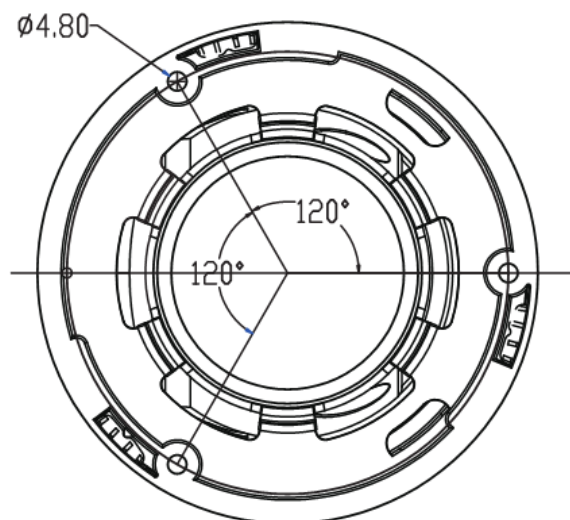

5/6MP ColorVu Motorized Turret Dome IP Camera

Model: SST-DVL-MMT6

Features:

5/6 MP Colorvu 7/24 hours Colorful View POE Waterproof Dome Turret IP camera

- ❖ 1/2.8" Sony IMX335 CMOS sensor
- ❖ Full HD resolution 2592 x 1944P
- ❖ Ultra low illumination 0.001Lux
- ❖ Day/Night (ICR), AWB, AGC, BLC, 2D/3D-DNR, IR-CUT
- ❖ D-WDR, Motion Detection, Privacy Mask, Mirror
- ❖ RTSP and Onvif 17.06 compatible
- ❖ H.265/H.264 dual-stream media server
- ❖ Easy-to-use P2P Cloud service
- ❖ Multi web browser, PC Client, mobile APP remote access
- ❖ Internal Microphone, reset button optional
- ❖ Lightning protection 4000V
- ❖ RJ45 100mbps network port, IEEE802.3af PoE
- ❖ Strong water-proof housing, IP67
- ❖ 2PCS Soft & Warm Supplemental Light, Light distance:25-30M
- ❖ HD 2.8-8mm Motorized lens

Technical Specifications:

Model	SST-DVL-MMT6
Camera	
Image Sensor	1/2.8" Sony CMOS
Effective Pixels	3072(H)*2048(V)
Electronic Shutter	AUTO, 1/25s ~ 1/100000s
Min. Illumination	0.01Lux@F1.2(AGC ON), 0Lux IR on
Day/Night	Auto/Color/(B/W)/Timing
WDR	Digital WDR
White Balance	Auto/Manual
AGC/BLC/HLC	Support
DNR	2D/3D DNR
Other	Multi-lines OSD, Motion Detection, Privacy Mask, Mirror
Encode	
Video Standard	H.264/H.265
Video Resolution	Main Stream: 25fps@6MP(3072*2048);25fps@5MP(2592x1944), 30fps@4MP/3MP/1080P/720P Sub stream: 30fps@D1/VGA/360P/CIF, etc.
Video Bitrates	64Kbps - 8Mbps, VBR/CBR
Audio Standard	G.711-u/G.711-a/AAC
Built-in Mic	Yes
Smart Event	Human Detection Vehicle Detection Motion Detection
IR Led	
IR Led	2PCS Soft & Warm Supplemental Light
IR Distance	20-30 M
Lens	
Focal length	HD 2.8-8mm Motorized lens
Optional Function	
Audio, etc.	
Network Services	
Protocol	HTTP(S)/RTSP/RTMP/FTP/NFS/SMTP/DHCP/NTP, etc.
P2P	Yes
Web	IE , Firefox 32bit ESR, etc.
Media	CMS, Android, IOS
ONVIF	17.06 compatible
General	
Network Port	1-RJ45, 100Mbps, POE
Power Supply	12 VDC ± 10%
POE	IEEE802.3af PoE
Power Consumption	< 5 W
Operating Temp.	-30°C-(+60)°C, 10%-90%RH