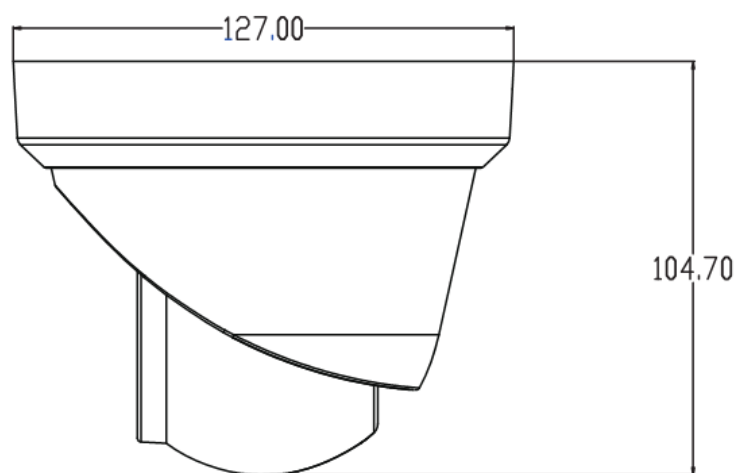

5/6MP ColorVu Motorized Turret Dome IP Camera

Model: SST-DVL-MMT6

Features:

5/6 MP Colorvu 7/24 hours Colorful View POE Waterproof Dome Turret IP camera

- ❖ 1/2.8" Sony IMX335 CMOS sensor
- ❖ Full HD resolution 2592 x 1944P
- ❖ Ultra low illumination 0.001Lux
- ❖ Day/Night (ICR), AWB, AGC, BLC, 2D/3D-DNR, IR-CUT
- ❖ D-WDR, Motion Detection, Privacy Mask, Mirror
- ❖ RTSP and Onvif 17.06 compatible
- ❖ H.265/H.264 dual-stream media server
- ❖ Easy-to-use P2P Cloud service
- ❖ Multi web browser, PC Client, mobile APP remote access
- ❖ Internal Microphone, reset button optional
- ❖ Lightning protection 4000V
- ❖ RJ45 100mbps network port, IEEE802.3af PoE
- ❖ Strong water-proof housing, IP67
- ❖ 2PCS Soft & Warm Supplemental Light, Light distance:25-30M
- ❖ HD 2.8-8mm Motorized lens

Technical Specifications:

Model	SST-DVL-MMT6
Camera	
Image Sensor	1/2.8" Sony CMOS
Effective Pixels	3072(H)*2048(V)
Electronic Shutter	AUTO, 1/25s ~ 1/100000s
Min. Illumination	0.01Lux@F1.2(AGC ON), 0Lux IR on
Day/Night	Auto/Color/(B/W)/Timing
WDR	Digital WDR
White Balance	Auto/Manual
AGC/BLC/HLC	Support
DNR	2D/3D DNR
Other	Multi-lines OSD, Motion Detection, Privacy Mask, Mirror
Encode	
Video Standard	H.264/H.265
Video Resolution	Main Stream: 25fps@6MP(3072*2048);25fps@5MP(2592x1944), 30fps@4MP/3MP/1080P/720P Sub stream: 30fps@D1/VGA/360P/CIF, etc.
Video Bitrates	64Kbps - 8Mbps, VBR/CBR
Audio Standard	G.711-u/G.711-a/AAC
Built-in Mic	Yes
Smart Event	Human Detection Vehicle Detection Motion Detection
IR Led	
IR Led	2PCS Soft & Warm Supplemental Light
IR Distance	20-30 M
Lens	
Focal length	HD 2.8-8mm Motorized lens
Optional Function	
Audio, etc.	
Network Services	
Protocol	HTTP(S)/RTSP/RTMP/FTP/NFS/SMTP/DHCP/NTP, etc.
P2P	Yes
Web	IE , Firefox 32bit ESR, etc.
Media	CMS, Android, IOS
ONVIF	17.06 compatible
General	
Network Port	1-RJ45, 100Mbps, POE
Power Supply	12 VDC ± 10%
POE	IEEE802.3af PoE
Power Consumption	< 5 W
Operating Temp.	-30°C-(+60)°C, 10%-90%RH