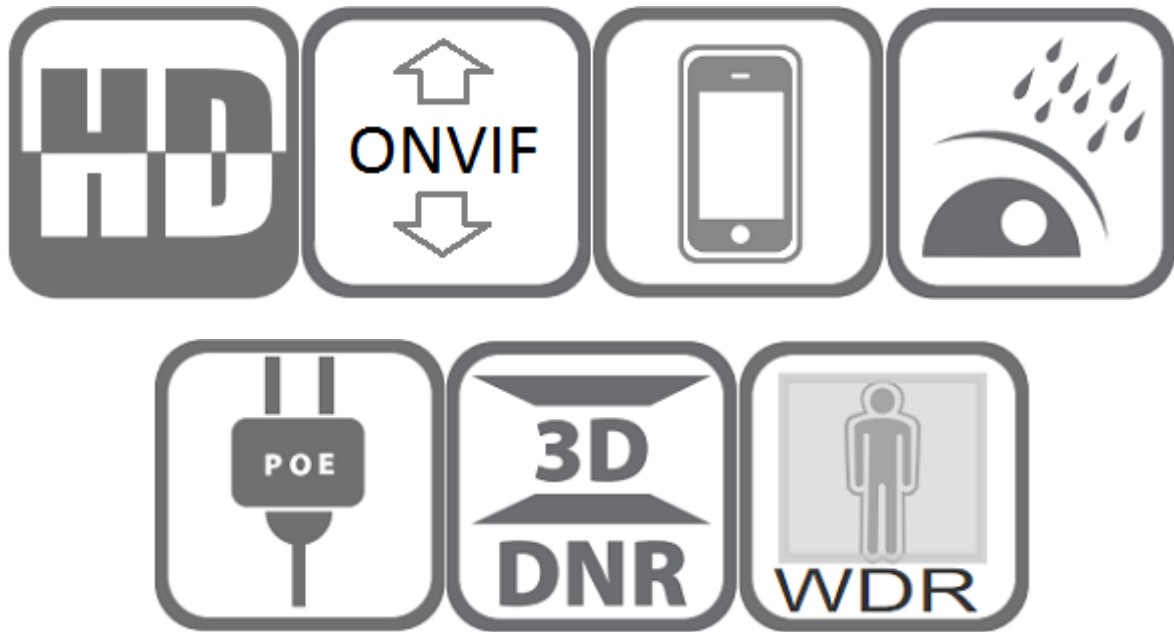

5/6MP ColorVu Motorized Turret Dome IP Camera

Model: SST-DVL-MMT6

Features:

5/6 MP Colorvu 7/24 hours Colorful View POE Waterproof Dome Turret IP camera

- ❖ 1/2.8" Sony IMX335 CMOS sensor
- ❖ Full HD resolution 2592 x 1944P
- ❖ Ultra low illumination 0.001Lux
- ❖ Day/Night (ICR), AWB, AGC, BLC, 2D/3D-DNR, IR-CUT
- ❖ D-WDR, Motion Detection, Privacy Mask, Mirror
- ❖ RTSP and Onvif 17.06 compatible
- ❖ H.265/H.264 dual-stream media server
- ❖ Easy-to-use P2P Cloud service
- ❖ Multi web browser, PC Client, mobile APP remote access
- ❖ Internal Microphone, reset button optional
- ❖ Lightning protection 4000V
- ❖ RJ45 100mbps network port, IEEE802.3af PoE
- ❖ Strong water-proof housing, IP67
- ❖ 2PCS Soft & Warm Supplemental Light, Light distance:25-30M
- ❖ HD 2.8-8mm Motorized lens

Technical Specifications:

Model	SST-DVL-MMT6
Camera	
Image Sensor	1/2.8" Sony CMOS
Effective Pixels	3072(H)*2048(V)
Electronic Shutter	AUTO, 1/25s ~ 1/100000s
Min. Illumination	0.01Lux@F1.2(AGC ON), 0Lux IR on
Day/Night	Auto/Color/(B/W)/Timing
WDR	Digital WDR
White Balance	Auto/Manual
AGC/BLC/HLC	Support
DNR	2D/3D DNR
Other	Multi-lines OSD, Motion Detection, Privacy Mask, Mirror
Encode	
Video Standard	H.264/H.265
Video Resolution	Main Stream: 25fps@6MP(3072*2048);25fps@5MP(2592x1944), 30fps@4MP/3MP/1080P/720P Sub stream: 30fps@D1/VGA/360P/CIF, etc.
Video Bitrates	64Kbps - 8Mbps, VBR/CBR
Audio Standard	G.711-u/G.711-a/AAC
Built-in Mic	Yes
Smart Event	Human Detection Vehicle Detection Motion Detection
IR Led	
IR Led	2PCS Soft & Warm Supplemental Light
IR Distance	20-30 M
Lens	
Focal length	HD 2.8-8mm Motorized lens
Optional Function	
Audio, etc.	
Network Services	
Protocol	HTTP(S)/RTSP/RTMP/FTP/NFS/SMTP/DHCP/NTP, etc.
P2P	Yes
Web	IE , Firefox 32bit ESR, etc.
Media	CMS, Android, IOS
ONVIF	17.06 compatible
General	
Network Port	1-RJ45, 100Mbps, POE
Power Supply	12 VDC ± 10%
POE	IEEE802.3af PoE
Power Consumption	< 5 W
Operating Temp.	-30°C-(+60)°C, 10%-90%RH