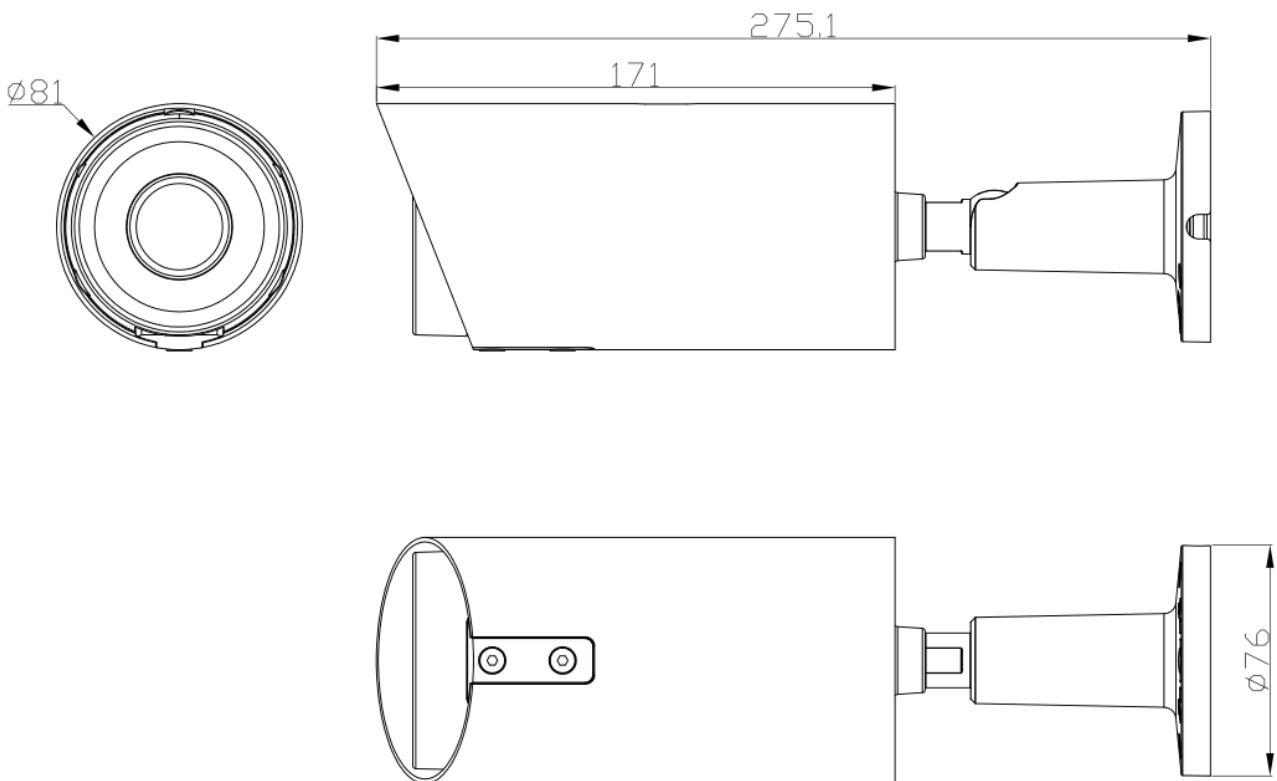

Model: SST-DVC-KLF8

8MP 4K Colorvu Motorized IP camera Human and Vehicle Detection

Features:

- 1/2.8" Sony CMOS sensor
- 4K resolution 3840 x 2160P
- Low illumination 0.01Lux
- Day/Night, AWB/MWB,BLC, HLC, 2D/3D-DNR,Shutter, IR-CUT
- D-WDR,Mirror, rotate, Defogging
- Multiply Style OSD Overlay,Motion Detection, Privacy Mask
- RTSP and Onvif 17.06 compatible with many third-party NVR
- H.264/H.265 dual-stream media server
- Easy-to-use P2P Cloud service
- Support user authentication, video data encryption
- Support Alarm Snapshot to Email and FTP
- Multiply WEB browser IE,Firefox 32bit ESR, PC Client, Mobile APP remote access
- RJ45 100mbps network port, IEEE802.3af PoE
- Lightning protection 4000V
- Strong water-proof housing, IP67
- 4PCS Soft & Warm Supplemental Light,Light distance:30-40M
- HD 2.7-13.5 mm motorized lens

Technical Specifications:

Model	SST-DVC-KLF8
Camera	
Image Sensor	1/2.8" Sony CMOS
Effective Pixels	8 megapixels
Electronic Shutter	AUTO, 1/25s ~ 1/100000s
Min. Illumination	0.01Lux@F1.2(AGC ON), 0Lux IR on
Day/Night	Auto/Color/(B/W)/Timing
WDR	Digital WDR
White Balance	Auto/Manual
BLC /HLC	Support
DNR	2D/3D DNR
Other	AGC,Motion Detection,Privacy Mask,Flip ,OSD overlay
Encode	
Video Standard	H.264/H.265
Video Resolution	MainStream:20fps@8MP(3840x2160),30fps@6MP(3072x2048)/5MP(2592x1944)/4MP/3MP/1080P/720P,etc. Sub stream: 720x480/VGA(640x480)/360P/QVGA@30fps,etc.
Video Bitrates	512Kbps - 12Mbps, VBR/CBR
Audio Standard	G.711-u/G.711-a
Built-in Mic	Yes
Built-in Speaker	NO
Smart Detection	Human and Vehicle Detection
IR Led	
IR Led	4PCS Soft & Warm Supplemental Light
IR Distance	30-40 M
Lens	
Focal length	2.7-13.5 mm motorized lens
Other Function	
PoE	
Network Services	
Protocol	HTTP/RTSP/FTP/SMTP/DHCP/NTP/NFS, etc.
P2P	Yes
Web	IE , Firefox (32bit esr), etc.
Media	CMS, Android, IOS
ONVIF	17.06 compatible
General	
Network Port	1-RJ45, 100Mbps
Power Supply	12 VDC ± 10%
Power Consumption	< 8 W
Operating Temp.	-30°C-(+60)°C, 10%-90%RH