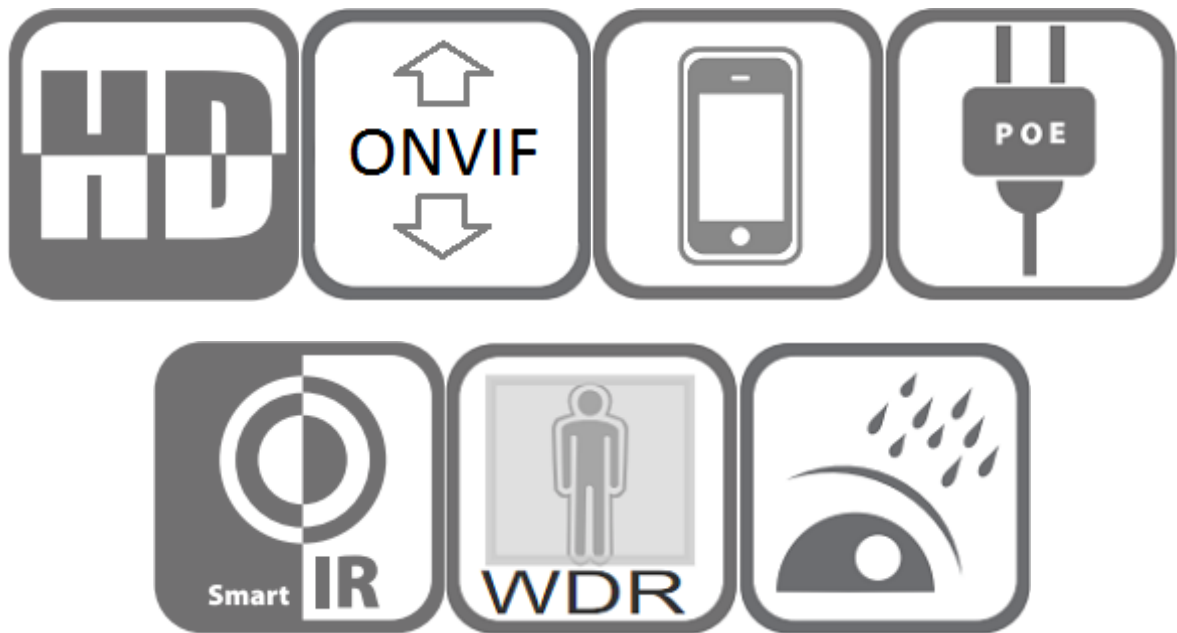

Model: SST-DVC-KLF8

8MP 4K Colorvu Motorized IP camera Human and Vehicle Detection

Features:

- 1/2.8" Sony CMOS sensor
- 4K resolution 3840 x 2160P
- Low illumination 0.01Lux
- Day/Night, AWB/MWB,BLC, HLC, 2D/3D-DNR,Shutter, IR-CUT
- D-WDR,Mirror, rotate, Defogging
- Multiply Style OSD Overlay,Motion Detection, Privacy Mask
- RTSP and Onvif 17.06 compatible with many third-party NVR
- H.264/H.265 dual-stream media server
- Easy-to-use P2P Cloud service
- Support user authentication, video data encryption
- Support Alarm Snapshot to Email and FTP
- Multiply WEB browser IE,Firefox 32bit ESR, PC Client, Mobile APP remote access
- RJ45 100mbps network port, IEEE802.3af PoE
- Lightning protection 4000V
- Strong water-proof housing, IP67
- 4PCS Soft & Warm Supplemental Light,Light distance:30-40M
- HD 2.7-13.5 mm motorized lens

Technical Specifications:

Model	SST-DVC-KLF8
Camera	
Image Sensor	1/2.8" Sony CMOS
Effective Pixels	8 megapixels
Electronic Shutter	AUTO, 1/25s ~ 1/100000s
Min. Illumination	0.01Lux@F1.2(AGC ON), 0Lux IR on
Day/Night	Auto/Color/(B/W)/Timing
WDR	Digital WDR
White Balance	Auto/Manual
BLC /HLC	Support
DNR	2D/3D DNR
Other	AGC,Motion Detection,Privacy Mask,Flip ,OSD overlay
Encode	
Video Standard	H.264/H.265
Video Resolution	MainStream:20fps@8MP(3840x2160),30fps@6MP(3072x2048)/5MP(2592x1944)/4MP/3MP/1080P/720P,etc. Sub stream: 720x480/VGA(640x480)/360P/QVGA@30fps,etc.
Video Bitrates	512Kbps - 12Mbps, VBR/CBR
Audio Standard	G.711-u/G.711-a
Built-in Mic	Yes
Built-in Speaker	NO
Smart Detection	Human and Vehicle Detection
IR Led	
IR Led	4PCS Soft & Warm Supplemental Light
IR Distance	30-40 M
Lens	
Focal length	2.7-13.5 mm motorized lens
Other Function	
PoE	
Network Services	
Protocol	HTTP/RTSP/FTP/SMTP/DHCP/NTP/NFS, etc.
P2P	Yes
Web	IE , Firefox (32bit esr), etc.
Media	CMS, Android, IOS
ONVIF	17.06 compatible
General	
Network Port	1-RJ45, 100Mbps
Power Supply	12 VDC ± 10%
Power Consumption	< 8 W
Operating Temp.	-30°C-(+60)°C, 10%-90%RH