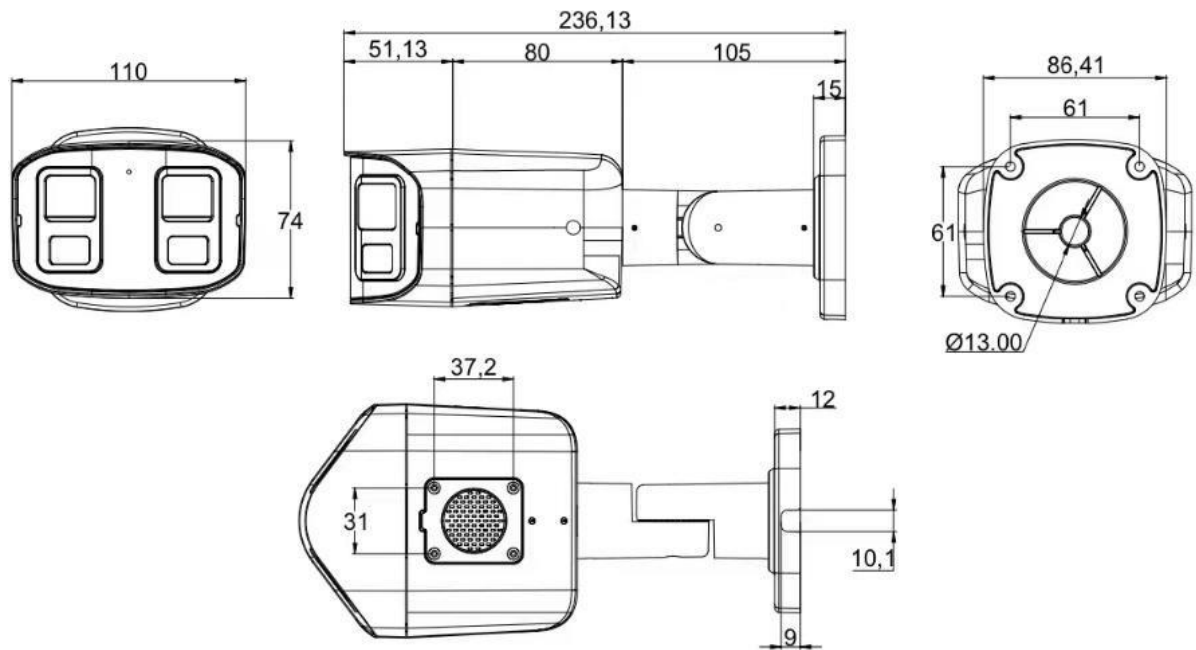

Specifications

Camera	
Image Sensor	1/2.9" GC2063 CMOS
Min. Illumination	Color: 0.05lux @(F1.6), 0 lux with IR light
Shutter Speed	1/10 s to 1/10,000 s
Slow Shutter	Yes
Day & Night	IR CUT Filter
Digital Noise Reduction	3D DNR 2D DNR
WDR	120dB
Angle Adjustment	Pan: 0° to 360°, tilt: 0° to 180°, rotate: 0° to 360°
Lens	
Focal Length	Fixed focal lens,dual lens, 4 mm
Aperture	F1.6
Focus	Fixed
Focus Length & FOV	4 mm, horizontal FOV: 170°, vertical FOV: 40°
Lens Mount	M12
Illuminator	
White Light & IR Range	Up to 30 m
Smart Supplement Light	Yes
Compression Standard	
Video Compression	Main stream: H.265+/H.265/H.264 Sub-stream: H.265+/H.265/H.264
H.264 Type	High Profile/Main Profile/Base Profile
H.265 Type	High Profile/Main Profile/Base Profile
H.265+	High Profile/Main Profile/Base Profile
Smart Feature-set	
Smart Event	Human detection
Basic Event	Motion detection
Linkage Method	Trigger recording: memory card, network storage, pre-record and post-record Trigger captured pictures uploading: FTP, HTTP, NAS, Email Trigger notification: HTTP, Email
Image	
Max. Resolution	3840 × 1080
Main Stream	50Hz: 20 fps 3840 × 1080 60Hz: 20 fps 3840 × 1080
Sub-Stream	50Hz: 20 fps 1280 x 360 60Hz: 20 fps 1280 x 360

Available Model

KV-2CD2T47G2P (4mm 170°)

Dimension

Accessory

Bracket DS-1280ZJ-S