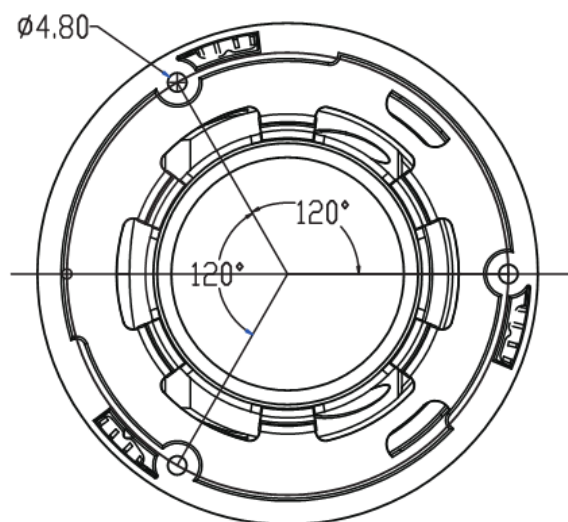

Model: SST-DVL-BOL5

5MP dual light source VCA Smart AI turret IP Camera with two way audio