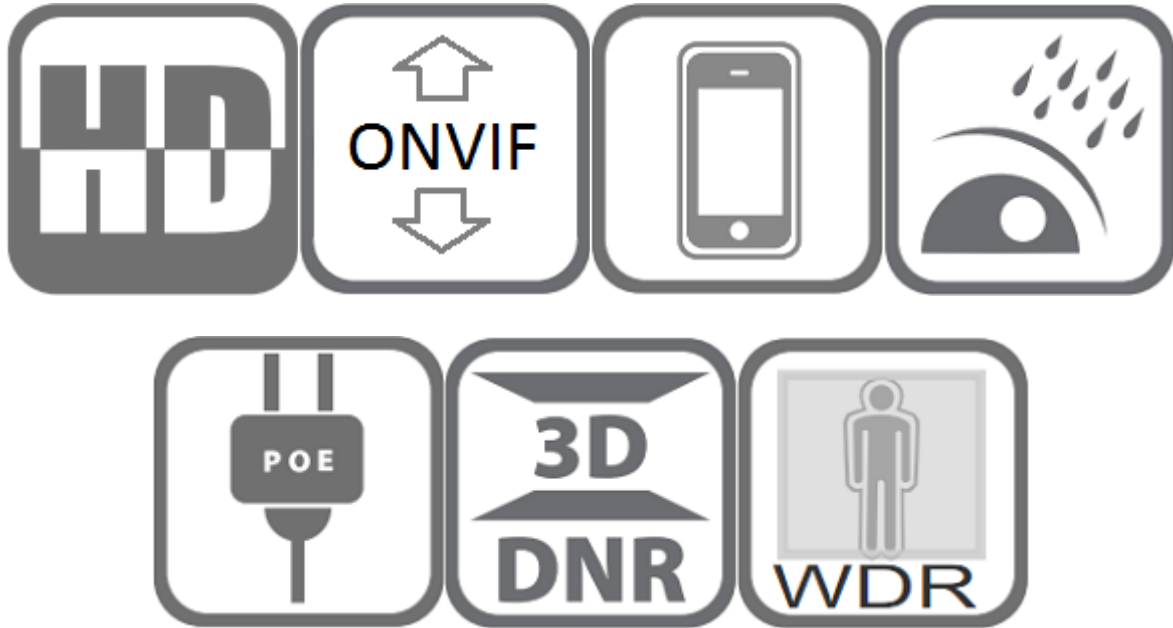

Model: SST-DVL-BOL5

5MP dual light source VCA Smart AI turret IP Camera with two way audio

Features:

- 1/2.7" 5MP CMOS sensor
- 5MP HD resolution 2880*1620@25fps Smart encoding
- Ultra low illumination 0.01Lux
- 2-Exposure Line WDR upto 100dB
- Scenes switching, Day/Night (ICR), AWB, 2D/3D-DNR, Rotation 90°
- Slow Shutter, light control, White Balance, Defog
- OSD , Privacy Mask, ROI, Watermark
- Smart Intelligent Cross Line, Enter Area, Leave Area, Intrusion, People Flow Counting, Crowd Density Monitoring
- RTSP and Onvif 17.06 compatible
- Common event Motion Detection, Tampering Alarm, Audio Detection
- H.265/H.264 three-stream media server
- Easy-to-use P2P Cloud service
- Multi web browser, PC Client, mobile APP remote access
- RJ45 100mbps network port, IEEE802.3af PoE
- Lightning protection 4000V
- Strong water-proof housing, IP67
- Two way audio, Built in Microphone and Speaker ,
- 2PCS dual Lights,IR distance:25-30M,Warm light distance:25-30M
- HD 2.8mm F1.6 lens
- SD Slot, max support 256GB TF card
- Reset button