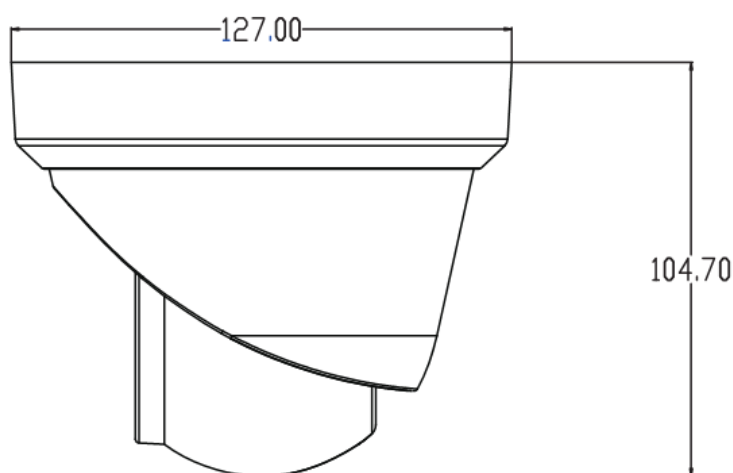

Model: SST-DVL-BOL5

5MP dual light source VCA Smart AI turret IP Camera with two way audio

Features:

- 1/2.7" 5MP CMOS sensor
- 5MP HD resolution 2880*1620@25fps Smart encoding
- Ultra low illumination 0.01Lux
- 2-Exposure Line WDR upto 100dB
- Scenes switching, Day/Night (ICR), AWB, 2D/3D-DNR, Rotation 90°
- Slow Shutter, light control, White Balance, Defog
- OSD , Privacy Mask, ROI, Watermark
- Smart Intelligent Cross Line, Enter Area, Leave Area, Intrusion, People Flow Counting, Crowd Density Monitoring
- RTSP and Onvif 17.06 compatible
- Common event Motion Detection, Tampering Alarm, Audio Detection
- H.265/H.264 three-stream media server
- Easy-to-use P2P Cloud service
- Multi web browser, PC Client, mobile APP remote access
- RJ45 100mbps network port, IEEE802.3af PoE
- Lightning protection 4000V
- Strong water-proof housing, IP67
- Two way audio, Built in Microphone and Speaker ,
- 2PCS dual Lights,IR distance:25-30M,Warm light distance:25-30M
- HD 2.8mm F1.6 lens
- SD Slot, max support 256GB TF card
- Reset button