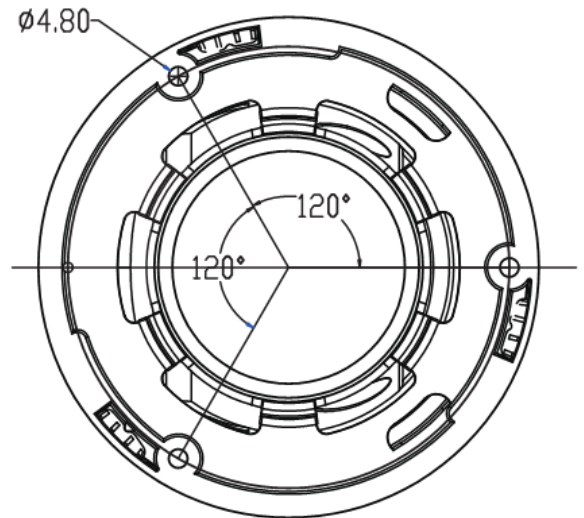

**Model: SST-DVL-BOL5-GR**

**5MP dual light source VCA Smart AI turret IP Camera with two way audio**

**Features:**

- 1/2.7" 5MP CMOS sensor
- 5MP HD resolution 2880\*1620@25fps Smart encoding
- Ultra low illumination 0.01Lux
- 2-Exposure Line WDR upto 100dB
- Scenes switching, Day/Night (ICR), AWB, 2D/3D-DNR, Rotation 90°
- Slow Shutter, light control, White Balance, Defog
- OSD , Privacy Mask, ROI, Watermark
- Smart Intelligent Cross Line, Enter Area, Leave Area, Intrusion, People Flow Counting, Crowd Density Monitoring
- RTSP and Onvif 17.06 compatible
- Common event Motion Detection, Tampering Alarm, Audio Detection
- H.265/H.264 three-stream media server
- Easy-to-use P2P Cloud service
- Multi web browser, PC Client, mobile APP remote access
- RJ45 100mbps network port, IEEE802.3af PoE
- Lightning protection 4000V
- Strong water-proof housing, IP67
- Two way audio, Built in Microphone and Speaker ,
- 2PCS dual Lights,IR distance:25-30M,Warm light distance:25-30M
- HD 2.8mm F1.6 lens
- SD Slot, max support 256GB TF card
- Reset button