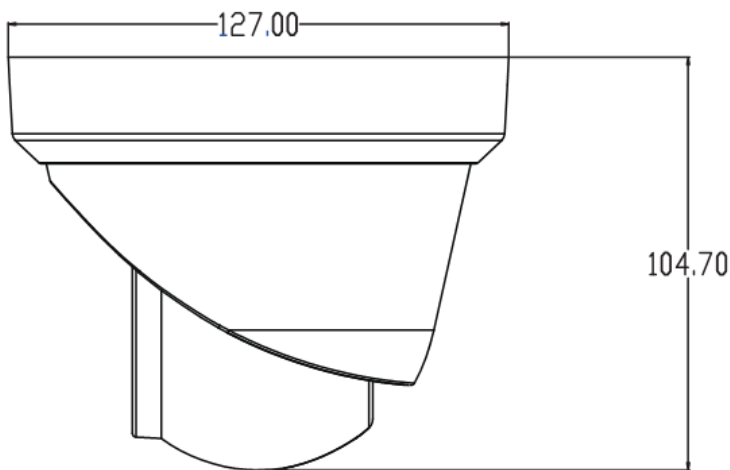

**Model: SST-DVL-BOL5-GR**

**5MP dual light source VCA Smart AI turret IP Camera with two way audio**

**Features:**

- 1/2.7" 5MP CMOS sensor
- 5MP HD resolution 2880\*1620@25fps Smart encoding
- Ultra low illumination 0.01Lux
- 2-Exposure Line WDR upto 100dB
- Scenes switching, Day/Night (ICR), AWB, 2D/3D-DNR, Rotation 90°
- Slow Shutter, light control, White Balance, Defog
- OSD , Privacy Mask, ROI, Watermark
- Smart Intelligent Cross Line, Enter Area, Leave Area, Intrusion, People Flow Counting, Crowd Density Monitoring
- RTSP and Onvif 17.06 compatible
- Common event Motion Detection, Tampering Alarm, Audio Detection
- H.265/H.264 three-stream media server
- Easy-to-use P2P Cloud service
- Multi web browser, PC Client, mobile APP remote access
- RJ45 100mbps network port, IEEE802.3af PoE
- Lightning protection 4000V
- Strong water-proof housing, IP67
- Two way audio, Built in Microphone and Speaker ,
- 2PCS dual Lights,IR distance:25-30M,Warm light distance:25-30M
- HD 2.8mm F1.6 lens
- SD Slot, max support 256GB TF card
- Reset button