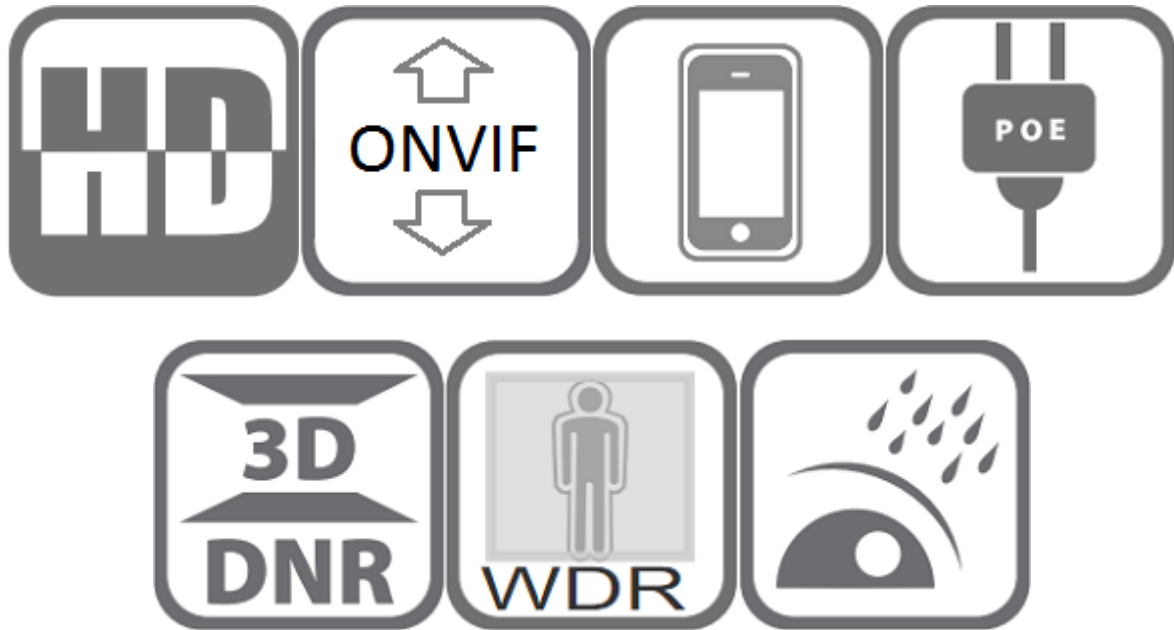

**Model: SST-DVC-RET5**

**5MP dual light source VCA Smart AI bullet IP Camera with two way audio**

**Features:**

- 1/2.7" 5MP CMOS sensor
- 5MP HD resolution 2880\*1620@25fps Smart encoding
- Ultra low illumination 0.01Lux
- 2-Exposure Line WDR upto 100dB
- Scenes switching, Day/Night (ICR), AWB, 2D/3D-DNR, Rotation 90°
- Slow Shutter, light control, White Balance, Defog
- OSD , Privacy Mask, ROI, Watermark
- Smart Intelligent Cross Line, Enter Area, Leave Area, Intrusion, People Flow Counting, Crowd Density Monitoring
- RTSP and Onvif 17.06 compatible
- Common event Motion Detection, Tampering Alarm, Audio Detection
- H.265/H.264 three-stream media server
- Easy-to-use P2P Cloud service
- Multi web browser, PC Client, mobile APP remote access
- RJ45 100mbps network port, IEEE802.3af PoE
- Lightning protection 4000V
- Strong water-proof housing, IP67
- Two way audio, Built in Microphone and Speaker ,
- 2PCS dual Lights,IR distance:25-30M,Warm light distance:25-30M
- HD 2.8mm F1.6 lens