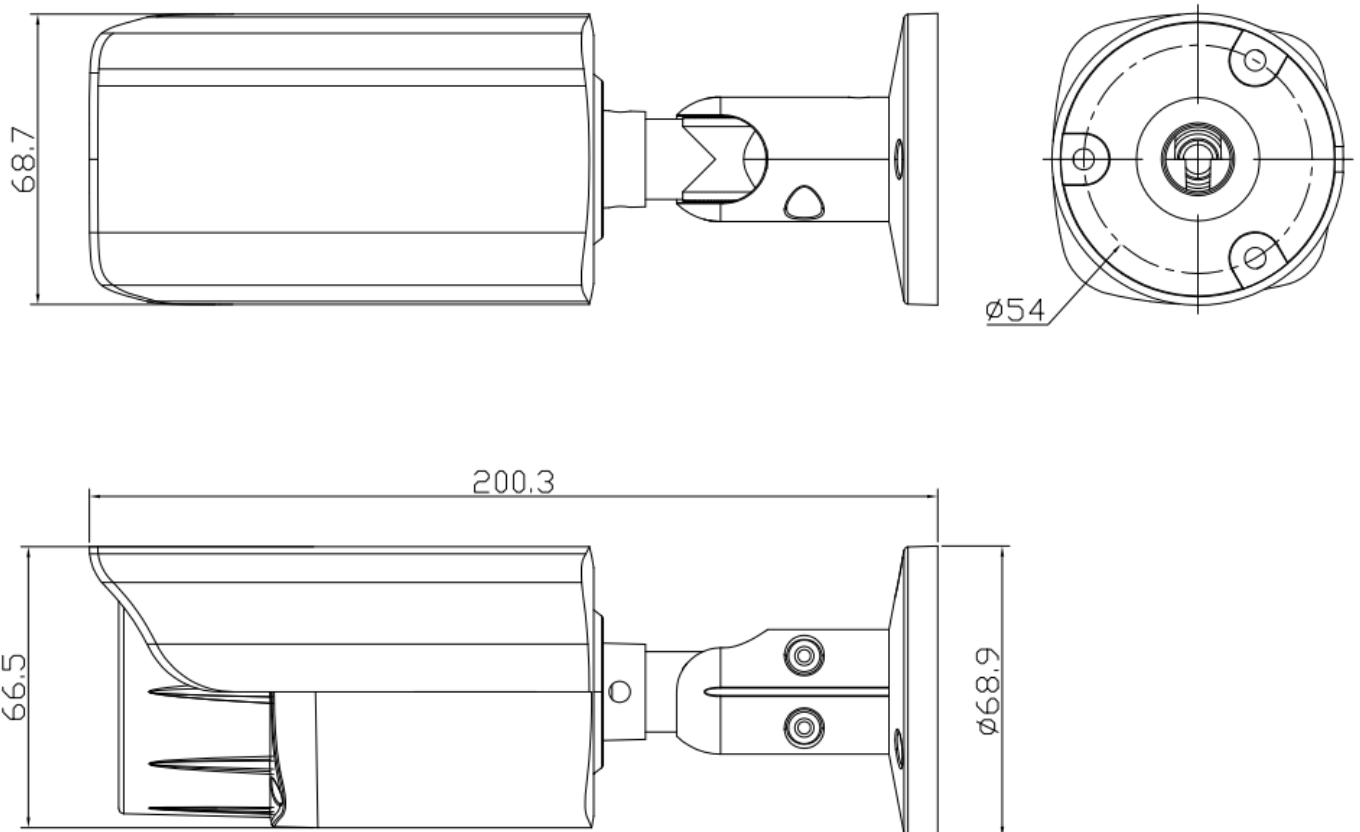

**Model: SST-DVC-RET5**

**5MP dual light source VCA Smart AI bullet IP Camera with two way audio**

**Features:**

- 1/2.7" 5MP CMOS sensor
- 5MP HD resolution 2880\*1620@25fps Smart encoding
- Ultra low illumination 0.01Lux
- 2-Exposure Line WDR upto 100dB
- Scenes switching, Day/Night (ICR), AWB, 2D/3D-DNR, Rotation 90°
- Slow Shutter, light control, White Balance, Defog
- OSD , Privacy Mask, ROI, Watermark
- Smart Intelligent Cross Line, Enter Area, Leave Area, Intrusion, People Flow Counting, Crowd Density Monitoring
- RTSP and Onvif 17.06 compatible
- Common event Motion Detection, Tampering Alarm, Audio Detection
- H.265/H.264 three-stream media server
- Easy-to-use P2P Cloud service
- Multi web browser, PC Client, mobile APP remote access
- RJ45 100mbps network port, IEEE802.3af PoE
- Lightning protection 4000V
- Strong water-proof housing, IP67
- Two way audio, Built in Microphone and Speaker ,
- 2PCS dual Lights,IR distance:25-30M,Warm light distance:25-30M
- HD 2.8mm F1.6 lens