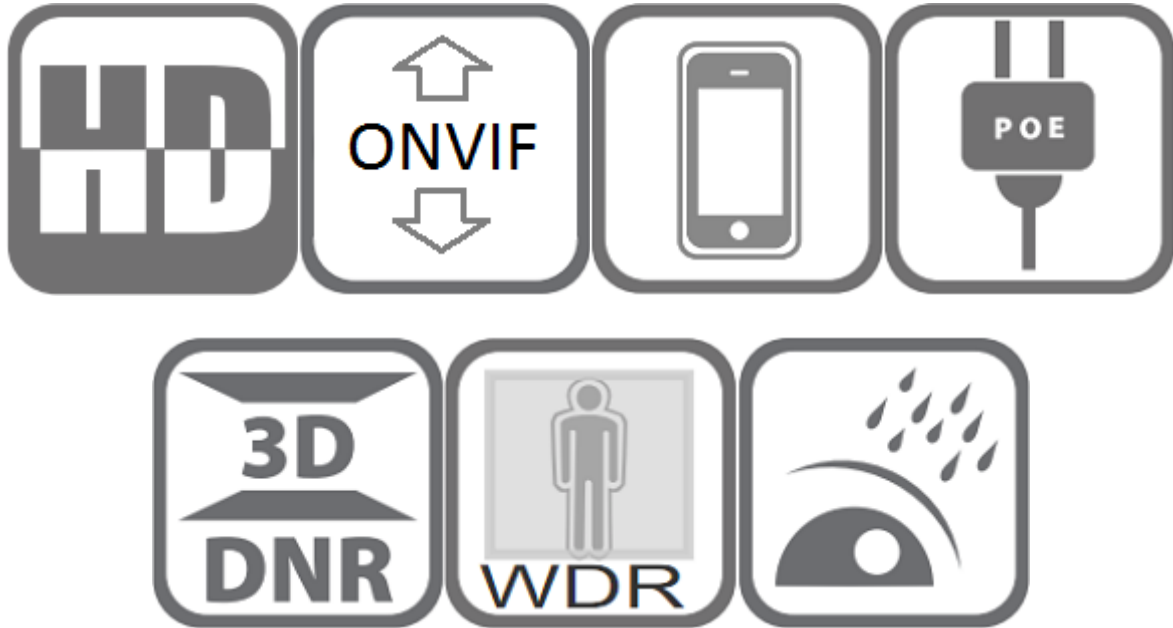

Model: SST-DVC-LKE5

5MP ColorVu VCA Smart AI Bullet IP Camera

Features:

- 1/2.7" 5MP CMOS sensor
- 5MP HD resolution 2880*1620@25fps Smart encoding
- Ultra low illumination 0.01Lux
- 2-Exposure Line WDR upto 100dB
- Scenes switching, Day/Night (ICR), AWB, 2D/3D-DNR, Rotation 90°
- Slow Shutter, light control, White Balance, Defog
- OSD , Privacy Mask, ROI, Watermark
- Smart Intelligent Cross Line, Enter Area, Leave Area, Intrusion, People Flow Counting, Crowd Density Monitoring
- RTSP and Onvif 17.06 compatible
- Common event Motion Detection, Tampering Alarm, Audio Detection
- H.265/H.264 three-stream media server
- Easy-to-use P2P Cloud service
- Multi web browser, PC Client, mobile APP remote access
- RJ45 100mbps network port, IEEE802.3af PoE
- Lightning protection 4000V
- Strong water-proof housing, IP67
- 2PCS Soft & Warm Supplemental Light,Light distance:25-30M
- HD 2.8mm F1.0 true starlight lens