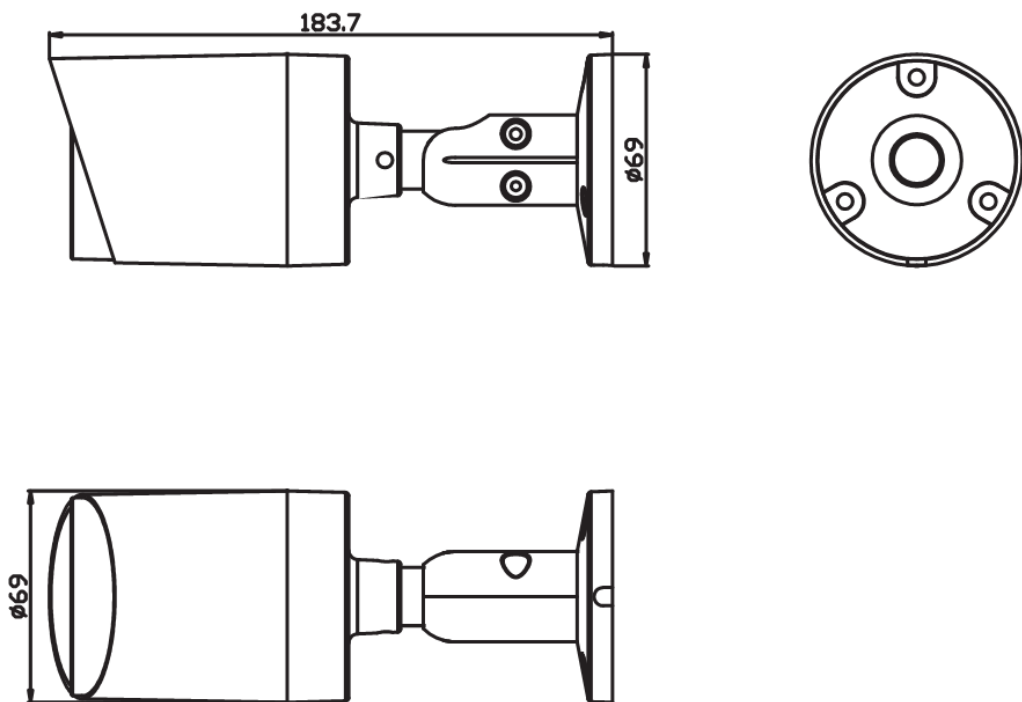

Model: SST-DVC-LKE5

5MP ColorVu VCA Smart AI Bullet IP Camera