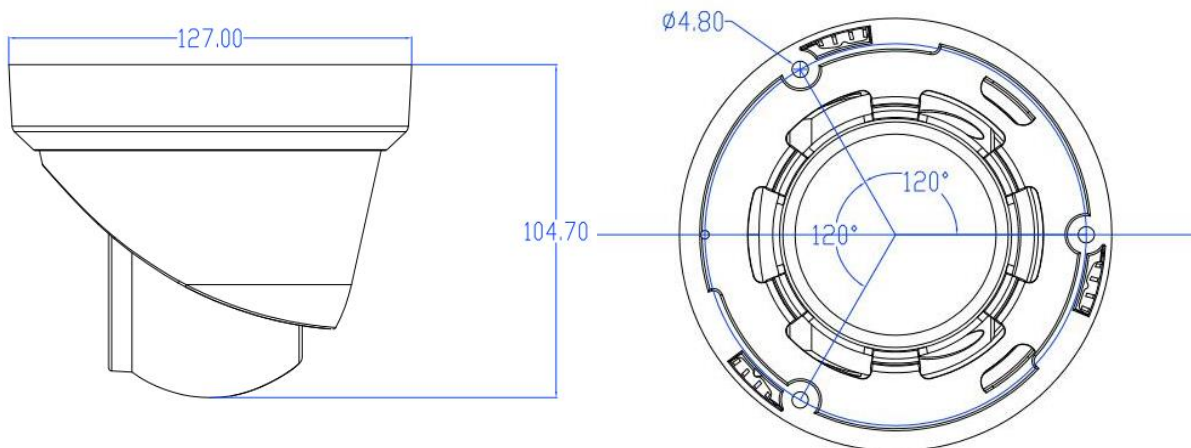

## Features:

- ❖ 4-in-1 HDCVI / HDTV/ AHD / CVBS optional output
- ❖ Full HD resolution 3480H x 2160V
- ❖ Ultra low illumination 0.01Lux@(F1.2 ,AGC On)
- ❖ Up to 300M long distance and high speed real time monitoring
- ❖ OSD menu control up the coaxial cable (UTC)
- ❖ Day/Night (ICR), AWB, AGC, 2DDNR, D-WDR, Flip
- ❖ Lightning protection 6V-15V
- ❖ Strong water-proof housing, IP67
- ❖ Support AOC at TVI mode
- ❖ 2pcs soft and warm lighting Leds, distance 20-30 meters
- ❖ 2.8 mm F1.6 true starlight lens

## Technical Specifications:

<b>Model</b>	<b>SST-COL-T-8M</b>
<b>Camera</b>	
Image Sensor	1/2.8" 8 Mega pixels CMOS
Chipset	Sony IMX415+TP3818
Effective Pixels	3840(H)×2160 (V)
Video Resolution	4K@12.5/15fps (PAL/NTSC)
Electronic Shutter	AUTO, 1/25 - 1/10,000s
Min. Illumination	0.01Lux@F1.2(AGC ON), 0Lux IR on
Video System	PAL/NTSC
Video Output	1 channel, HDCVI / HDTVI/AHD/CVBS , adjustable
Video Switch	DIP switch
Mic	Yes (TVI Mode available)
Day/Night	Auto/Color/(B/W)/EXT
WDR	Digital WDR
White Balance	ATW/Manual
AGC/BLC	Support
DNR	2D NR
OSD Menu	Multiple languages OSD menu control up the coaxial cable (UTC)
<b>IR Led</b>	
IR Led	2pcs Soft and warm lighting Leds
IR Distance	20-30 M
<b>Lens</b>	
Focal length	2.8 mm fixed lens
<b>General</b>	
Power Supply	12 VDC ± 10%
Power Consumption	< 5 W
Operating Temp.	-20°C-(+60)°C, 10%-90%RH