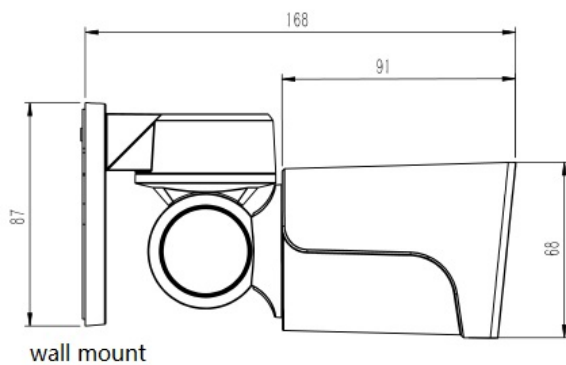

Model: SST-B-PTZ-6M

6MP 4X Optical Zoom 2-Way Audio Mini Bullet PTZ IP Camera