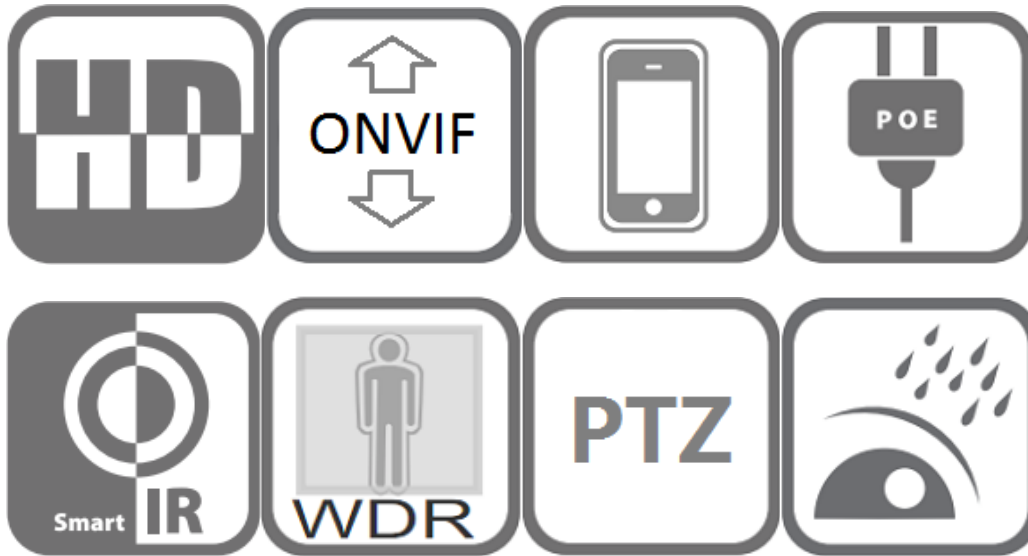

## Features:

- 1/2.8" Sony CMOS sensor
- 6 resolution 3072x2048P
- Low illumination 0.01Lux
- Network PTZ control , 4x optical zoom
- Smart Human and Vehicle Detection Alarm
- Built-in Mic and speaker, two-way audio
- Day/Night, AWB/MWB, BLC, HLC, 2D/3D-DNR, Shutter, IR-CUT
- D-WDR, Flip, Defogging
- Multiply Style OSD Overlay, Motion Detection, Privacy Mask
- RTSP and Onvif 17.06 compatible with many third-party NVR
- H.264/H.265 stream media server
- Easy-to-use P2P Cloud service
- Support user authentication, video data encryption
- Support Alarm Snapshot to Email and FTP
- Multiply WEB browser IE, Firefox, Chrome, Edge, Safari
- Free PC Client, Mobile APP remote access
- RJ45 100mbps network port, IEEE802.3af 48v PoE
- Lightning protection 4000V
- Strong metal water-proof housing, IP66
- Strong water-proof housing, IP65
- 6 pcs SMD Array IR Leds, IR distance 30-40 meters
- HD 2.8– 12 mm Auto Focus Motorized lens