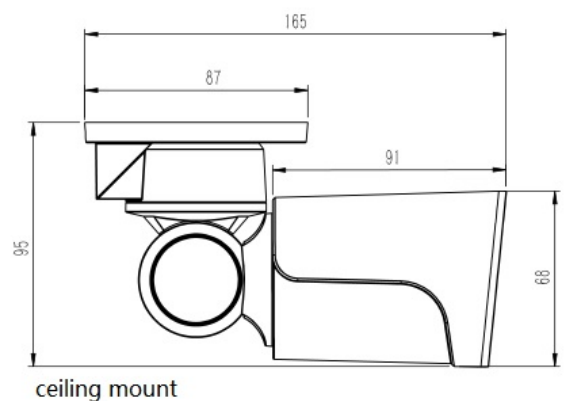

Model: SST-B-PTZ-6M

6MP 4X Optical Zoom 2-Way Audio Mini Bullet PTZ IP Camera