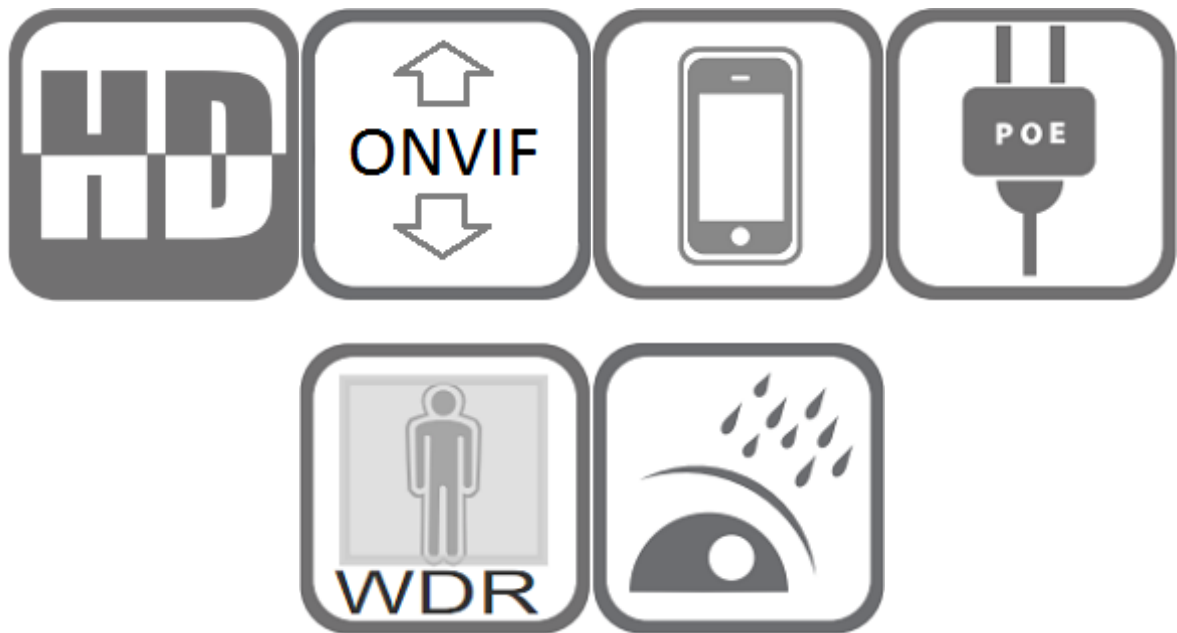

Model: SST-COL-PANO-4M

4MP dual-lens dual-light Two-way Audio Human Detection IP Camera

Features:

- 1/2.9" CMOS sensor
- 4MP wide-view resolution 3840 x 1080P (32:9)
- 170 ° wide-angle
- Low illumination 0.01Lux
- Day/Night, AWB/MWB, BLC, HLC, 2D/3D-DNR, Shutter,
- D-WDR, Mirror , Defogging
- Multiply Style OSD Overlay, Motion Detection, Privacy Mask
- H.264/H.265 dual-stream media server
- Easy-to-use P2P Cloud service
- Support user authentication, video data encryption
- Support Alarm Snapshot to Email and FTP
- Multiply WEB browser IE, Firefox 32bit ESR, PC Client, Mobile APP remote access
- RJ45 100mbps network port, IEEE802.3af PoE
- Lightning protection 4000V
- Strong water-proof housing, IP66
- 2 pcs Warm light + 2 pcs IR led distance 20-30 meters
- F1.6 3.6 mm fixed lens
- Built-in Mic and speaker two-way audio

Technical Specifications:

Model	SST-COL-PANO-4MP
Camera	
Image Sensor	1/2.9" GC2063 CMOS x2
Effective Pixels	4 megapixels
Electronic Shutter	AUTO, 1/25s ~ 1/100000s
Min. Illumination	0.01Lux@F1.2(AGC ON)
Day/Night	Auto/Color/(B/W)/Timing
WDR	Digital WDR
White Balance	Auto/Manual
BLC /HLC	Support
DNR	2D/3D DNR
Other	AGC,Motion Detection,Privacy Mask,Flip ,OSD overlay
Encode	
Video Standard	H.264/H.265/H.265+
Video Resolution	MainStream:20fps@3840x1080P Sub stream: 20fps@1280x360
Video Bitrates	512Kbps - 8Mbps, VBR/CBR
Audio Standard	G.711-u/G.711-a/AAC
Built-in Mic	Yes
Built-in Speaker	Yes Two-way audio
Smart Detection	Human Detection
Led	
Led	2pcs warm-light Led + 2pcs IR Led
Distance	20-30 M
Lens	
Focal length	F1.6 3.6 mm fixed lens
FOV	170°
Other Function	
PoE, Reset, SD-Slot	
Network Services	
Protocol	HTTP/RTSP/FTP/SMTP/DHCP/NTP/NFS, etc.
P2P	Yes
Web	IE , Firefox (32bit esr), etc.
Media	CMS, Android, IOS
ONVIF	17.06 compatible
General	
Network Port	1-RJ45, 100Mbps, POE optional
Power Supply	12 VDC ± 10%
Power Consumption	< 10 W
Operating Temp.	-30°C-(+60)°C, 10%-90%RH