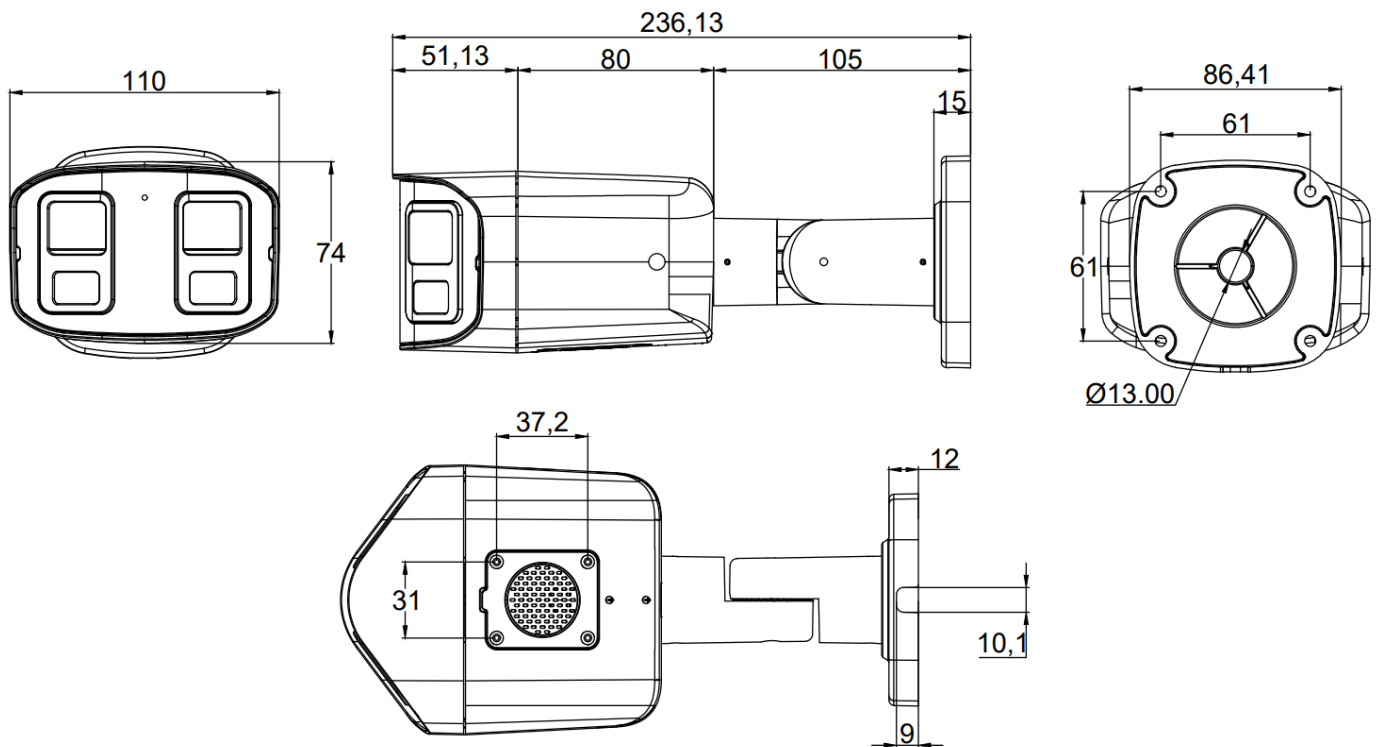

Model: SST-COL-PANO-4M

4MP dual-lens dual-light Two-way Audio Human Detection IP Camera

Features:

- 1/2.9" CMOS sensor
- 4MP wide-view resolution 3840 x 1080P (32:9)
- 170 ° wide-angle
- Low illumination 0.01Lux
- Day/Night, AWB/MWB, BLC, HLC, 2D/3D-DNR, Shutter,
- D-WDR, Mirror , Defogging
- Multiply Style OSD Overlay, Motion Detection, Privacy Mask
- H.264/H.265 dual-stream media server
- Easy-to-use P2P Cloud service
- Support user authentication, video data encryption
- Support Alarm Snapshot to Email and FTP
- Multiply WEB browser IE, Firefox 32bit ESR, PC Client, Mobile APP remote access
- RJ45 100mbps network port, IEEE802.3af PoE
- Lightning protection 4000V
- Strong water-proof housing, IP66
- 2 pcs Warm light + 2 pcs IR led distance 20-30 meters
- F1.6 3.6 mm fixed lens
- Built-in Mic and speaker two-way audio

Technical Specifications:

Model	SST-COL-PANO-4MP
Camera	
Image Sensor	1/2.9" GC2063 CMOS x2
Effective Pixels	4 megapixels
Electronic Shutter	AUTO, 1/25s ~ 1/100000s
Min. Illumination	0.01Lux@F1.2(AGC ON)
Day/Night	Auto/Color/(B/W)/Timing
WDR	Digital WDR
White Balance	Auto/Manual
BLC /HLC	Support
DNR	2D/3D DNR
Other	AGC,Motion Detection,Privacy Mask,Flip ,OSD overlay
Encode	
Video Standard	H.264/H.265/H.265+
Video Resolution	MainStream:20fps@3840x1080P Sub stream: 20fps@1280x360
Video Bitrates	512Kbps - 8Mbps, VBR/CBR
Audio Standard	G.711-u/G.711-a/AAC
Built-in Mic	Yes
Built-in Speaker	Yes Two-way audio
Smart Detection	Human Detection
Led	
Led	2pcs warm-light Led + 2pcs IR Led
Distance	20-30 M
Lens	
Focal length	F1.6 3.6 mm fixed lens
FOV	170°
Other Function	
PoE, Reset, SD-Slot	
Network Services	
Protocol	HTTP/RTSP/FTP/SMTP/DHCP/NTP/NFS, etc.
P2P	Yes
Web	IE , Firefox (32bit esr), etc.
Media	CMS, Android, IOS
ONVIF	17.06 compatible
General	
Network Port	1-RJ45, 100Mbps, POE optional
Power Supply	12 VDC ± 10%
Power Consumption	< 10 W
Operating Temp.	-30°C-(+60)°C, 10%-90%RH