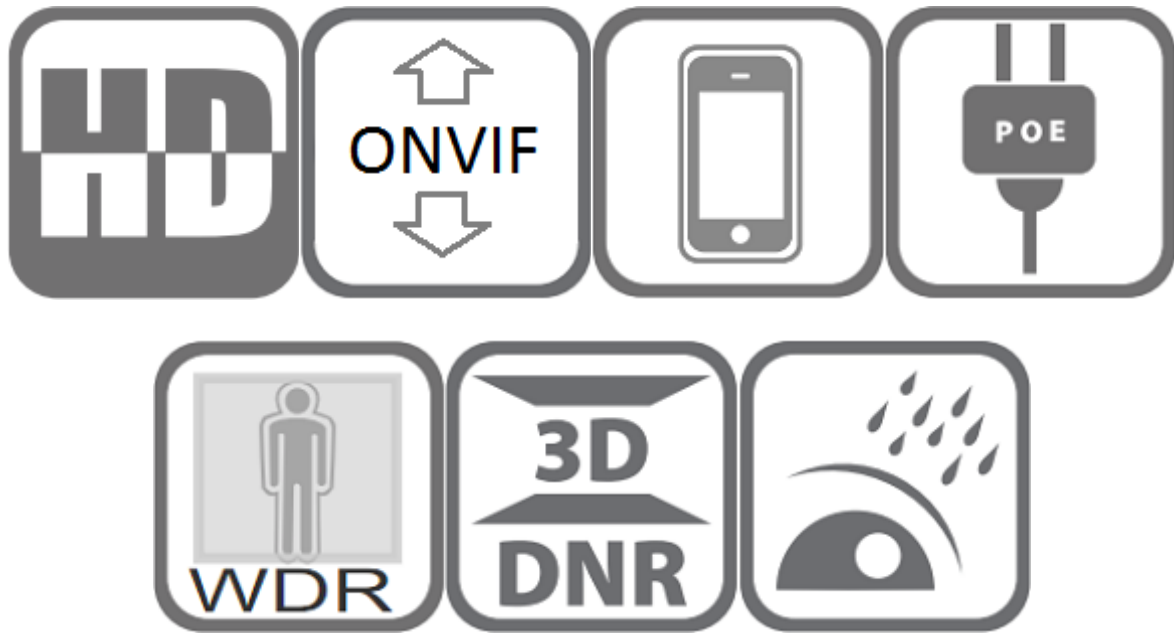

Model: SST-IR-150-6M

6MP Human & Vehicle Detection IR 2.1mm Wide-angle Turret PoE IP Camera

Features:

- ❖ 1/2.8" Sony IMX335 CMOS sensor
- ❖ 6MP HD resolution 3072 x 2048 output
- ❖ Ultra low illumination 0.01Lux
- ❖ Day/Night (ICR), AWB, 2D/3D-DNR, IR-CUT
- ❖ D-WDR, Motion Detection, Human/Vehicle Detection, Privacy Mask, Flip
- ❖ RTSP and Onvif 17.06 compatible
- ❖ H.265/H.264 dual-stream media server
- ❖ Easy-to-use P2P Cloud service
- ❖ Multi web browser, PC Client, mobile APP remote access
- ❖ RJ45 100mbps network port, IEEE802.3af PoE
- ❖ Lightning protection 4000V
- ❖ Strong water-proof housing, IP66
- ❖ 2 pcs Array IR LEDs, IR distance 20-30 meters
- ❖ HD 2.1 mm Wide-angle Lens