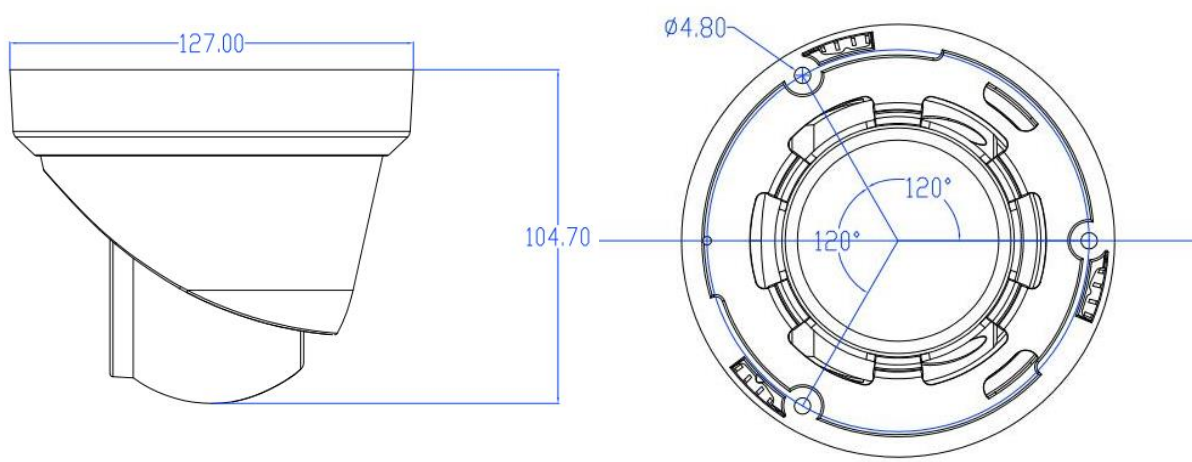

Model: SST-IR-150-6M

6MP Human & Vehicle Detection IR 2.1mm Wide-angle Turret PoE IP Camera

Features:

- ❖ 1/2.8" Sony IMX335 CMOS sensor
- ❖ 6MP HD resolution 3072 x 2048 output
- ❖ Ultra low illumination 0.01Lux
- ❖ Day/Night (ICR), AWB, 2D/3D-DNR, IR-CUT
- ❖ D-WDR, Motion Detection, Human/Vehicle Detection, Privacy Mask, Flip
- ❖ RTSP and Onvif 17.06 compatible
- ❖ H.265/H.264 dual-stream media server
- ❖ Easy-to-use P2P Cloud service
- ❖ Multi web browser, PC Client, mobile APP remote access
- ❖ RJ45 100mbps network port, IEEE802.3af PoE
- ❖ Lightning protection 4000V
- ❖ Strong water-proof housing, IP66
- ❖ 2 pcs Array IR LEDs, IR distance 20-30 meters
- ❖ HD 2.1 mm Wide-angle Lens