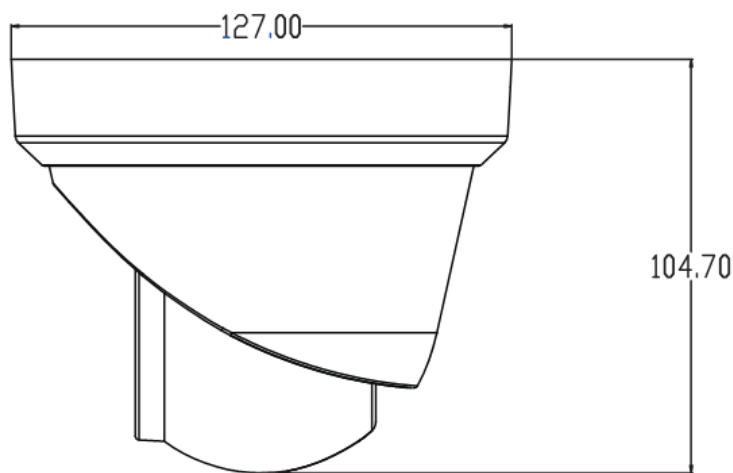

8MP 4K Wide angle 2.1mm Lens Turret Dome IP Camera

Model: SST-IR-150-8M

Features:

- ❖ 1/2.8" Sony CMOS sensor
- ❖ 4K resolution 3840 x 2160P
- ❖ Low illumination 0.01Lux
- ❖ Day/Night (ICR), AWB, AGC, BLC, 2D/3D-DNR, IR-CUT
- ❖ D-WDR, Motion Detection, Privacy Mask, Mirror
- ❖ RTSP and Onvif 17.06 compatible
- ❖ H.265/H.264 dual-stream media server
- ❖ Easy-to-use P2P Cloud service
- ❖ Multi web browser, PC Client, mobile APP remote access
- ❖ Internal Microphone, reset button optional
- ❖ Lightning protection 4000V
- ❖ RJ45 100mbps network port, IEEE802.3af PoE
- ❖ Strong water-proof housing, IP67
- ❖ 2pcs Array LEDs, IR distance 20-30 meters
- ❖ HD 2.1 mm fixed lens optional