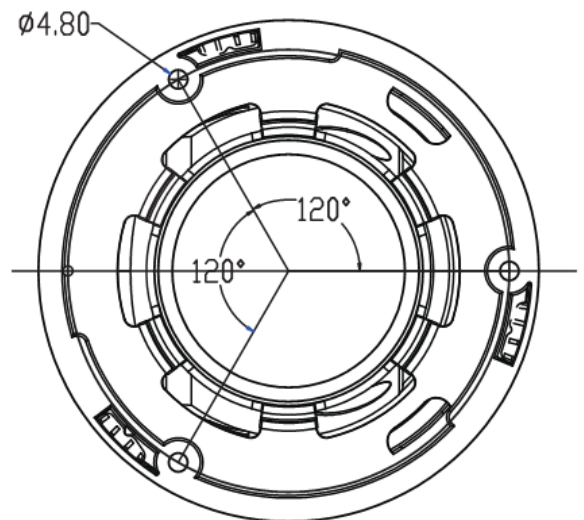

8MP 4K Wide angle 2.1mm Lens Turret Dome IP Camera

Model: SST-IR-150-8M

Features:

- ❖ 1/2.8" Sony CMOS sensor
- ❖ 4K resolution 3840 x 2160P
- ❖ Low illumination 0.01Lux
- ❖ Day/Night (ICR), AWB, AGC, BLC, 2D/3D-DNR, IR-CUT
- ❖ D-WDR, Motion Detection, Privacy Mask, Mirror
- ❖ RTSP and Onvif 17.06 compatible
- ❖ H.265/H.264 dual-stream media server
- ❖ Easy-to-use P2P Cloud service
- ❖ Multi web browser, PC Client, mobile APP remote access
- ❖ Internal Microphone, reset button optional
- ❖ Lightning protection 4000V
- ❖ RJ45 100mbps network port, IEEE802.3af PoE
- ❖ Strong water-proof housing, IP67
- ❖ 2pcs Array LEDs, IR distance 20-30 meters
- ❖ HD 2.1 mm fixed lens optional