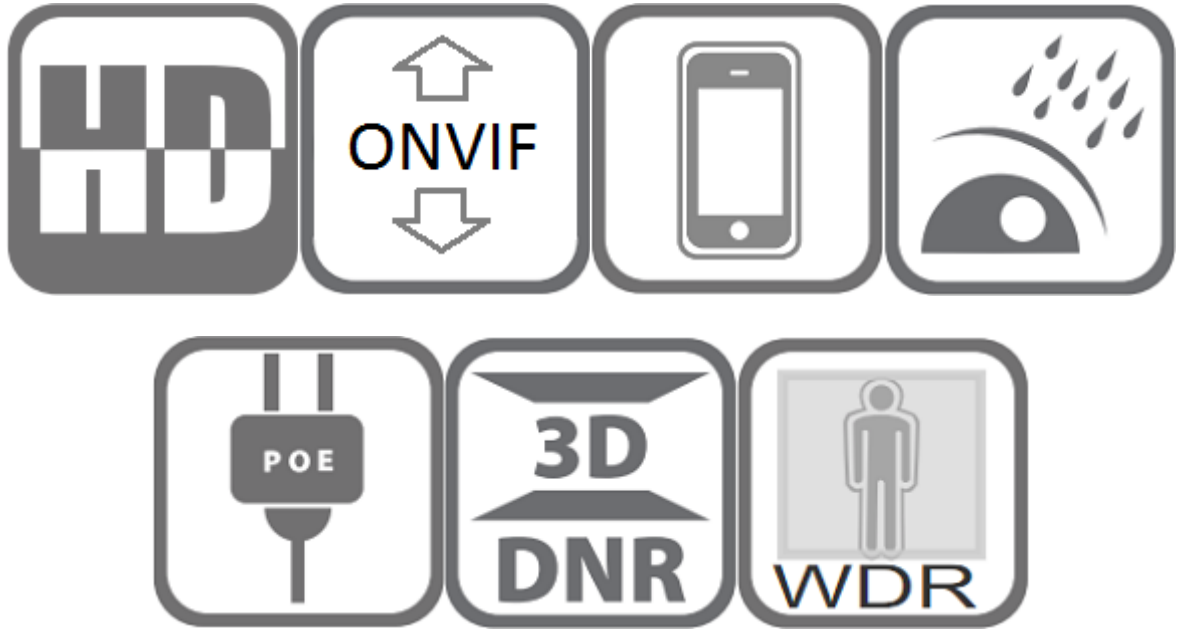

8MP 4K Wide angle 2.1mm Lens Turret Dome IP Camera

Model: SST-IR-150-8M

Features:

- ❖ 1/2.8" Sony CMOS sensor
- ❖ 4K resolution 3840 x 2160P
- ❖ Low illumination 0.01Lux
- ❖ Day/Night (ICR), AWB, AGC, BLC, 2D/3D-DNR, IR-CUT
- ❖ D-WDR, Motion Detection, Privacy Mask, Mirror
- ❖ RTSP and Onvif 17.06 compatible
- ❖ H.265/H.264 dual-stream media server
- ❖ Easy-to-use P2P Cloud service
- ❖ Multi web browser, PC Client, mobile APP remote access
- ❖ Internal Microphone, reset button optional
- ❖ Lightning protection 4000V
- ❖ RJ45 100mbps network port, IEEE802.3af PoE
- ❖ Strong water-proof housing, IP67
- ❖ 2pcs Array LEDs, IR distance 20-30 meters
- ❖ HD 2.1 mm fixed lens optional