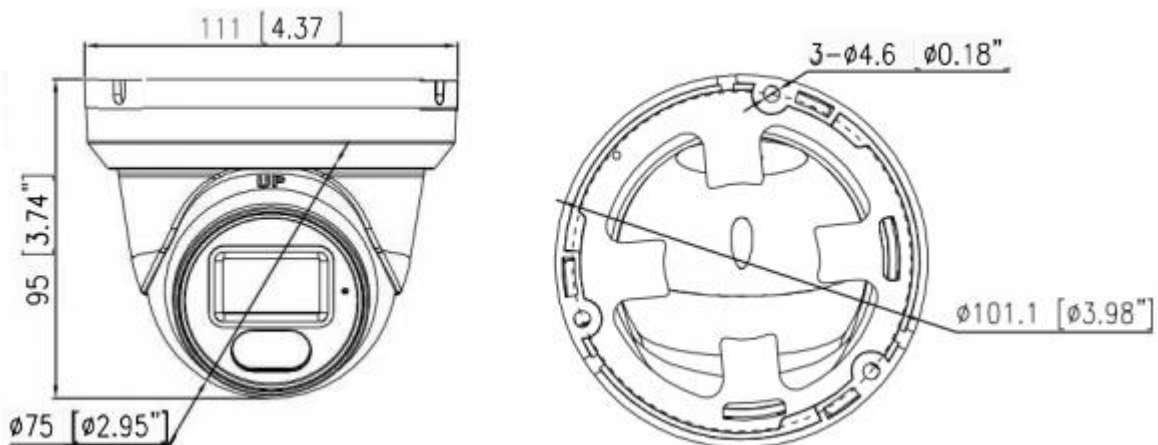

Model: SST-COL-24H-4M

4MP Ultra Color View IP MINI IP66 Turret Camera