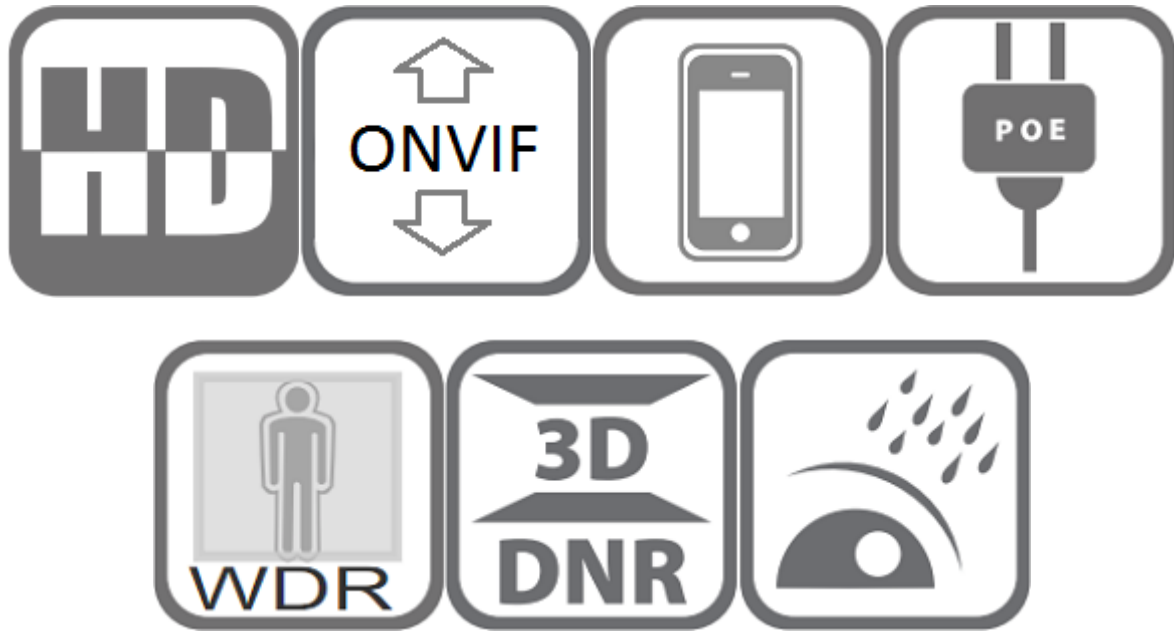

Model: SST-COL-24H-4M

4MP Ultra Color View IP MINI IP66 Turret Camera

Features:

- ❖ 1/3" CMOS sensor
- ❖ 4MP HD resolution output
- ❖ Ultra low illumination 0.01Lux
- ❖ Day/Night (ICR), AWB, 2D/3D-DNR, IR-CUT
- ❖ D-WDR, Motion Detection, Human Detection, Privacy Mask, Flip
- ❖ RTSP and Onvif 17.06 compatible
- ❖ H.265/H.264 dual-stream media server
- ❖ Easy-to-use P2P Cloud service
- ❖ Multi web browser, PC Client, mobile APP remote access
- ❖ RJ45 100mbps network port, IEEE802.3af PoE
- ❖ Lightning protection 4000V
- ❖ Strong water-proof housing, IP66
- ❖ 2pcs Warm lights, distance 20-30 meters
- ❖ 2.8 mm F1.0 fixed lens
- ❖ Built in microphone Optional