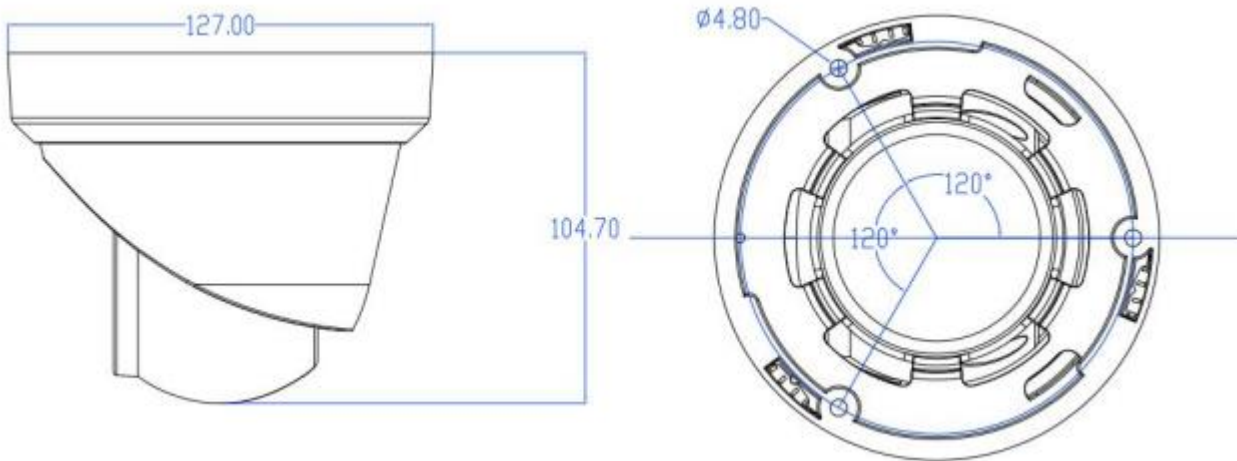

**Model: SST-DUAL-T-6M**

**6MP H.265 Dual Light Fixed Lens IP 66 MIC PoE IP Camera**

## Features:

- ❖ 1/3" CMOS sensor
- ❖ 6MP HD resolution output
- ❖ Ultra low illumination 0.01Lux
- ❖ Day/ Night (ICR), AWR, 2D/3D-DNR, IR-CUT
- ❖ D-WDR, Motion Detection, Human and Vehicle Detection, Privacy Mask, Flip
- ❖ RTSP and Onvif 17.06 compatible
- ❖ H.265/ H.264 dual-stream media server
- ❖ Easy-to-use P2P Cloud service
- ❖ Multi web browser, PC Client, mobile APP remote access
- ❖ RJ45 100mbps network port, IEEE802.3af PoE
- ❖ Lightning protection 4000V
- ❖ Strong water-proof housing, IP66
- ❖ 2pcs IR&Warm lights, distance 20-30 meters
- ❖ 2.8 mm F1.6 fixed lens
- ❖ Microphone optional