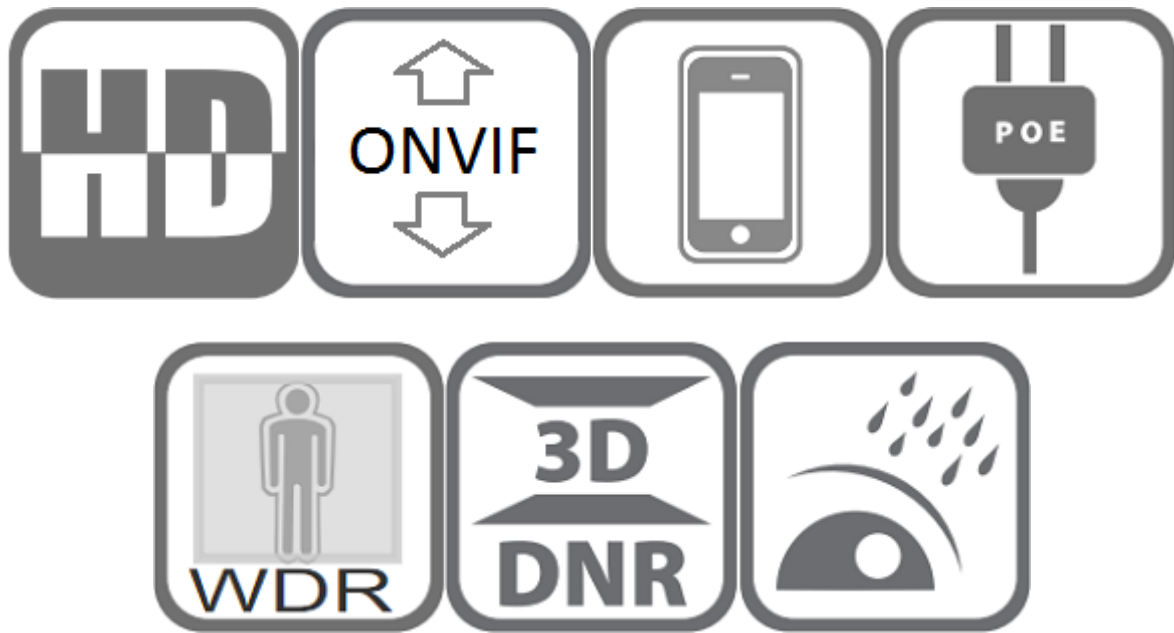

## Features:

- ❖ 1/3" CMOS sensor
- ❖ 6MP HD resolution output
- ❖ Ultra low illumination 0.01Lux
- ❖ Day/ Night (ICR), AWR, 2D/3D-DNR, IR-CUT
- ❖ D-WDR, Motion Detection, Human and Vehicle Detection, Privacy Mask, Flip
- ❖ RTSP and Onvif 17.06 compatible
- ❖ H.265/ H.264 dual-stream media server
- ❖ Easy-to-use P2P Cloud service
- ❖ Multi web browser, PC Client, mobile APP remote access
- ❖ RJ45 100mbps network port, IEEE802.3af PoE
- ❖ Lightning protection 4000V
- ❖ Strong water-proof housing, IP66
- ❖ 2pcs IR&Warm lights, distance 20-30 meters
- ❖ 2.8 mm F1.6 fixed lens
- ❖ Microphone optional