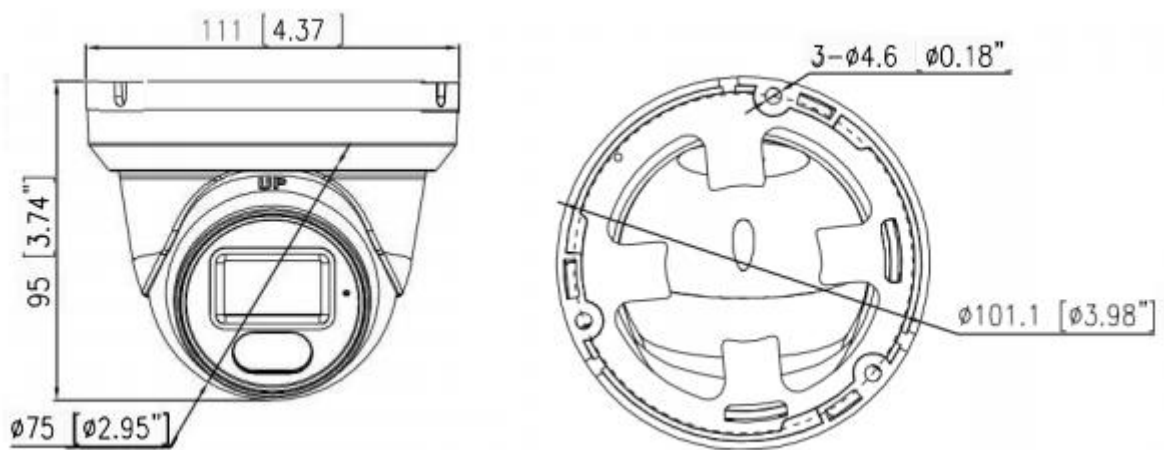

Model: SST-COL-24H-8M

8MP UHD 24/7 Colorful Imaging Turret PoE IP Camera

Features:

- ❖ 1/2.7" CMOS sensor
- ❖ 8MP HD resolution 3840×2160 4K output
- ❖ Ultra low illumination 0.01Lux
- ❖ Day/Night (ICR), AWB, 2D/3D-DNR, IR-CUT
- ❖ D-WDR, Motion Detection, Privacy Mask, Flip
- ❖ RTSP and Onvif 17.06 compatible
- ❖ H.265/H.264 dual-stream media server
- ❖ Easy-to-use P2P Cloud service
- ❖ Multi web browser, PC Client, mobile APP remote access
- ❖ RJ45 100mbps network port, IEEE802.3af PoE
- ❖ Lightning protection 4000V
- ❖ Strong water-proof housing, IP67
- ❖ 2pcs Warm light Leds, Warm light distance 20-30 meters
- ❖ HD 2.8mm F1.0 Lens