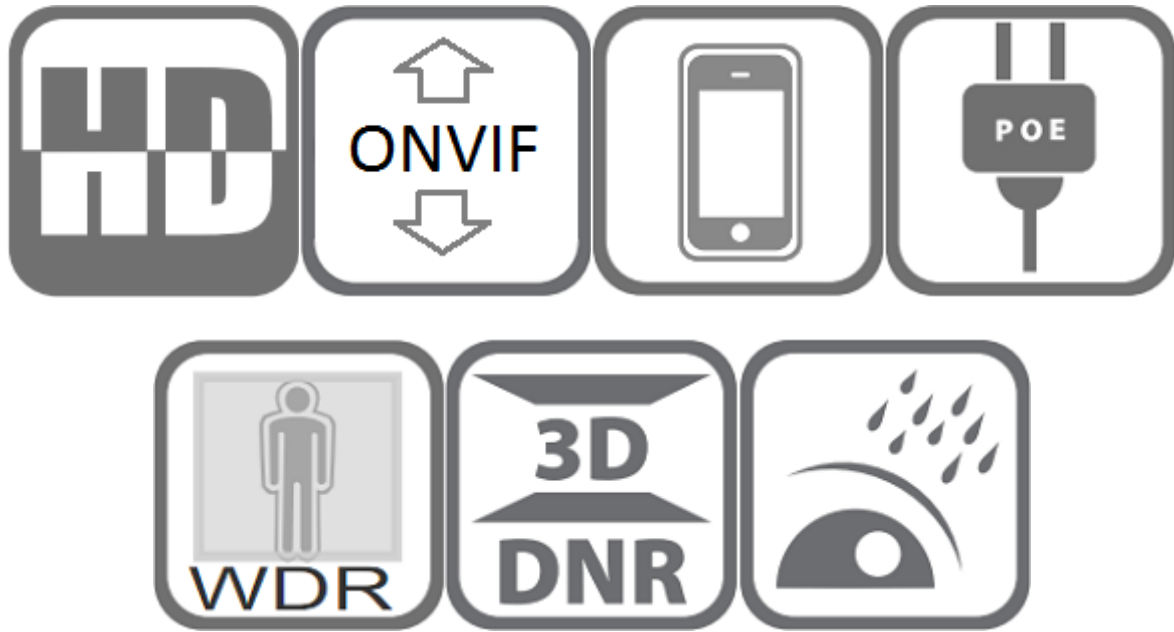

## Features:

- ❖ 1/2.8" Sony IMX307 CMOS sensor
- ❖ Full HD resolution 1920 x 1080P
- ❖ Ultra low illumination 0.001Lux
- ❖ Day/Night (ICR), AWB, 2D/3D-DNR, IR-CUT
- ❖ D-WDR, Motion Detection, Human Detection, Privacy Mask, Flip
- ❖ RTSP and Onvif 17.06 compatible
- ❖ H.265/H.264 dual-stream media server
- ❖ Easy-to-use P2P Cloud service
- ❖ Multi web browser, PC Client, mobile APP remote access
- ❖ RJ45 100mbps network port, IEEE802.3af PoE
- ❖ Lightning protection 4000V
- ❖ Strong water-proof housing, IP67
- ❖ 1pc IR & blue flashing&1pc Warm-light Led
- ❖ HD 2.8mm F1.0 fixed lens
- ❖ Two-Way audio, SD slot,Reset button