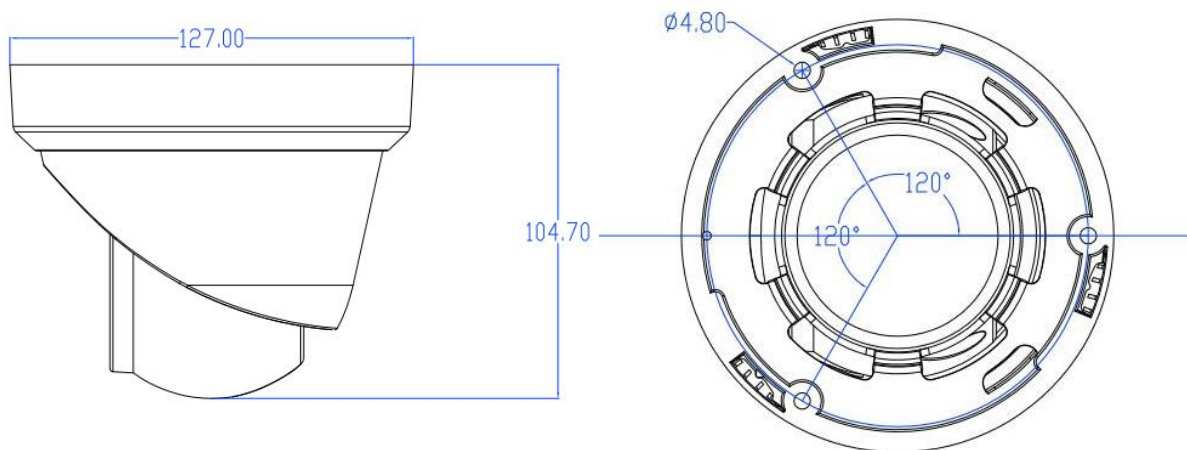

## Features:

- ❖ 1/2.8" Sony IMX307 CMOS sensor
- ❖ Full HD resolution 1920 x 1080P
- ❖ Ultra low illumination 0.001Lux
- ❖ Day/Night (ICR), AWB, 2D/3D-DNR, IR-CUT
- ❖ D-WDR, Motion Detection, Human Detection, Privacy Mask, Flip
- ❖ RTSP and Onvif 17.06 compatible
- ❖ H.265/H.264 dual-stream media server
- ❖ Easy-to-use P2P Cloud service
- ❖ Multi web browser, PC Client, mobile APP remote access
- ❖ RJ45 100mbps network port, IEEE802.3af PoE
- ❖ Lightning protection 4000V
- ❖ Strong water-proof housing, IP67
- ❖ 1pc IR & blue flashing&1pc Warm-light Led
- ❖ HD 2.8mm F1.0 fixed lens
- ❖ Two-Way audio, SD slot,Reset button