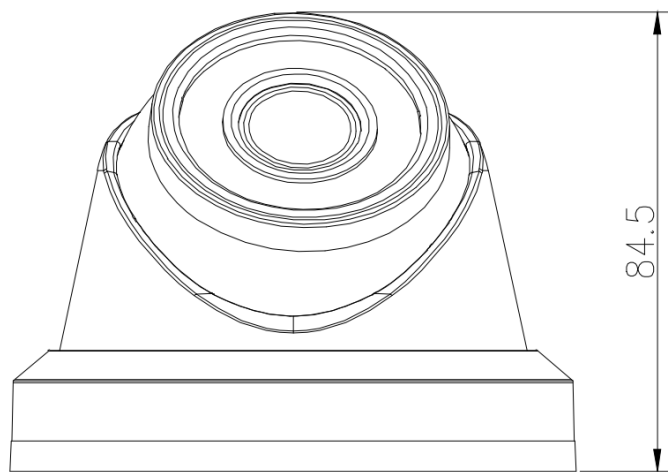

8MP 4K Small Fixed Turret Dome IP Camera

Model: SST-IR-TS-8M

Features:

- ❖ 1/2.8" Sony CMOS sensor
- ❖ 4K resolution 3840 x 2160P
- ❖ Low illumination 0.01Lux
- ❖ Day/Night (ICR), AWB, AGC, BLC, 2D/3D-DNR, IR-CUT
- ❖ D-WDR, Motion Detection, Privacy Mask, Mirror
- ❖ RTSP and Onvif 17.06 compatible
- ❖ H.265/H.264 dual-stream media server
- ❖ Easy-to-use P2P Cloud service
- ❖ Multi web browser, PC Client, mobile APP remote access
- ❖ Internal Microphone, reset button optional
- ❖ Lightning protection 4000V
- ❖ RJ45 100mbps network port, IEEE802.3af PoE
- ❖ Strong water-proof housing, IP67
- ❖ 18 pcs SMD IR LEDs, IR distance 20-30 meters
- ❖ 2.8 mm fixed lens