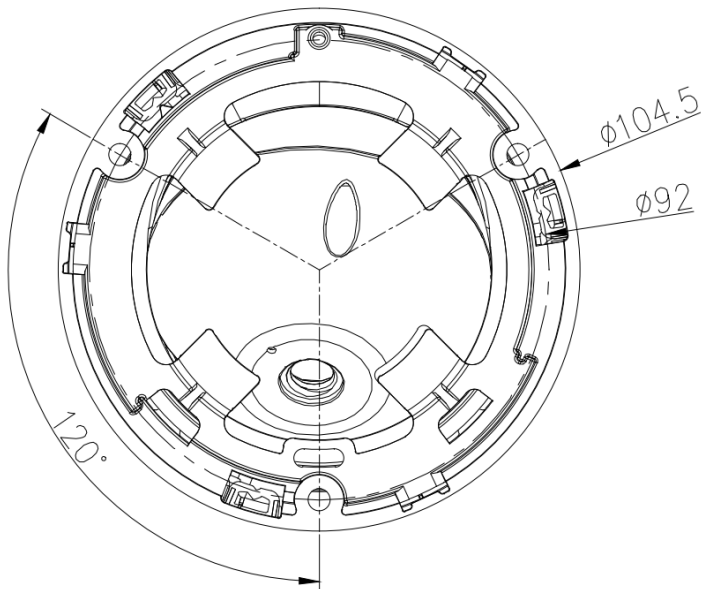

8MP 4K Small Fixed Turret Dome IP Camera

Model: SST-IR-TS-8M

Features:

- ❖ 1/2.8" Sony CMOS sensor
- ❖ 4K resolution 3840 x 2160P
- ❖ Low illumination 0.01Lux
- ❖ Day/Night (ICR), AWB, AGC, BLC, 2D/3D-DNR, IR-CUT
- ❖ D-WDR, Motion Detection, Privacy Mask, Mirror
- ❖ RTSP and Onvif 17.06 compatible
- ❖ H.265/H.264 dual-stream media server
- ❖ Easy-to-use P2P Cloud service
- ❖ Multi web browser, PC Client, mobile APP remote access
- ❖ Internal Microphone, reset button optional
- ❖ Lightning protection 4000V
- ❖ RJ45 100mbps network port, IEEE802.3af PoE
- ❖ Strong water-proof housing, IP67
- ❖ 18 pcs SMD IR LEDs, IR distance 20-30 meters
- ❖ 2.8 mm fixed lens