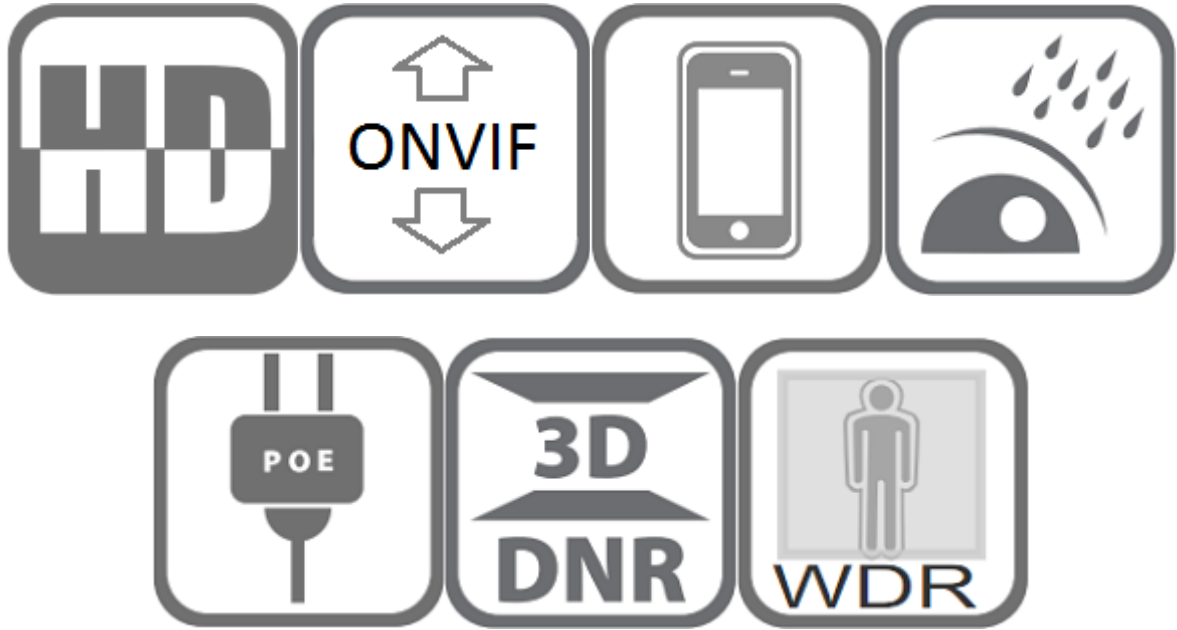

8MP 4K Small Fixed Turret Dome IP Camera

Model: SST-IR-TS-8M

Features:

- ❖ 1/2.8" Sony CMOS sensor
- ❖ 4K resolution 3840 x 2160P
- ❖ Low illumination 0.01Lux
- ❖ Day/Night (ICR), AWB, AGC, BLC, 2D/3D-DNR, IR-CUT
- ❖ D-WDR, Motion Detection, Privacy Mask, Mirror
- ❖ RTSP and Onvif 17.06 compatible
- ❖ H.265/H.264 dual-stream media server
- ❖ Easy-to-use P2P Cloud service
- ❖ Multi web browser, PC Client, mobile APP remote access
- ❖ Internal Microphone, reset button optional
- ❖ Lightning protection 4000V
- ❖ RJ45 100mbps network port, IEEE802.3af PoE
- ❖ Strong water-proof housing, IP67
- ❖ 18 pcs SMD IR LEDs, IR distance 20-30 meters
- ❖ 2.8 mm fixed lens