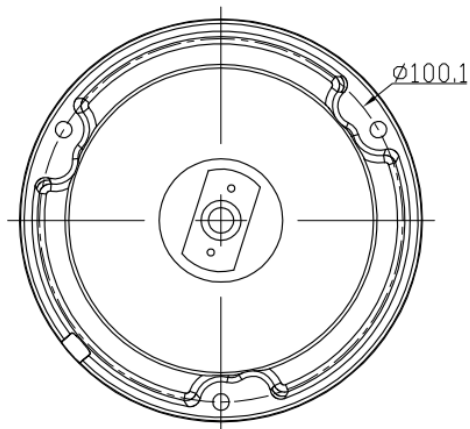

AHD 2MP 1080P HD High quality 4 in 1 IR Dome Varifocal lens Camera

Model:SST-4N1-DVF1-2M

Features:

- ❖ 1/2.8" 2.1 Mega pixels Sony Starvis Sensor
- ❖ 4-in-1 HDCVI / HDTV/ AHD/ CVBS optional output
- ❖ Full HD resolution 1920 x 1080P
- ❖ DIP button to switch signal modes
- ❖ OSD menu control over coaxial cable (UTC)
- ❖ Over 300M long distance real time monitoring
- ❖ Ultra low light and high dynamic range
- ❖ Day/Night (ICR), AWB, AGC, BLC, DNR, D-WDR
- ❖ IP66 water-proof housing
- ❖ 18PCS SMD IR Leds , IR distance 30 meters
- ❖ 2.8-12mm Varifocal lens

Technical Specifications:

Model	SST-4N1-DVF1-2M
Camera	
Image Sensor	1/2.8" 2.1 Mega pixels
Chipset	IMX307+NVP2441H
Effective Pixels	1945(H)×1097 (V)
Lowest illumination	0.001Lux@ (F1.2,AGC ON, 0 Lux with IR
Electronic Shutter	1/50s~1/60,000s
Video System	PAL/NTSC
Video Frame Rate	25/30fps@1920×1080P
Video Output	1 channel, HDCVI / HDTVI/AHD/CVBS optional
Video Switch	DIP
Smart IR Control	Support
Day/Night	Auto(ICR) / Color / B/W
WDR	D-WDR
OSD Menu	Support, coaxial cable control via DVR directly (UTC)
Other Function	AWB, AGC, BLC
IR Led	
IR Led	18PCS SMD IR Leds
IR Distance	30 M
Lens	
Focal length	2.8-12mm Varifocal lens
General	
Power Supply	DC12V±10%
Power Consumption	< 5W
Working Environment	-30°C~+60°C / Less than 95%RH
Transmission Distance	Over 300m via 75-3 coaxial cable