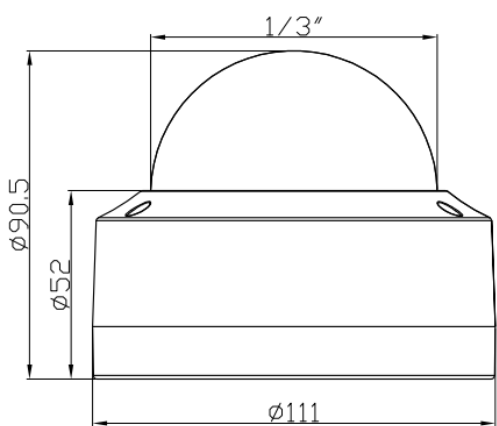

AHD 2MP 1080P HD High quality 4 in 1 IR Dome Varifocal lens Camera

Model:SST-4N1-DVF1-2M

Features:

- ❖ 1/2.8" 2.1 Mega pixels Sony Starvis Sensor
- ❖ 4-in-1 HDCVI / HDTV/ AHD/ CVBS optional output
- ❖ Full HD resolution 1920 x 1080P
- ❖ DIP button to switch signal modes
- ❖ OSD menu control over coaxial cable (UTC)
- ❖ Over 300M long distance real time monitoring
- ❖ Ultra low light and high dynamic range
- ❖ Day/Night (ICR), AWB, AGC, BLC, DNR, D-WDR
- ❖ IP66 water-proof housing
- ❖ 18PCS SMD IR Leds , IR distance 30 meters
- ❖ 2.8-12mm Varifocal lens

Technical Specifications:

Model	SST-4N1-DVF1-2M
Camera	
Image Sensor	1/2.8" 2.1 Mega pixels
Chipset	IMX307+NVP2441H
Effective Pixels	1945(H)×1097 (V)
Lowest illumination	0.001Lux@ (F1.2,AGC ON, 0 Lux with IR
Electronic Shutter	1/50s~1/60,000s
Video System	PAL/NTSC
Video Frame Rate	25/30fps@1920×1080P
Video Output	1 channel, HDCVI / HDTVI/AHD/CVBS optional
Video Switch	DIP
Smart IR Control	Support
Day/Night	Auto(ICR) / Color / B/W
WDR	D-WDR
OSD Menu	Support, coaxial cable control via DVR directly (UTC)
Other Function	AWB, AGC, BLC
IR Led	
IR Led	18PCS SMD IR Leds
IR Distance	30 M
Lens	
Focal length	2.8-12mm Varifocal lens
General	
Power Supply	DC12V±10%
Power Consumption	< 5W
Working Environment	-30°C~+60°C / Less than 95%RH
Transmission Distance	Over 300m via 75-3 coaxial cable