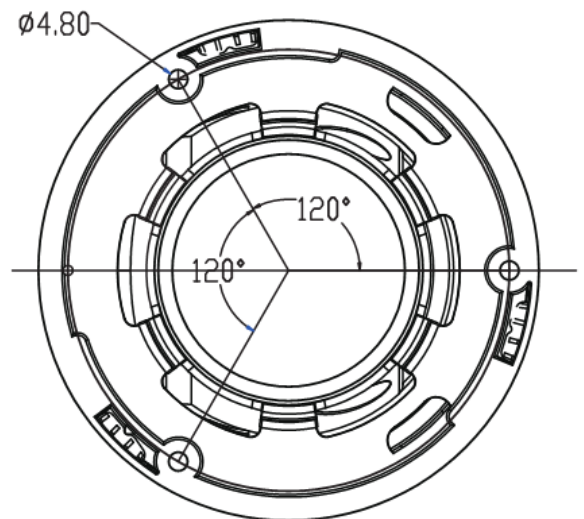

6MP Full Color Red & Blue Two way audio Turret IP POE Camera

Model: SST-DUAL-POL-6M