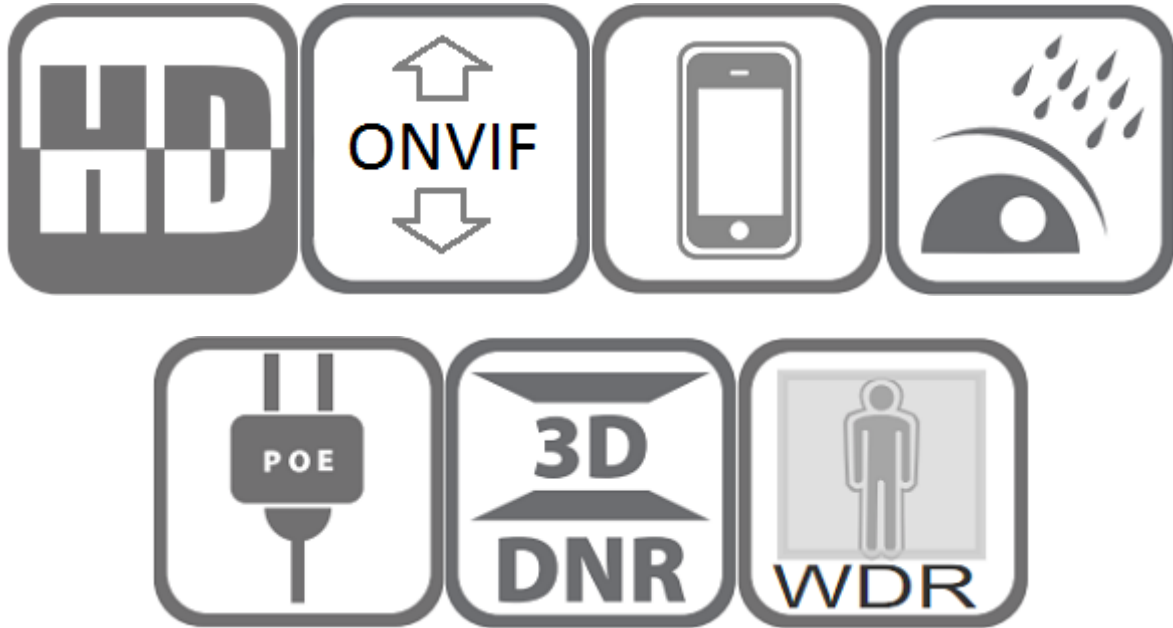

6MP Full Color Red & Blue Two way audio Turret IP POE Camera

Model: SST-DUAL-POL-6M

Features:

- ❖ 1/2.8" Sony IMX335 CMOS sensor
- ❖ Full HD resolution 3072x2048P
- ❖ Ultra low illumination 0.01Lux
- ❖ Day/Night (ICR), AWB, AGC, BLC, 2D/3D-DNR, IR-CUT
- ❖ D-WDR, Motion Detection, Privacy Mask, Mirror
- ❖ RTSP and Onvif 17.06 compatible
- ❖ H.265/H.264 dual-stream media server
- ❖ Easy-to-use P2P Cloud service
- ❖ Multi web browser, PC Client, mobile APP remote access
- ❖ Lightning protection 4000V
- ❖ RJ45 100mbps network port, IEEE802.3af PoE
- ❖ Strong water-proof housing, IP67
- ❖ 1PC Warm light LED + 1PC red and blue flashlight LED, Light distance:25-30M
- ❖ HD 2.8mm F1.0 lens
- ❖ Human body/vehicle detection
- ❖ Two-way Audio & SD slot
- ❖ [24/7 Colorful Imaging](#)