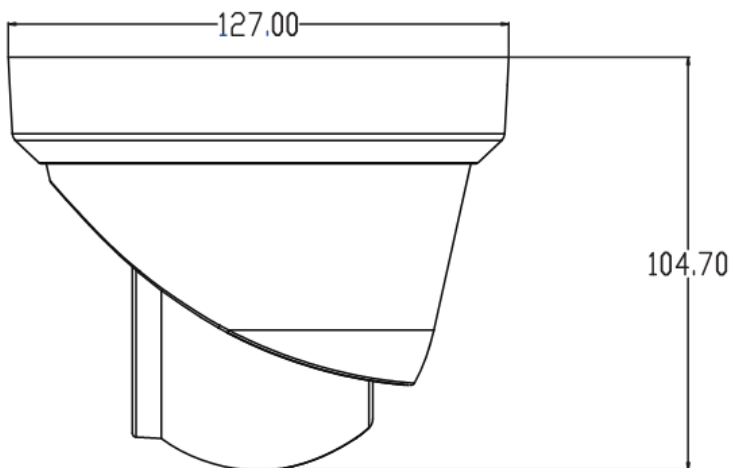

6MP Full Color Red & Blue Two way audio Turret IP POE Camera

Model: SST-DUAL-POL-6M

Features:

- ❖ 1/2.8" Sony IMX335 CMOS sensor
- ❖ Full HD resolution 3072x2048P
- ❖ Ultra low illumination 0.01Lux
- ❖ Day/Night (ICR), AWB, AGC, BLC, 2D/3D-DNR, IR-CUT
- ❖ D-WDR, Motion Detection, Privacy Mask, Mirror
- ❖ RTSP and Onvif 17.06 compatible
- ❖ H.265/H.264 dual-stream media server
- ❖ Easy-to-use P2P Cloud service
- ❖ Multi web browser, PC Client, mobile APP remote access
- ❖ Lightning protection 4000V
- ❖ RJ45 100mbps network port, IEEE802.3af PoE
- ❖ Strong water-proof housing, IP67
- ❖ 1PC Warm light LED + 1PC red and blue flashlight LED, Light distance:25-30M
- ❖ HD 2.8mm F1.0 lens
- ❖ Human body/vehicle detection
- ❖ Two-way Audio & SD slot
- ❖ [24/7 Colorful Imaging](#)