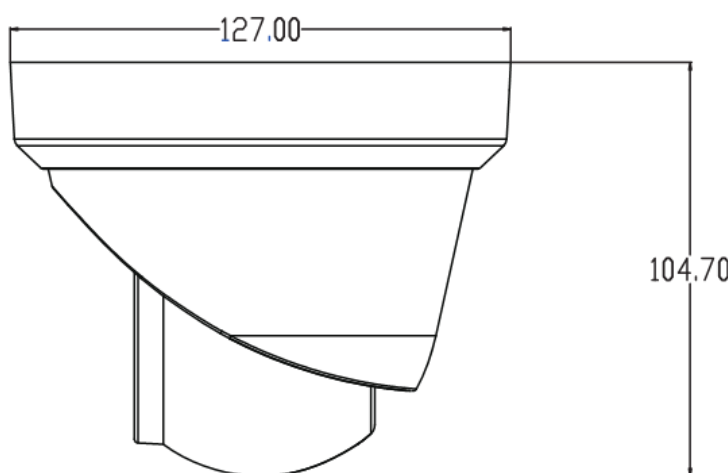

8MP 4K Active deterrence Fixed Turret Dome IP Camera

Model: SST-DUAL-POL-8M

Features:

- ❖ 1/2.8" Sony CMOS sensor
- ❖ 4K resolution 3840 x 2160P
- ❖ Low illumination 0.01Lux
- ❖ Day/Night (ICR), AWB, AGC, BLC, 2D/3D-DNR, IR-CUT
- ❖ D-WDR, Motion Detection, Privacy Mask, Mirror
- ❖ RTSP and Onvif 17.06 compatible
- ❖ H.265/H.264 dual-stream media server
- ❖ Easy-to-use P2P Cloud service
- ❖ Multi web browser, PC Client, mobile APP remote access
- ❖ Internal Microphone, reset button optional
- ❖ Lightning protection 4000V
- ❖ RJ45 100mbps network port, IEEE802.3af PoE
- ❖ Strong water-proof housing, IP67
- ❖ 2PCS Soft & Warm Supplemental Light, Light distance: 25-30M
- ❖ HD 2.8mm F1.0 true starlight lens