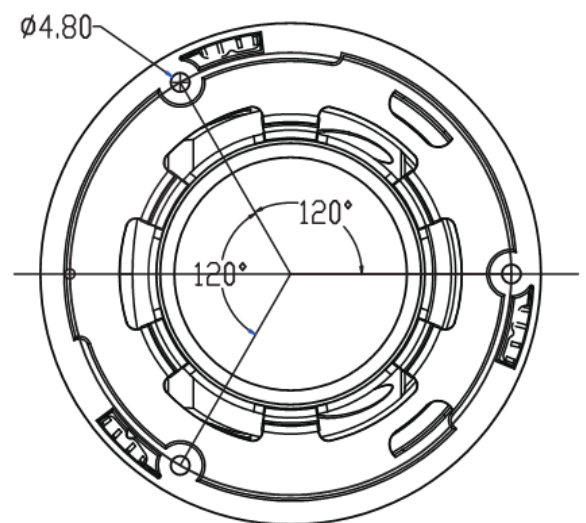

8MP 4K Active deterrence Fixed Turret Dome IP Camera

Model: SST-DUAL-POL-8M