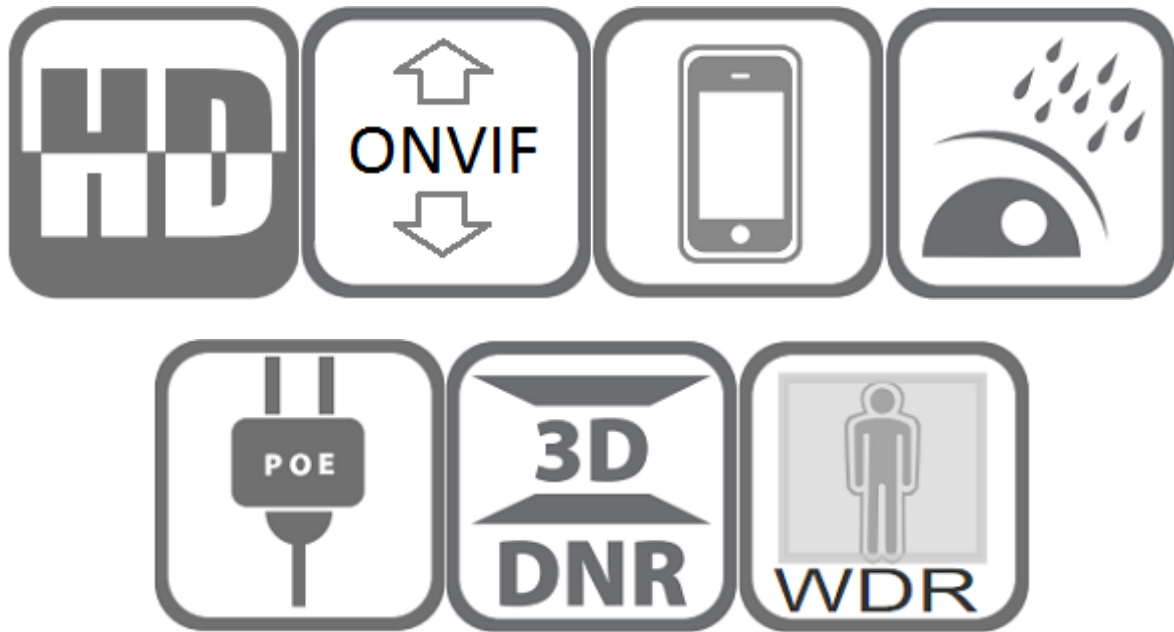

8MP 4K Active deterrence Fixed Turret Dome IP Camera

Model: SST-DUAL-POL-8M

Features:

- ❖ 1/2.8" Sony CMOS sensor
- ❖ 4K resolution 3840 x 2160P
- ❖ Low illumination 0.01Lux
- ❖ Day/Night (ICR), AWB, AGC, BLC, 2D/3D-DNR, IR-CUT
- ❖ D-WDR, Motion Detection, Privacy Mask, Mirror
- ❖ RTSP and Onvif 17.06 compatible
- ❖ H.265/H.264 dual-stream media server
- ❖ Easy-to-use P2P Cloud service
- ❖ Multi web browser, PC Client, mobile APP remote access
- ❖ Internal Microphone, reset button optional
- ❖ Lightning protection 4000V
- ❖ RJ45 100mbps network port, IEEE802.3af PoE
- ❖ Strong water-proof housing, IP67
- ❖ 2PCS Soft & Warm Supplemental Light, Light distance: 25-30M
- ❖ HD 2.8mm F1.0 true starlight lens