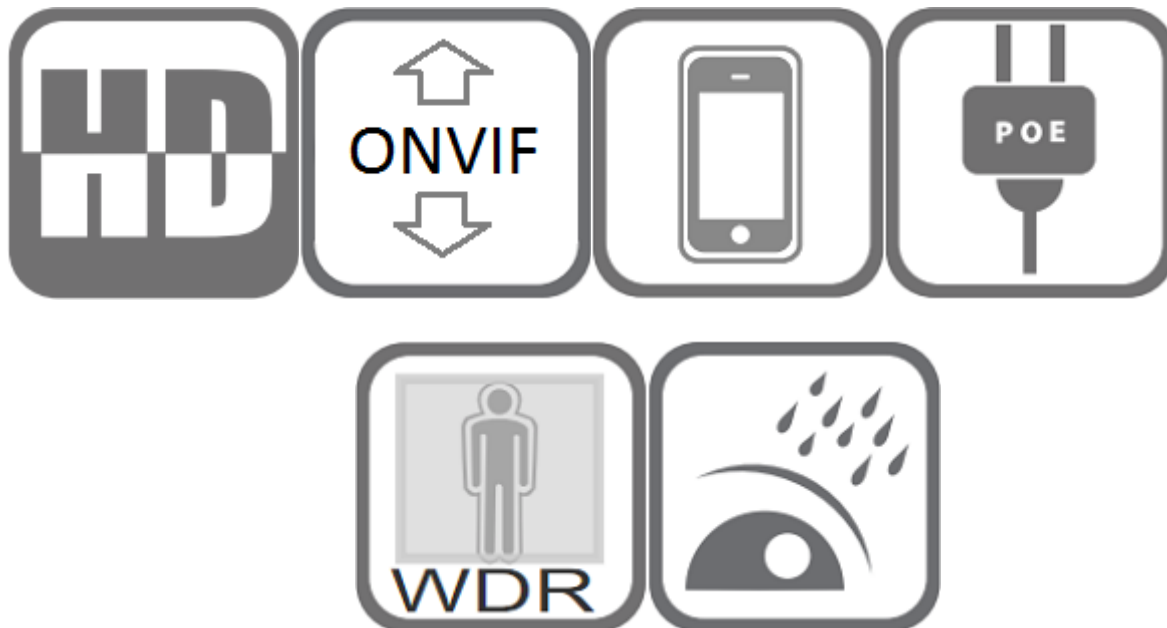

## Features:

- 1/1.8" CMOS sensor
- 8MP resolution 3840 x 2160P (16:9)
- Low illumination 0.001Lux
- Day/Night, AWB/MWB, BLC, HLC, 2D/3D-DNR, Shutter,
- Multiply Style OSD Overlay, Motion Detection, Privacy Mask
- RTSP and Onvif 17.06 compatible with many third-party NVR
- H.264/H.265 dual-stream media server
- Easy-to-use P2P Cloud service
- Support user authentication, video data encryption
- Multiply WEB browser IE, Firefox 32bit ESR, PC Client, Mobile APP remote access
- RJ45 100mbps network port, IEEE802.3af PoE
- Lightning protection 4000V
- Strong water-proof housing, IP66
- 4pcs Warm light, distance 30-40 meters
- F1.0 4mm fixed lens
- Built-in Mic