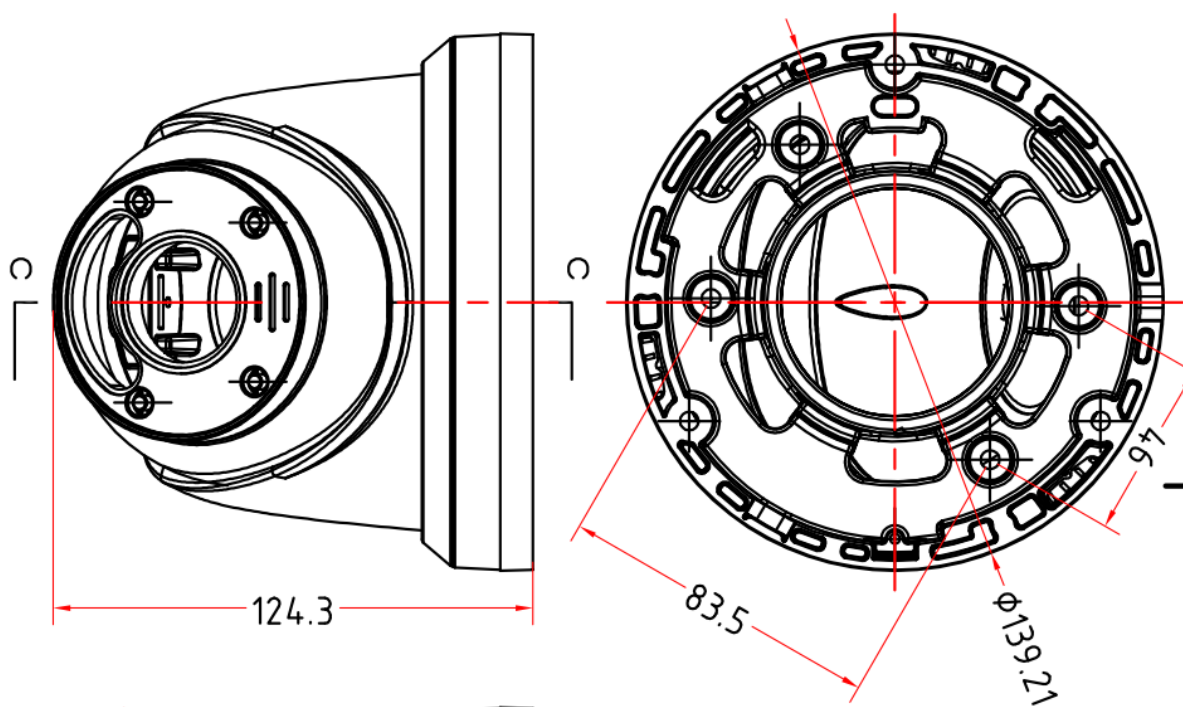

## Features:

- 1/1.8" CMOS sensor
- 8MP resolution 3840 x 2160P (16:9)
- Low illumination 0.001Lux
- Day/Night, AWB/MWB, BLC, HLC, 2D/3D-DNR, Shutter,
- Multiply Style OSD Overlay, Motion Detection, Privacy Mask
- RTSP and Onvif 17.06 compatible with many third-party NVR
- H.264/H.265 dual-stream media server
- Easy-to-use P2P Cloud service
- Support user authentication, video data encryption
- Multiply WEB browser IE, Firefox 32bit ESR, PC Client, Mobile APP remote access
- RJ45 100mbps network port, IEEE802.3af PoE
- Lightning protection 4000V
- Strong water-proof housing, IP66
- 4pcs Warm light, distance 30-40 meters
- F1.0 4mm fixed lens
- Built-in Mic