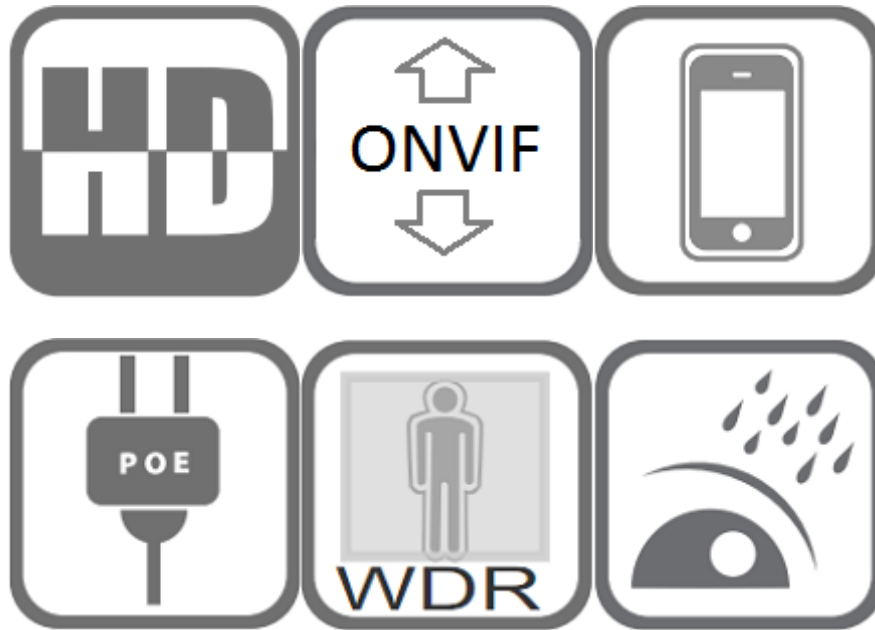

Model: SST-COL-B3-5M

Outdoor use 5MP Ultra Color View POE bullet IP Camera

Features:

- 1/1.8" CMOS sensor
- 5MP resolution 2880 x 1620P (16:9)
- Low illumination 0.001Lux
- Day/Night, AWB/MWB, BLC, HLC, 2D/3D-DNR, Shutter,
- Multiply Style OSD Overlay, Motion Detection, Privacy Mask
- RTSP and Onvif 17.06 compatible with many third-party NVR
- H.264/H.265 dual-stream media server
- Easy-to-use P2P Cloud service
- Support user authentication, video data encryption
- Multiply WEB browser IE, Firefox 32bit ESR, PC Client, Mobile APP remote access
- RJ45 100mbps network port, IEEE802.3af PoE
- Lightning protection 4000V
- Strong water-proof housing, IP67
- 4PCS Soft & Warm Supplemental Light,Light distance:30-40M
- 4mm F1.0 true starlight lens
- Built in microphone and SD card slot optional