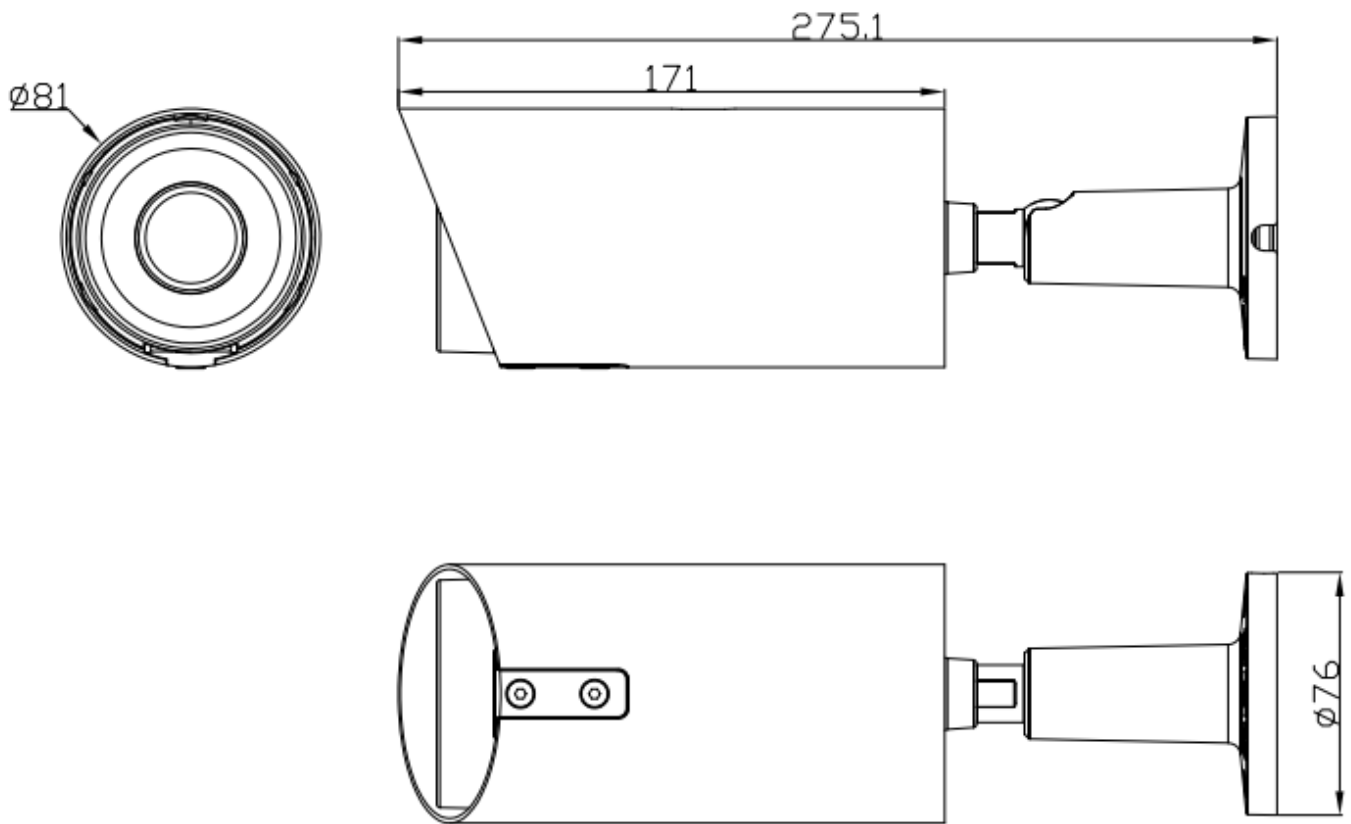

Model: SST-COL-B3-5M

Outdoor use 5MP Ultra Color View POE bullet IP Camera

Features:

- 1/1.8" CMOS sensor
- 5MP resolution 2880 x 1620P (16:9)
- Low illumination 0.001Lux
- Day/Night, AWB/MWB, BLC, HLC, 2D/3D-DNR, Shutter,
- Multiply Style OSD Overlay, Motion Detection, Privacy Mask
- RTSP and Onvif 17.06 compatible with many third-party NVR
- H.264/H.265 dual-stream media server
- Easy-to-use P2P Cloud service
- Support user authentication, video data encryption
- Multiply WEB browser IE, Firefox 32bit ESR, PC Client, Mobile APP remote access
- RJ45 100mbps network port, IEEE802.3af PoE
- Lightning protection 4000V
- Strong water-proof housing, IP67
- 4PCS Soft & Warm Supplemental Light,Light distance:30-40M
- 4mm F1.0 true starlight lens
- Built in microphone and SD card slot optional