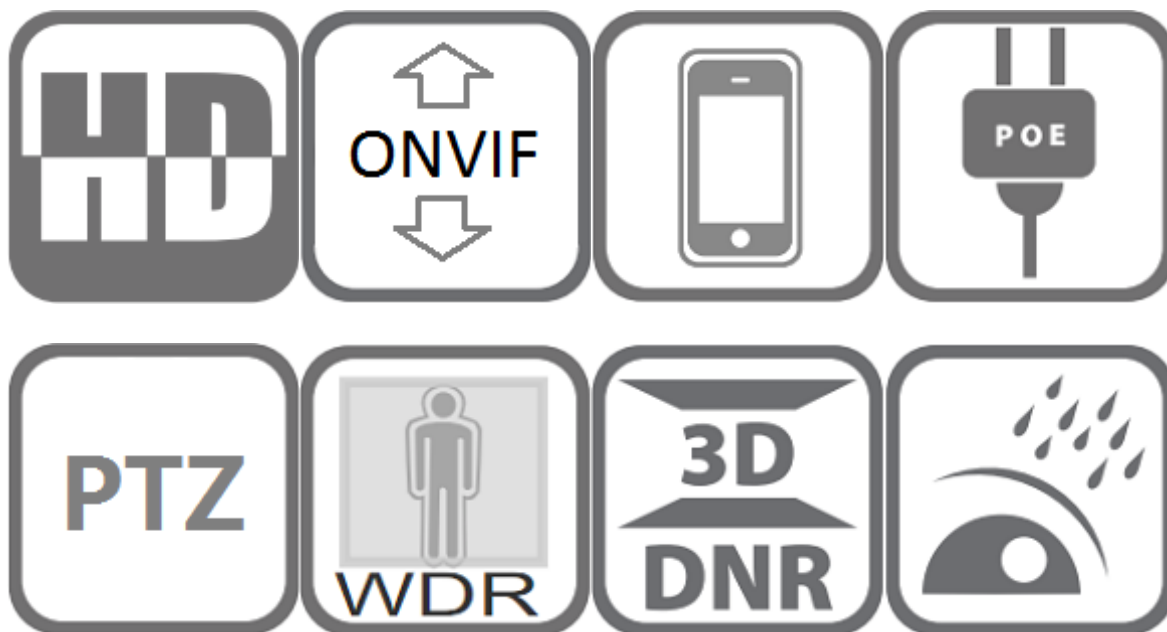

## Features:

- 1/2.8" Sony CMOS sensor
- 6 resolution 3072x2048P
- Low illumination 0.01Lux
- 5x optical zoom lens
- Smart Human and Vehicle Detection Alarm
- Built-in Mic and speaker, two-way audio
- Day/Night, AWB/MWB, BLC, HLC, 2D/3D-DNR, Shutter, IR-CUT
- D-WDR, Flip, Defogging
- Multiply Style OSD Overlay, Motion Detection, Privacy Mask
- RTSP and Onvif 17.06 compatible with many third-party NVR
- H.264/H.265 stream media server
- Easy-to-use P2P Cloud service
- Support user authentication, video data encryption
- Support Alarm Snapshot to Email and FTP
- Multiply WEB browser IE, Firefox, Chrome, Edge, Safari
- Free PC Client, Mobile APP remote access
- RJ45 100mbps network port, IEEE802.3af 48v PoE
- Lightning protection 4000V
- Strong water-proof housing IP66
- 8 pcs Array IR Leds, IR distance 50-80 meters