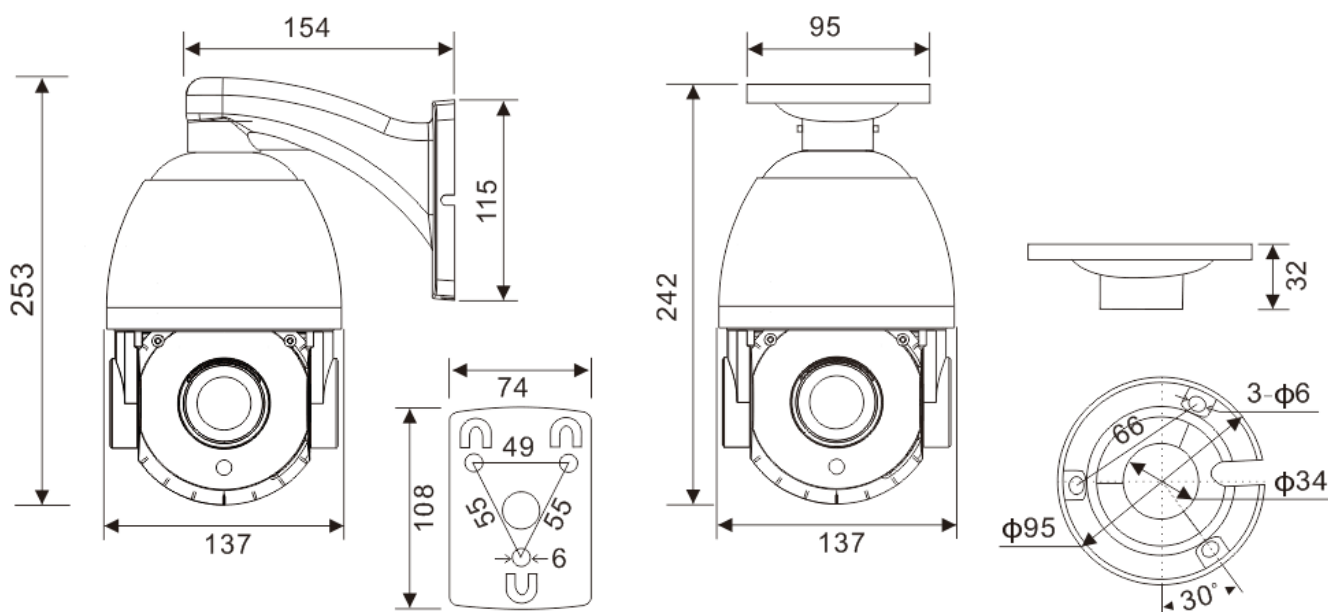

## 4.5-inch 6MP 20X Optical Zoom IP PTZ Speed Dome Camera

## Features:

- 1/2.8" Sony CMOS sensor
- 6 resolution 3072x2048P
- Low illumination 0.01Lux
- 20x optical zoom lens
- Smart Human and Vehicle Detection Alarm
- Smart Human Motion Auto Tracking
- Day/Night, AWB/MWB, BLC, HLC, 2D/3D-DNR, Shutter, IR-CUT
- D-WDR, Flip, Defogging
- Multiply Style OSD Overlay, Motion Detection, Privacy Mask
- RTSP and Onvif 17.06 compatible with many third-party NVR
- H.264/H.265 stream media server
- Easy-to-use P2P Cloud service
- Support user authentication, video data encryption
- Support Alarm Snapshot to Email and FTP
- Multiply WEB browser IE, Firefox, Chrome, Edge, Safari
- Free PC Client, Mobile APP remote access
- RJ45 100mbps network port, IEEE802.3af 48v PoE
- Lightning protection 4000V
- Strong water-proof housing IP66
- 8 pcs Array IR Led, IR distance 80-100 meters
- Build in Mic.