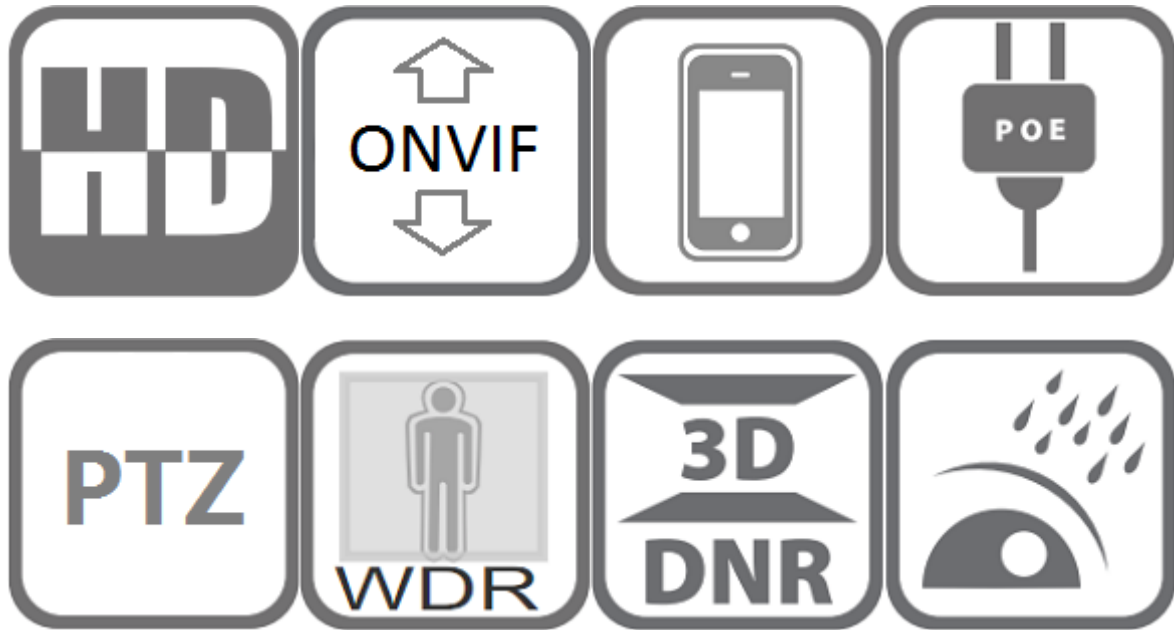

## Features:

- 1/2.8" Sony CMOS sensor
- 6 resolution 3072x2048P
- Low illumination 0.01Lux
- 20x optical zoom lens
- Smart Human and Vehicle Detection Alarm
- Smart Human Motion Auto Tracking
- Day/Night, AWB/MWB, BLC, HLC, 2D/3D-DNR, Shutter, IR-CUT
- D-WDR, Flip, Defogging
- Multiply Style OSD Overlay, Motion Detection, Privacy Mask
- RTSP and Onvif 17.06 compatible with many third-party NVR
- H.264/H.265 stream media server
- Easy-to-use P2P Cloud service
- Support user authentication, video data encryption
- Support Alarm Snapshot to Email and FTP
- Multiply WEB browser IE, Firefox, Chrome, Edge, Safari
- Free PC Client, Mobile APP remote access
- RJ45 100mbps network port, IEEE802.3af 48v PoE
- Lightning protection 4000V
- Strong water-proof housing IP66
- 8 pcs Array IR Led, IR distance 80-100 meters
- Build in Mic.