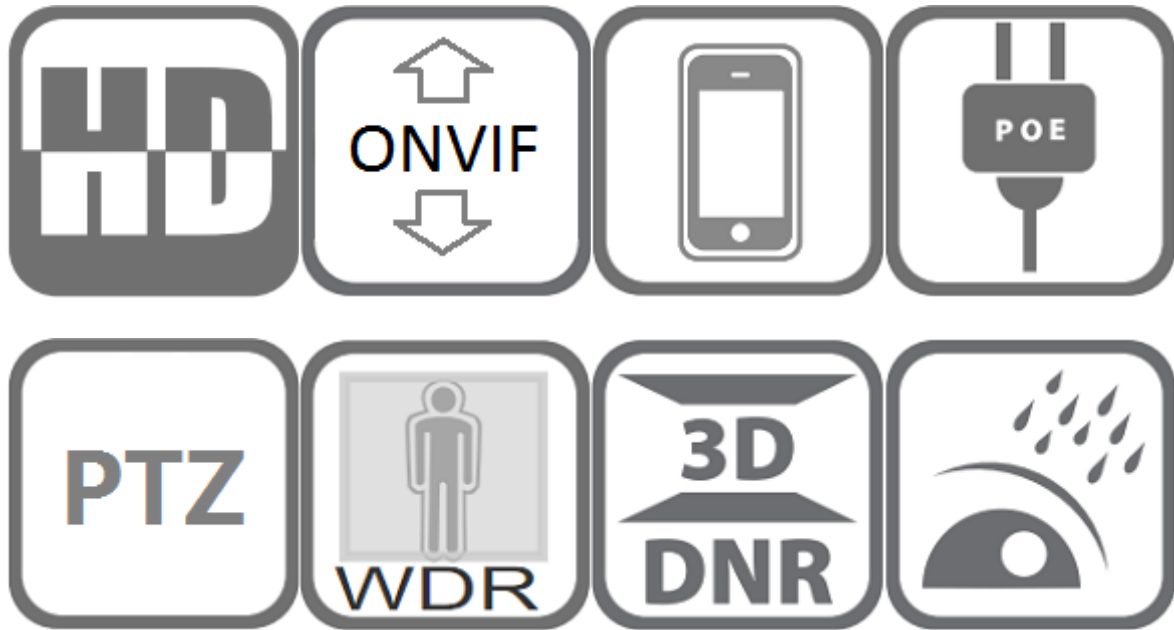

Model: SST-PTZ-V5-6M

4-inch 6MP 20X Optical Zoom Dual-Light IP PTZ Speed Dome Camera

Features:

- 1/2.8" Sony CMOS sensor
- Max 6MP HD resolution 3072 x 2048 output
- low illumination 0.01Lux
- 20x optical zoom lens
- Smart Human and Vehicle Detection Alarm
- Smart Human Motion Auto Tracking
- Day/Night, AWB/MWB, BLC, HLC, 2D/3D-DNR, Shutter, IR-CUT, D-WDR, Flip, Defogging
- Multiply Style OSD Overlay, Motion Detection, Privacy Mask
- RTSP and Onvif 17.06 compatible with many third-party NVR
- H.264/H.265 stream media server
- Easy-to-use P2P Cloud service
- Support user authentication, video data encryption
- Support Alarm Snapshot to Email and FTP
- Multiply WEB browser IE, Firefox, Chrome, Edge, Safari
- Free PC Client, Mobile APP remote access
- RJ45 100mbps network port, IEEE802.3af 48v PoE
- Strong water-proof housing IP66
- 8 pcs Array IR Led and 2 pcs white light Leds
- IR distance 80-100 meters, White lights distance 40-50 meters
- [Built-in Mic and speaker, two-way audio](#)
- [Support audio alarm to warn intruders off](#)
- [Support warm light on and colorful imaging when detect human body/vehicle](#)