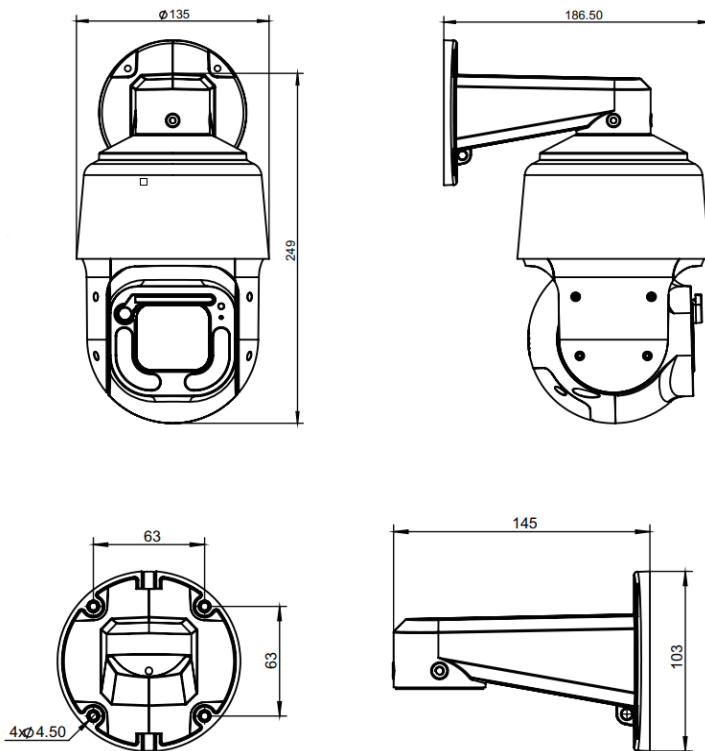

Model: SST-PTZ-V5-6M

4-inch 6MP 20X Optical Zoom Dual-Light IP PTZ Speed Dome Camera

Features:

- 1/2.8" Sony CMOS sensor
- Max 6MP HD resolution 3072 x 2048 output
- low illumination 0.01Lux
- 20x optical zoom lens
- Smart Human and Vehicle Detection Alarm
- Smart Human Motion Auto Tracking
- Day/Night, AWB/MWB, BLC, HLC, 2D/3D-DNR, Shutter, IR-CUT, D-WDR, Flip, Defogging
- Multiply Style OSD Overlay, Motion Detection, Privacy Mask
- RTSP and Onvif 17.06 compatible with many third-party NVR
- H.264/H.265 stream media server
- Easy-to-use P2P Cloud service
- Support user authentication, video data encryption
- Support Alarm Snapshot to Email and FTP
- Multiply WEB browser IE, Firefox, Chrome, Edge, Safari
- Free PC Client, Mobile APP remote access
- RJ45 100mbps network port, IEEE802.3af 48v PoE
- Strong water-proof housing IP66
- 8 pcs Array IR Led and 2 pcs white light Leds
- IR distance 80-100 meters, White lights distance 40-50 meters
- [Built-in Mic and speaker, two-way audio](#)
- [Support audio alarm to warn intruders off](#)
- [Support warm light on and colorful imaging when detect human body/vehicle](#)