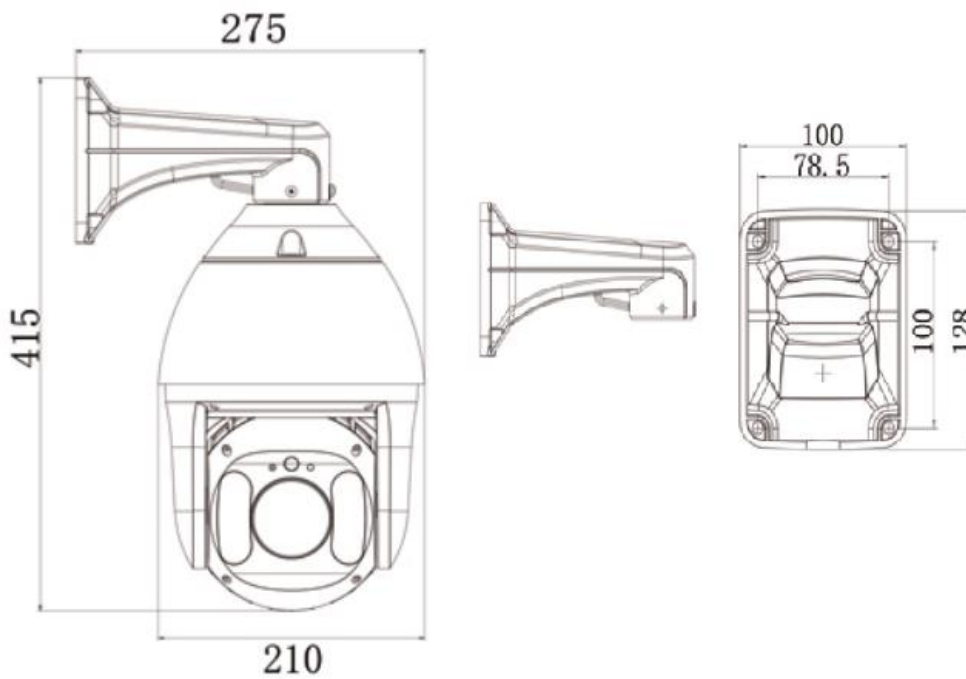

**Model: SST-PTZ-V6-6M**

**7-inch 6MP 20X Optical Zoom Auto Tracking Outdoor IP PTZ Speed Dome Camera**

## Features:

- 1/2.8" Sony CMOS sensor
- 6 resolution 3072x2048P
- Low illumination 0.01Lux
- 20x optical zoom lens
- Smart Human and Vehicle Detection Alarm
- Smart Human Motion Auto Tracking
- Day/Night, AWB/MWB, BLC, HLC, 2D/3D-DNR, Shutter, IR-CUT
- D-WDR, Flip, Defogging
- Multiply Style OSD Overlay, Motion Detection, Privacy Mask
- RTSP and Onvif 17.06 compatible with many third-party NVR
- H.264/H.265 stream media server
- Easy-to-use P2P Cloud service
- Support user authentication, video data encryption
- Support Alarm Snapshot to Email and FTP
- Multiply WEB browser IE, Firefox, Chrome, Edge, Safari
- Free PC Client, Mobile APP remote access
- RJ45 100mbps network port, IEEE802.3af 48v PoE
- Lightning protection 4000V
- Strong water-proof housing IP66
- 8 pcs Array IR Led, IR distance 120-160 meters
- Build in Mic.