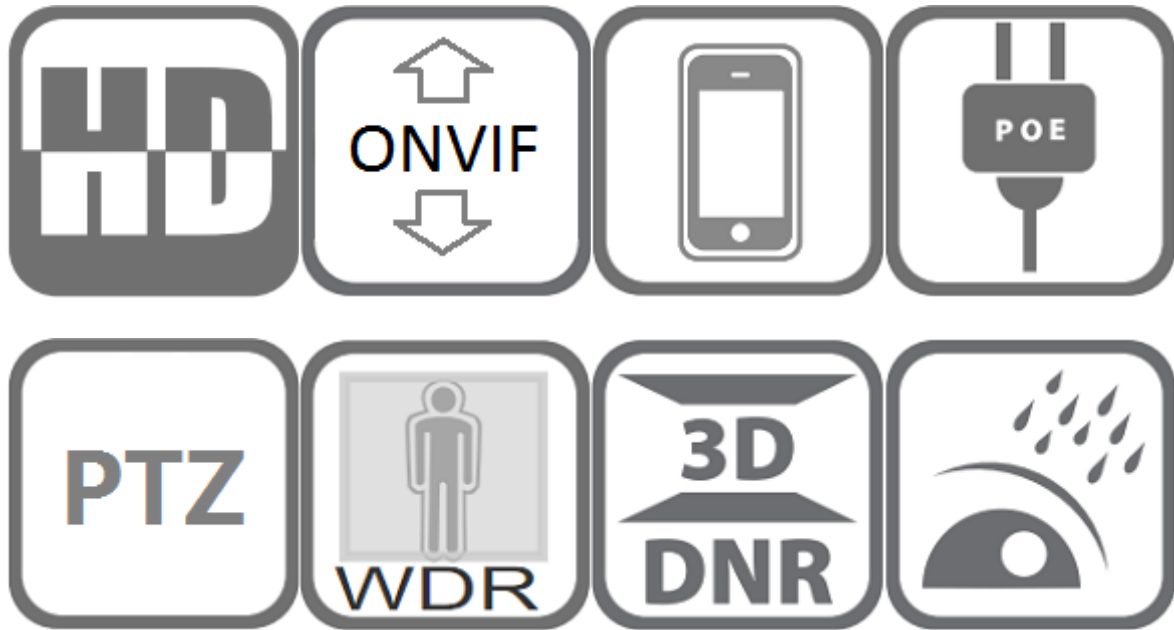

**Model: SST-PTZ-V6-6M**

**7-inch 6MP 20X Optical Zoom Auto Tracking Outdoor IP PTZ Speed Dome Camera**

## Features:

- 1/2.8" Sony CMOS sensor
- 6 resolution 3072x2048P
- Low illumination 0.01Lux
- 20x optical zoom lens
- Smart Human and Vehicle Detection Alarm
- Smart Human Motion Auto Tracking
- Day/Night, AWB/MWB, BLC, HLC, 2D/3D-DNR, Shutter, IR-CUT
- D-WDR, Flip, Defogging
- Multiply Style OSD Overlay, Motion Detection, Privacy Mask
- RTSP and Onvif 17.06 compatible with many third-party NVR
- H.264/H.265 stream media server
- Easy-to-use P2P Cloud service
- Support user authentication, video data encryption
- Support Alarm Snapshot to Email and FTP
- Multiply WEB browser IE, Firefox, Chrome, Edge, Safari
- Free PC Client, Mobile APP remote access
- RJ45 100mbps network port, IEEE802.3af 48v PoE
- Lightning protection 4000V
- Strong water-proof housing IP66
- 8 pcs Array IR Led, IR distance 120-160 meters
- Build in Mic.