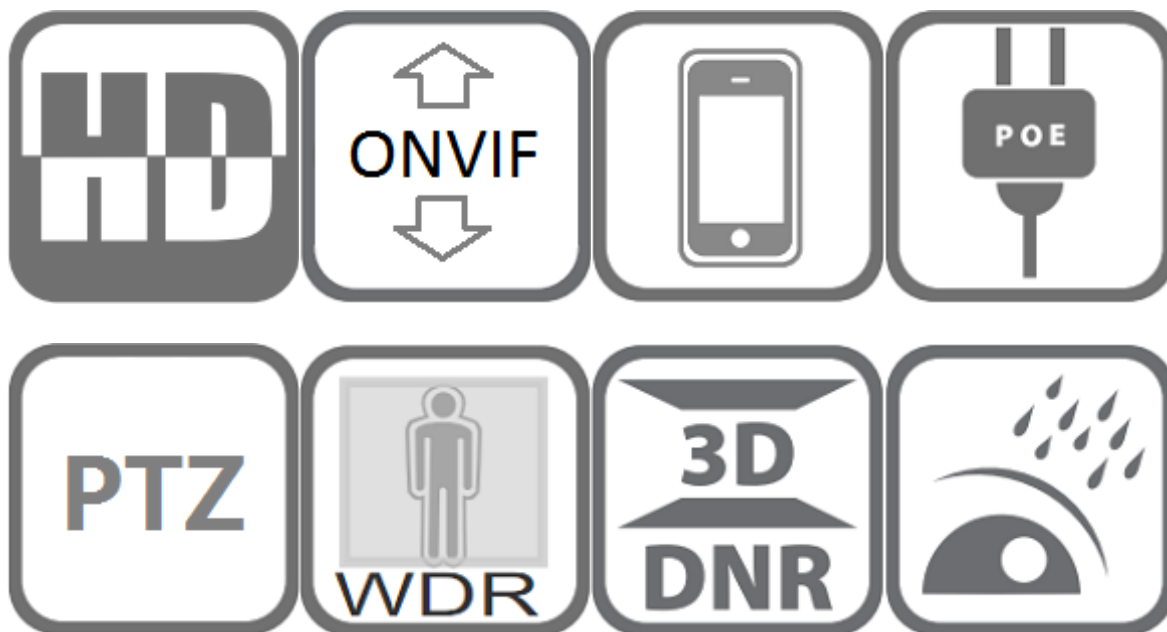

## Features:

- 1/2.8" Sony CMOS sensor
- 6MP resolution 3072x2048P
- Low illumination 0.01Lux
- 5x optical zoom lens
- Smart Human and Vehicle Detection Alarm
- Built-in Mic and speaker, two-way audio
- Siren and voice alarm, flash alarm
- Day/Night, AWB/MWB, BLC, HLC, 2D/3D-DNR, Shutter, IR-CUT
- D-WDR, Flip, Defogging
- Multiply Style OSD Overlay, Motion Detection, Privacy Mask
- RTSP and Onvif 17.06 compatible with many third-party NVR
- H.264/H.265 stream media server
- Easy-to-use P2P Cloud service
- Support user authentication, video data encryption
- Support Alarm Snapshot to Email and FTP
- Multiply WEB browser IE, Firefox, Chrome, Edge, Safari
- Free PC Client, Mobile APP remote access
- RJ45 100mbps network port, IEEE802.3af 48v PoE
- Lightning protection 4000V
- Strong metal water-proof housing, IP66
- 4 pcs Array IR and warm-light LEDs
- IR distance 40 meters, warm-light distance 30 meters
- Reset key, two-way audio, Micro-SD slot (Max. 512G)