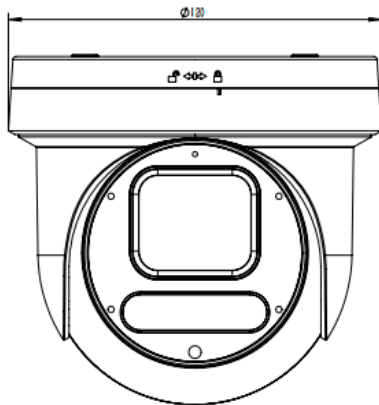

Model: SST-PTZ-V7-6M

6MP 5X Dual-Light Siren and Voice Alarm Turret PTZ IP Camera