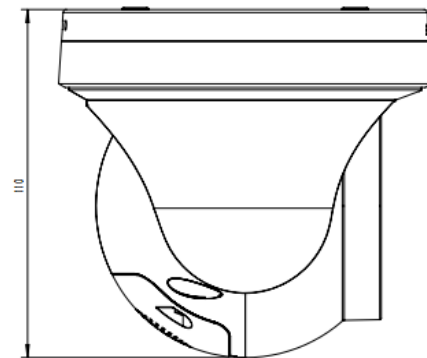

## Features:

- 1/2.8" Sony CMOS sensor
- 6MP resolution 3072x2048P
- Low illumination 0.01Lux
- 5x optical zoom lens
- Smart Human and Vehicle Detection Alarm
- Built-in Mic and speaker, two-way audio
- Siren and voice alarm, flash alarm
- Day/Night, AWB/MWB, BLC, HLC, 2D/3D-DNR, Shutter, IR-CUT
- D-WDR, Flip, Defogging
- Multiply Style OSD Overlay, Motion Detection, Privacy Mask
- RTSP and Onvif 17.06 compatible with many third-party NVR
- H.264/H.265 stream media server
- Easy-to-use P2P Cloud service
- Support user authentication, video data encryption
- Support Alarm Snapshot to Email and FTP
- Multiply WEB browser IE, Firefox, Chrome, Edge, Safari
- Free PC Client, Mobile APP remote access
- RJ45 100mbps network port, IEEE802.3af 48v PoE
- Lightning protection 4000V
- Strong metal water-proof housing, IP66
- 4 pcs Array IR and warm-light LEDs
- IR distance 40 meters, warm-light distance 30 meters
- Reset key, two-way audio, Micro-SD slot (Max. 512G)

Power Supply	12 VDC $\pm$ 10% 2A
Power Consumption	< 15 W
Operating Temp.	-30°C-(+60)°C, 10%-90%RH
Size	$\Phi$ 120(mm) $\times$ 110(mm)
Weight	0.68kg