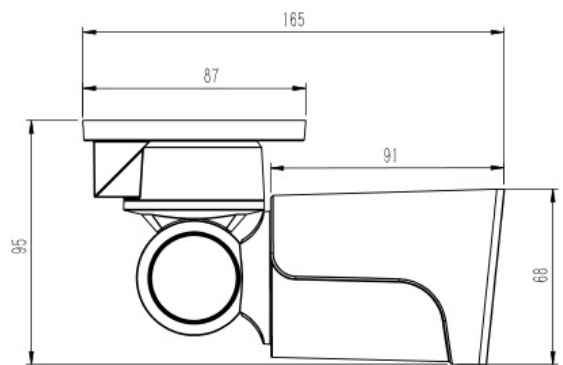

Model: SST-B-PTZ-2M

2MP 4X Optical Zoom 2-Way Audio Mini Bullet PTZ IP Camera

wall mount

ceiling mount

Features:

- 1/2.8" Sony STARVIS CMOS sensor
- FHD resolution 1920 x 1080P real-time
- Low illumination 0.001Lux
- Day/Night (ICR), AWB, 2D/3D-DNR, IR-CUT
- D-WDR, Motion Detection, Privacy Mask, Mirror, rotate
- RTSP and Onvif 2.6 compatible
- H.265/H.264 dual-stream media server
- Easy-to-use P2P Cloud service
- Multi web browser, PC Client, mobile APP remote access
- Optional customization Lens/Audio/POE, etc.
- Lightning protection 4000V
- Strong water-proof housing, IP65
- 6 pcs SMD Array IR Leds, IR distance 30-40 meters
- Network PTZ control , 4 times optical zoom
- HD 2.8– 12 mm Auto Focus Motorized lens

Technical Specifications:

Model	SST-B-PTZ-2M
Camera	
Image Sensor	1/2.8" Sony IMX307 CMOS
Effective Pixels	1945 (H) x 1097 (V)
Electronic Shutter	AUTO, 1/25s ~ 1/100000s
Min. Illumination	0.01Lux@F1.2(AGC ON), 0Lux IR on
Day/Night	Auto/Color/(B/W)/Timing
WDR	Digital WDR
White Balance	Auto
Other	AGC,2/3 DNR,Motion Detection, Privacy Mask, Mirror, Flip
Encode	
Embedded Solution	MC335
Video Standard	H.265/H.264
Video Resolution	Main stream: 1080P/720P@30fps Sub Stream: D1/VGA(640x480)/360P/QVGA@30fps, etc.
Video Bitrates	32Kbps - 8Mbps, VBR/CBR
Smart Detection	Human Detection Motion Detection
IR Led	
IR Led	6 pcs SMD Array IR Leds
IR Distance	30-40 M
Lens	
Focal length	2.8-12 mm AF Motorized lens
Zoom	4x optical zoom
PTZ	
Pan/Tilt Range	Pan: 0° ~ 180°; Tilt: 0° ~ 55°
Manual Control Speed	Pan: 0.5° ~20° /s; Tilt: 0.5° ~10° /s
Other Function	
POE	Internal POE
Two-Way Audio	Built-in Mic and Speaker
Reset	/
Network Services	
Protocol	RTSP/FTP/DHCP/DDNS/NTP/SMTP/NFS
P2P	Yes
Web	IE , firefox 32bit ESR
Media	CMS, Android, IOS
ONVIF	17.06 compatible
General	
Network Port	1-RJ45, 100Mbps, POE optional
Power Supply	12 VDC ± 10%
Power Consumption	< 5 W
Operating Temp.	-30°C-(+60)°C, 10%-90%RH