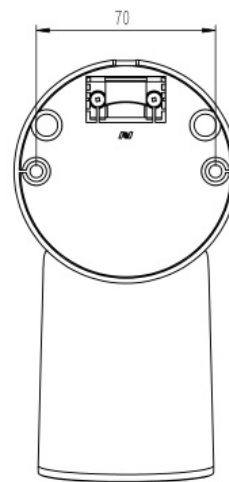

Model: SST-B-PTZ-2M

2MP 4X Optical Zoom 2-Way Audio Mini Bullet PTZ IP Camera

wall mount

ceiling mount

Features:

- 1/2.8" Sony STARVIS CMOS sensor
- FHD resolution 1920 x 1080P real-time
- Low illumination 0.001Lux
- Day/Night (ICR), AWB, 2D/3D-DNR, IR-CUT
- D-WDR, Motion Detection, Privacy Mask, Mirror, rotate
- RTSP and Onvif 2.6 compatible
- H.265/H.264 dual-stream media server
- Easy-to-use P2P Cloud service
- Multi web browser, PC Client, mobile APP remote access
- Optional customization Lens/Audio/POE, etc.
- Lightning protection 4000V
- Strong water-proof housing, IP65
- 6 pcs SMD Array IR Leds, IR distance 30-40 meters
- Network PTZ control , 4 times optical zoom
- HD 2.8– 12 mm Auto Focus Motorized lens

Technical Specifications:

Model	SST-B-PTZ-2M
Camera	
Image Sensor	1/2.8" Sony IMX307 CMOS
Effective Pixels	1945 (H) x 1097 (V)
Electronic Shutter	AUTO, 1/25s ~ 1/100000s
Min. Illumination	0.01Lux@F1.2(AGC ON), 0Lux IR on
Day/Night	Auto/Color/(B/W)/Timing
WDR	Digital WDR
White Balance	Auto
Other	AGC,2/3 DNR,Motion Detection, Privacy Mask, Mirror, Flip
Encode	
Embedded Solution	MC335
Video Standard	H.265/H.264
Video Resolution	Main stream: 1080P/720P@30fps Sub Stream: D1/VGA(640x480)/360P/QVGA@30fps, etc.
Video Bitrates	32Kbps - 8Mbps, VBR/CBR
Smart Detection	Human Detection Motion Detection
IR Led	
IR Led	6 pcs SMD Array IR Leds
IR Distance	30-40 M
Lens	
Focal length	2.8-12 mm AF Motorized lens
Zoom	4x optical zoom
PTZ	
Pan/Tilt Range	Pan: 0° ~ 180°; Tilt: 0° ~ 55°
Manual Control Speed	Pan: 0.5° ~20° /s; Tilt: 0.5° ~10° /s
Other Function	
POE	Internal POE
Two-Way Audio	Built-in Mic and Speaker
Reset	/
Network Services	
Protocol	RTSP/FTP/DHCP/DDNS/NTP/SMTP/NFS
P2P	Yes
Web	IE , firefox 32bit ESR
Media	CMS, Android, IOS
ONVIF	17.06 compatible
General	
Network Port	1-RJ45, 100Mbps, POE optional
Power Supply	12 VDC ± 10%
Power Consumption	< 5 W
Operating Temp.	-30°C-(+60)°C, 10%-90%RH