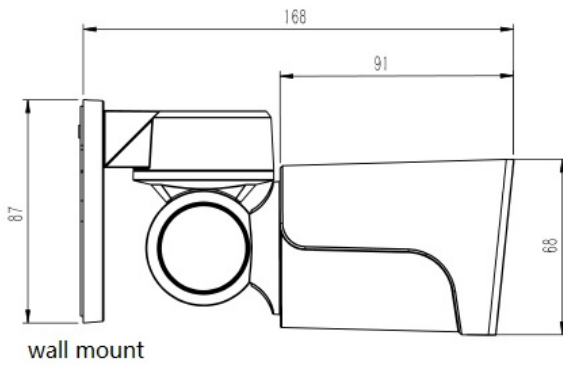

Model: SST-B-PTZ-2M

2MP 4X Optical Zoom 2-Way Audio Mini Bullet PTZ IP Camera

wall mount

ceiling mount

Features:

- 1/2.8" Sony STARVIS CMOS sensor
- FHD resolution 1920 x 1080P real-time
- Low illumination 0.001Lux
- Day/Night (ICR), AWB, 2D/3D-DNR, IR-CUT
- D-WDR, Motion Detection, Privacy Mask, Mirror, rotate
- RTSP and Onvif 2.6 compatible
- H.265/H.264 dual-stream media server
- Easy-to-use P2P Cloud service
- Multi web browser, PC Client, mobile APP remote access
- Optional customization Lens/Audio/POE, etc.
- Lightning protection 4000V
- Strong water-proof housing, IP65
- 6 pcs SMD Array IR Leds, IR distance 30-40 meters
- Network PTZ control , 4 times optical zoom
- HD 2.8– 12 mm Auto Focus Motorized lens

Technical Specifications:

Model	SST-B-PTZ-2M
Camera	
Image Sensor	1/2.8" Sony IMX307 CMOS
Effective Pixels	1945 (H) x 1097 (V)
Electronic Shutter	AUTO, 1/25s ~ 1/100000s
Min. Illumination	0.01Lux@F1.2(AGC ON), 0Lux IR on
Day/Night	Auto/Color/(B/W)/Timing
WDR	Digital WDR
White Balance	Auto
Other	AGC,2/3 DNR,Motion Detection, Privacy Mask, Mirror, Flip
Encode	
Embedded Solution	MC335
Video Standard	H.265/H.264
Video Resolution	Main stream: 1080P/720P@30fps Sub Stream: D1/VGA(640x480)/360P/QVGA@30fps, etc.
Video Bitrates	32Kbps - 8Mbps, VBR/CBR
Smart Detection	Human Detection Motion Detection
IR Led	
IR Led	6 pcs SMD Array IR Leds
IR Distance	30-40 M
Lens	
Focal length	2.8-12 mm AF Motorized lens
Zoom	4x optical zoom
PTZ	
Pan/Tilt Range	Pan: 0° ~ 180°; Tilt: 0° ~ 55°
Manual Control Speed	Pan: 0.5° ~20° /s; Tilt: 0.5° ~10° /s
Other Function	
POE	Internal POE
Two-Way Audio	Built-in Mic and Speaker
Reset	/
Network Services	
Protocol	RTSP/FTP/DHCP/DDNS/NTP/SMTP/NFS
P2P	Yes
Web	IE , firefox 32bit ESR
Media	CMS, Android, IOS
ONVIF	17.06 compatible
General	
Network Port	1-RJ45, 100Mbps, POE optional
Power Supply	12 VDC ± 10%
Power Consumption	< 5 W
Operating Temp.	-30°C-(+60)°C, 10%-90%RH