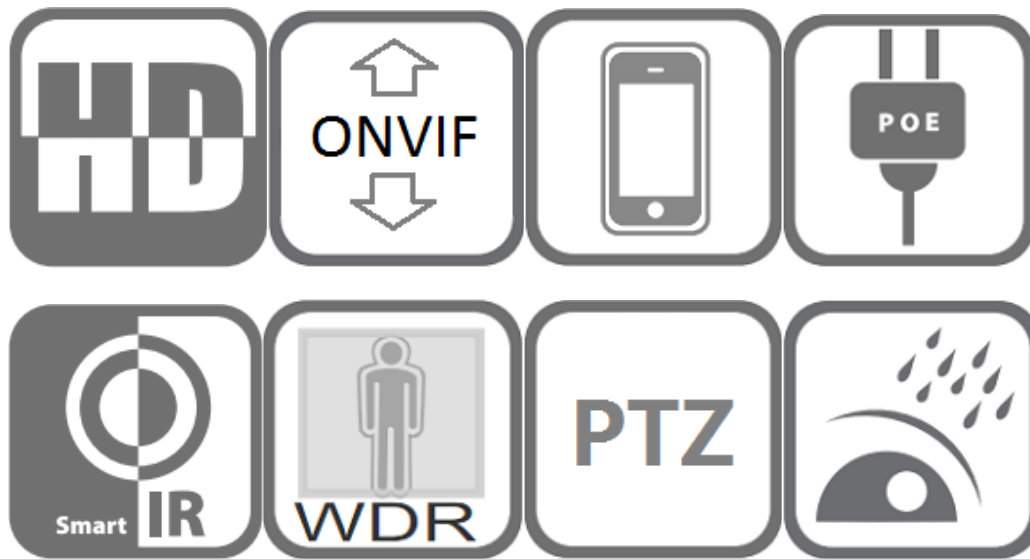

Model: SST-PTZ-V8-6M

6MP 3X Optical Zoom Mini Dome PTZ IP Camera

Features:

- 1/2.8" Sony CMOS sensor
- 6 resolution 3072x2048P
- Low illumination 0.01Lux
- Network PTZ control , 3x optical zoom
- Smart Human and Vehicle Detection Alarm
- Built-in Mic and speaker, two-way audio
- Day/Night, AWB/MWB, BLC, HLC, 2D/3D-DNR, Shutter, IR-CUT
- D-WDR, Flip, Defogging
- Multiply Style OSD Overlay, Motion Detection, Privacy Mask
- RTSP and Onvif 17.06 compatible with many third-party NVR
- H.264/H.265 stream media server
- Easy-to-use P2P Cloud service
- Support user authentication, video data encryption
- Support Alarm Snapshot to Email and FTP
- Multiply WEB browser IE, Firefox, Chrome, Edge, Safari
- Free PC Client, Mobile APP remote access
- RJ45 100mbps network port, IEEE802.3af 48v PoE
- Lightning protection 4000V
- 3PCS SMD Array IR LEDs, IR Distance 20M
- 2.8-8mm Motorized Auto Focus lens
- 350° horizontal rotation, 90° vertical range
- Horizontal speed 80°/sec
- Built-in Microphone