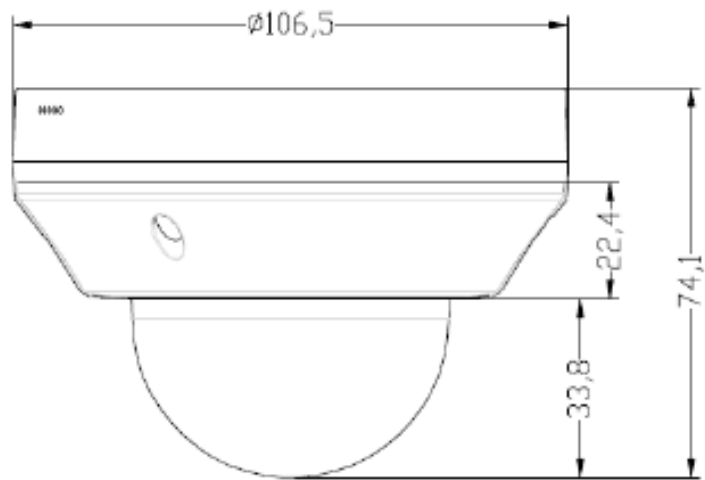

Model: SST-PTZ-V8-6M

6MP 3X Optical Zoom Mini Dome PTZ IP Camera